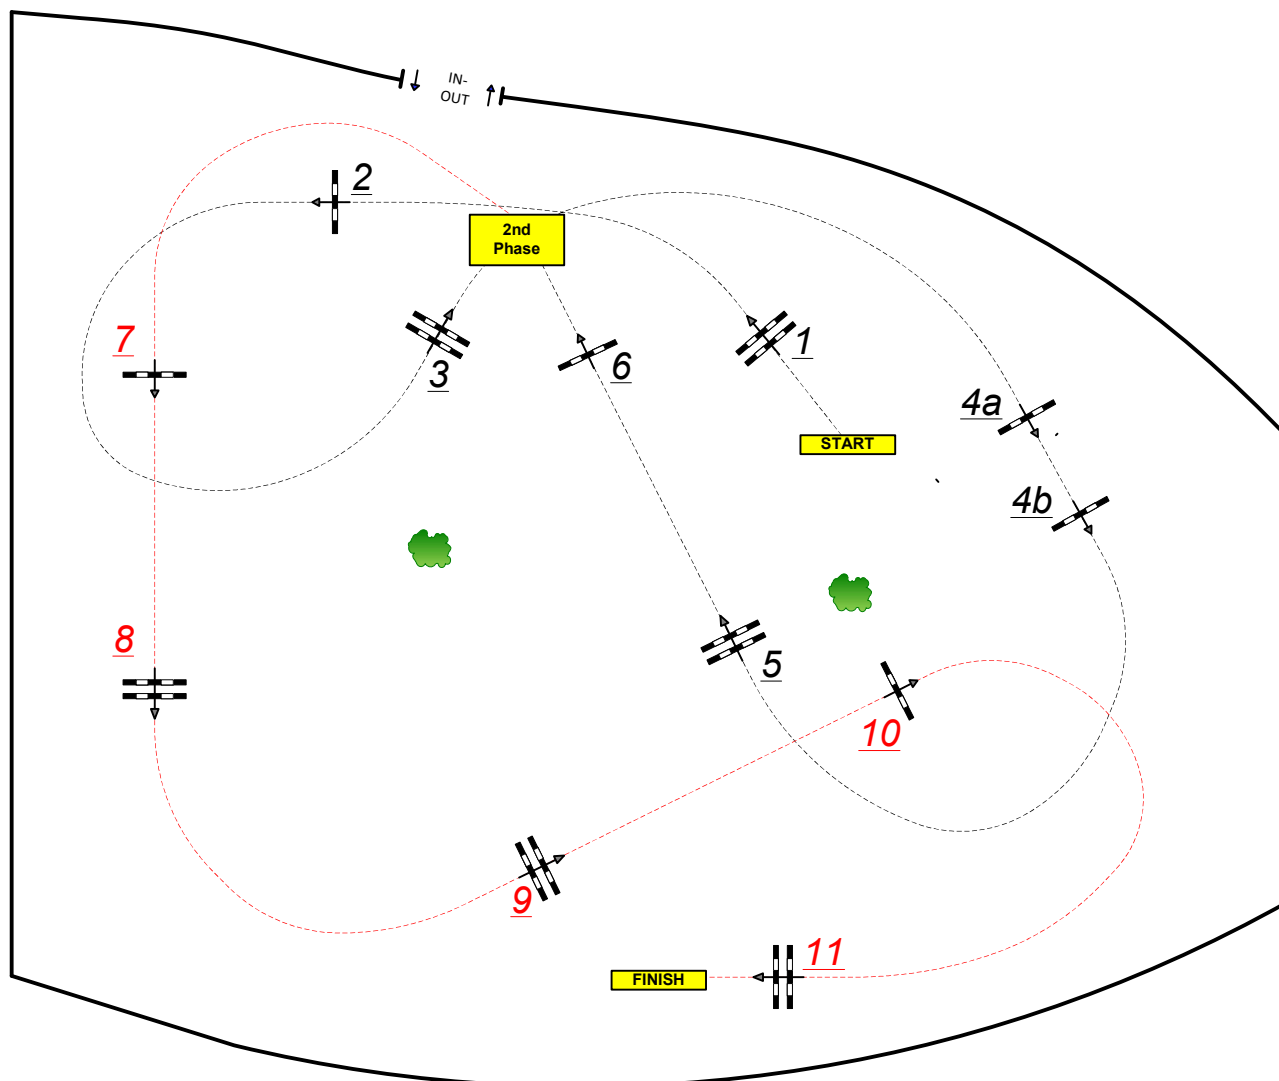

Brussels **STEPHEX** Masters 2024

Class No.: 61

Pony Showclass - 0,90

Competition in two Phases Special

Table: A

61

FEI RG/ Art. 274.2.5

Height: 0.90 m

Speed: 350 m/min

Length: 270 m

Time allowed: 47 sec

Time limit: 94 sec

Obstacles: 6

Efforts: 7

2nd Phase:

7-8-9-10-11

Length: 210 m

Time allowed: 36 sec

Time limit: 72 sec

Course Designers Team:

Gregory Bodo (Fra)

Bart Vonck (Bel)

Javier Trenor (Esp)

Pieter Vitse (Bel)