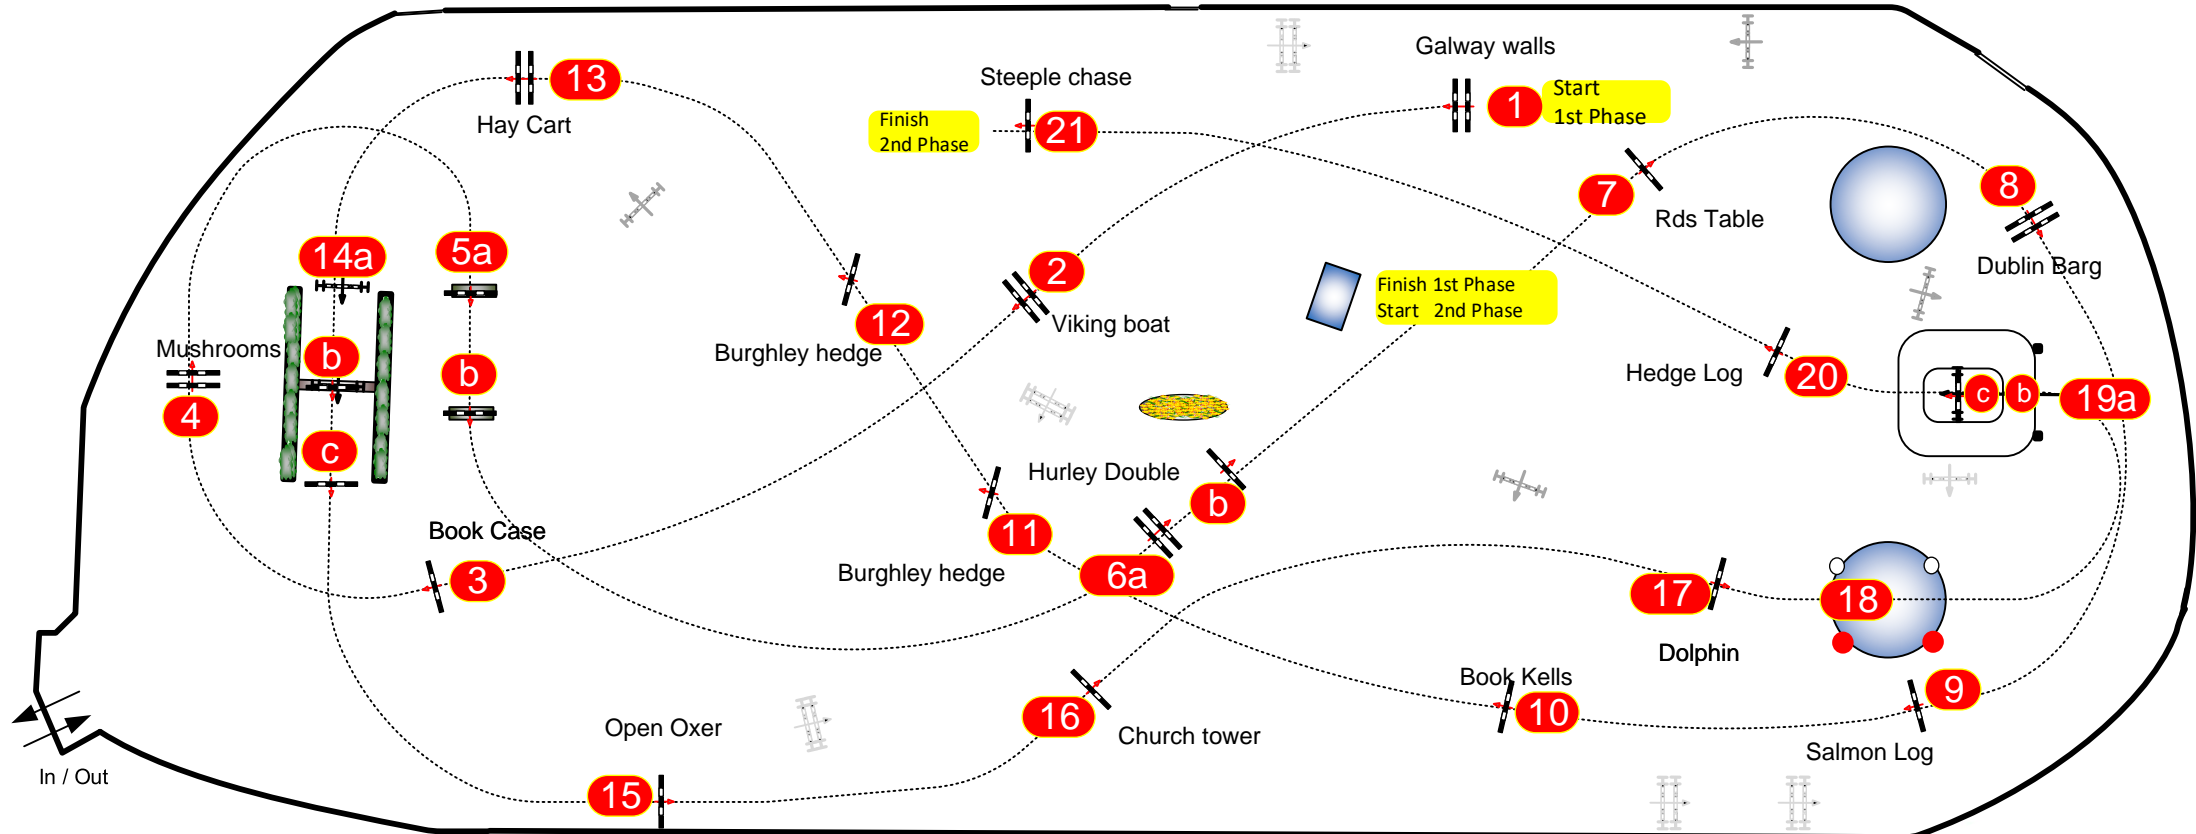

DUBLIN HORSE SHOW 2024

Class No.: 65

Junior / Young Rider Event Horse

Jumping Phase

Thursday 15 August 2024

KNOCKABLE PHASE 1-6 @ 350m/m

CROSS COUNTRY PHASE 7-21 @ 375m/m

Special Rules

Speed: 350 m/min

Length: 340 m

Time allowed: 59 sec

Time limit: 118 sec

Height: 1,10 m

Speed: 375 m/min

Length: 680 m

Time allowed: 109 sec

Time limit: 218 sec

PINK NUMBERS 1-21

Time Allowed : 168 sec

JURY

COURSE DESIGNER : DERECK HAMILTON