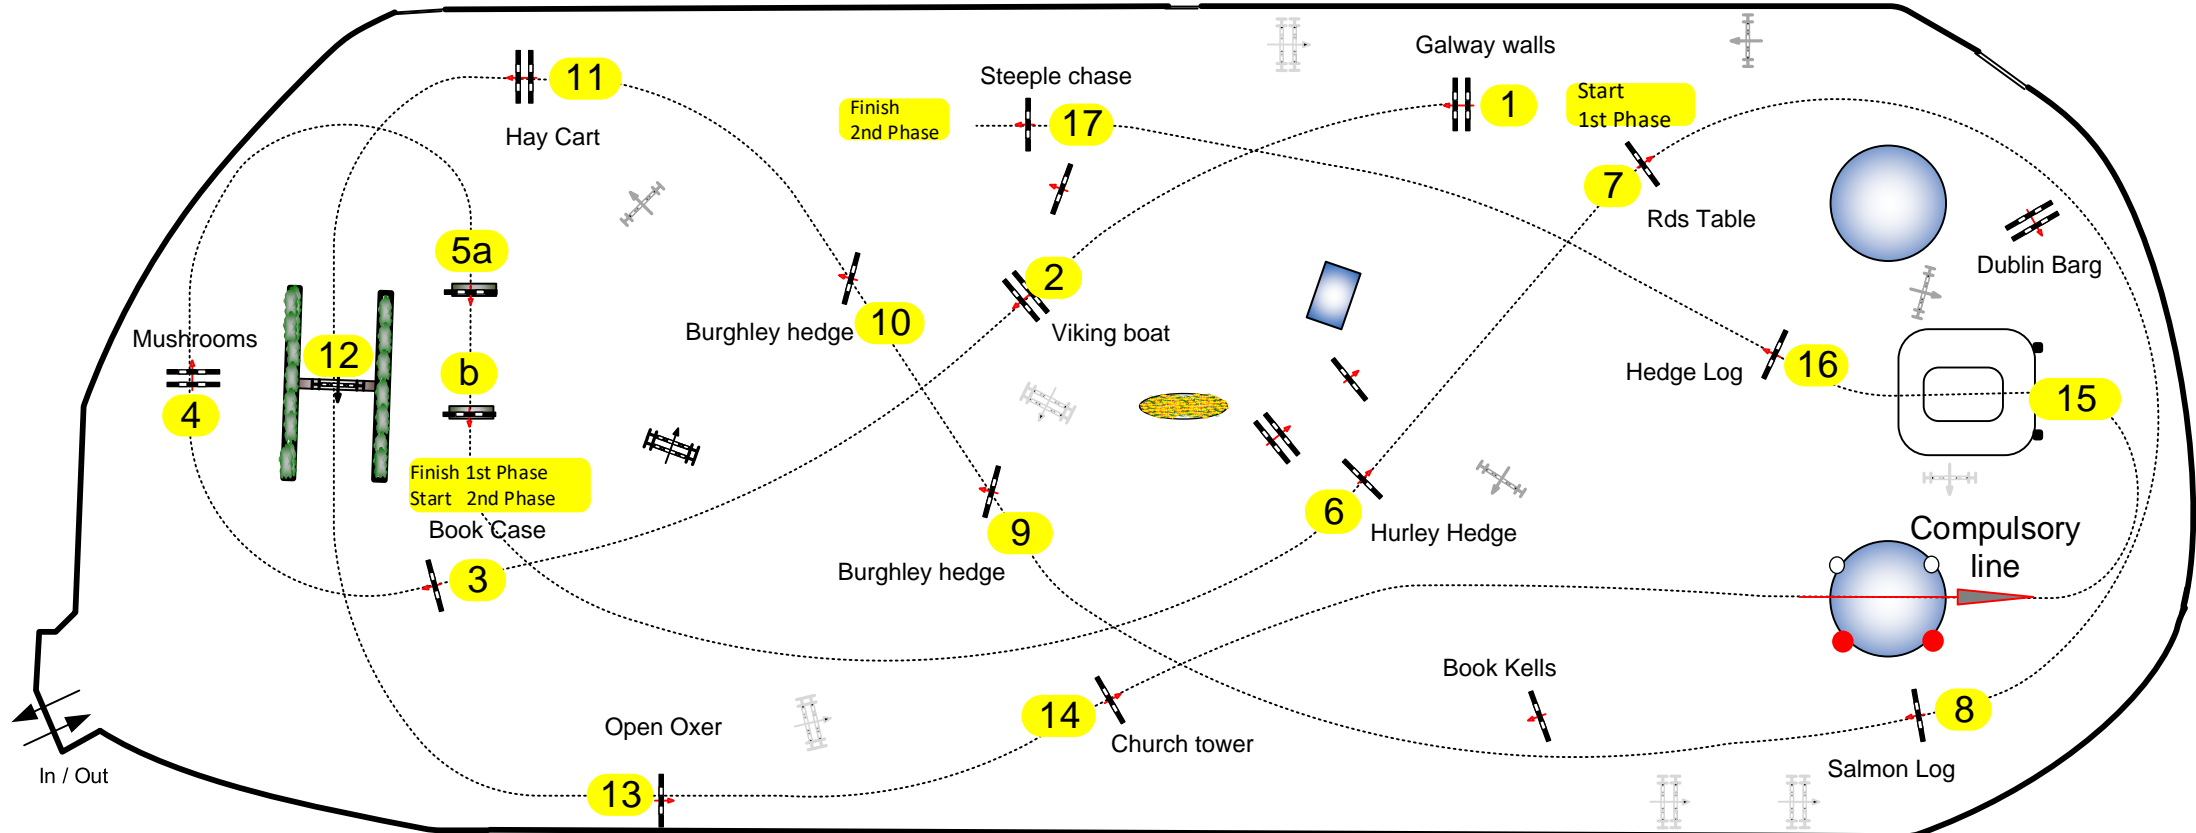

Special Rules

Speed: 325 m/min

Length: 230 m

Time allowed: 43 sec

Time limit: 86 sec

Height: 1 m

Speed: 350 m/min

Length: 770 m

Time allowed: 132 sec

Time limit: 264 sec

YELLOW NUMBERS 1-17

Time Allowed : 175 sec

JURY

COURSE DESIGNER : DERECK HAMILTON