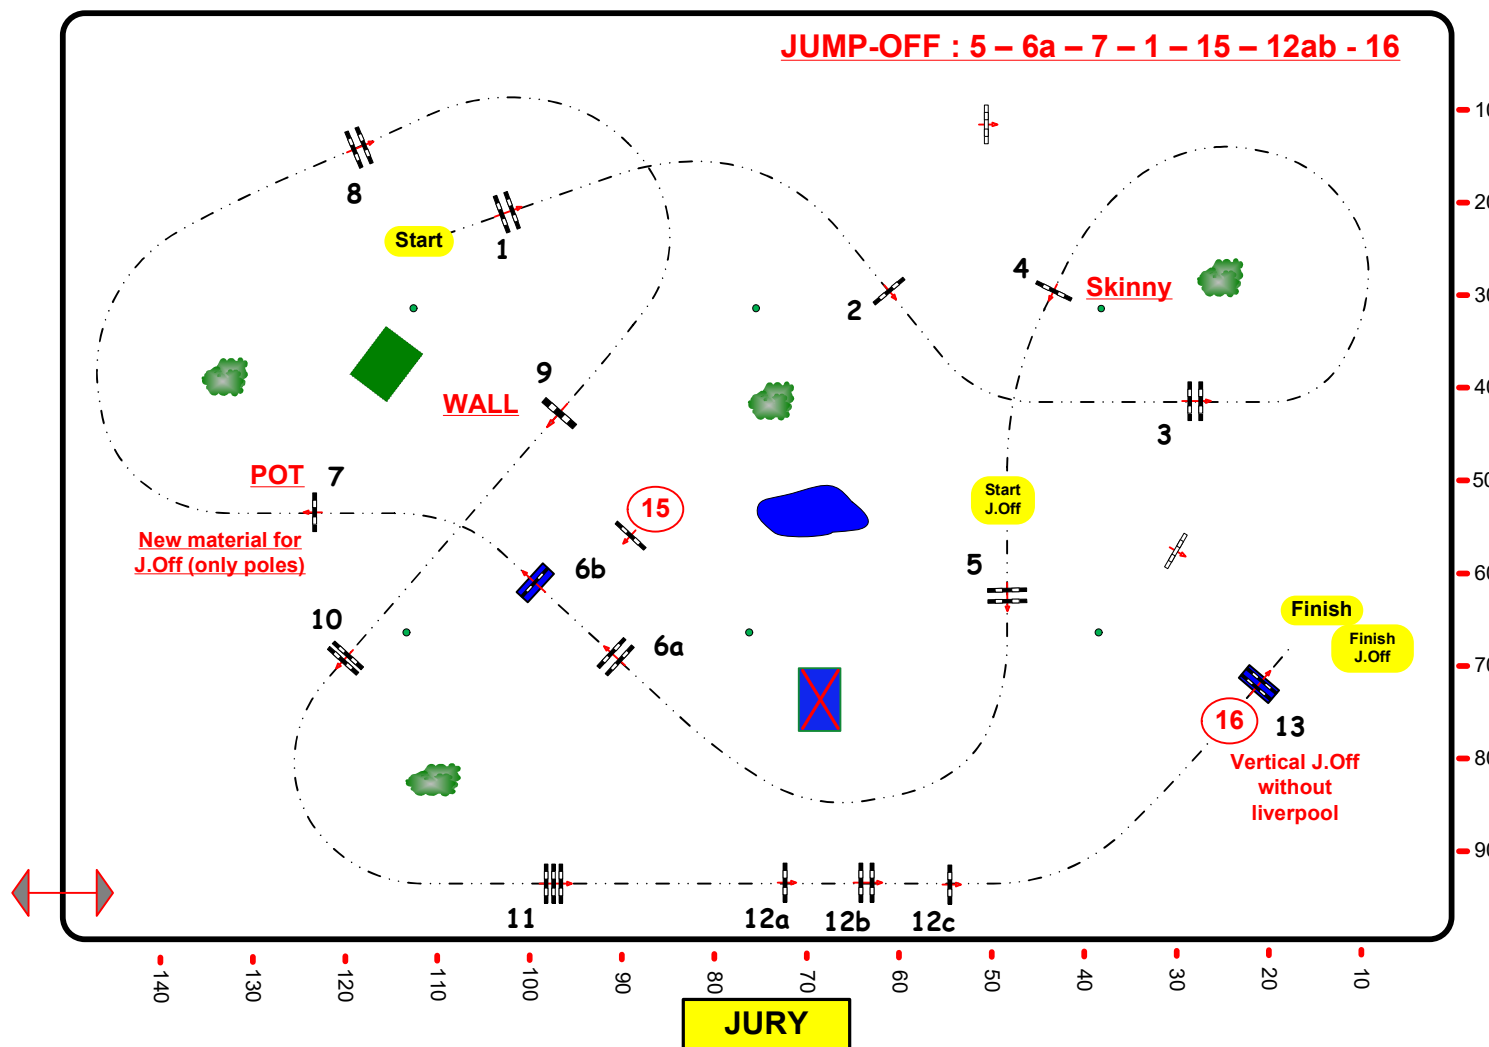

CSI****/** CHANTILLY

GRANDPRIX events

09 au 13 Juillet 2024

Class No.: 24

CSI 4* GRAND PRIX

Competition with one jump-off

Table: A
National RG:
FEI RG / Art. 238.2.2a
Height: 1,55 m

Speed: 375 m/min
Length: 0 m
Time allowed: 0 sec
Time limit: 0 sec

Obstacles: 13
Efforts: 16
Penalty sec:
Closed combination:

1st Jump-off:
Length: 320 m
Time allowed: 52 sec
Time limit: 104 sec

PRIX

Ville de
Chantilly
Ville d'Art et d'Histoire

Course Design Team

Grégory BODO