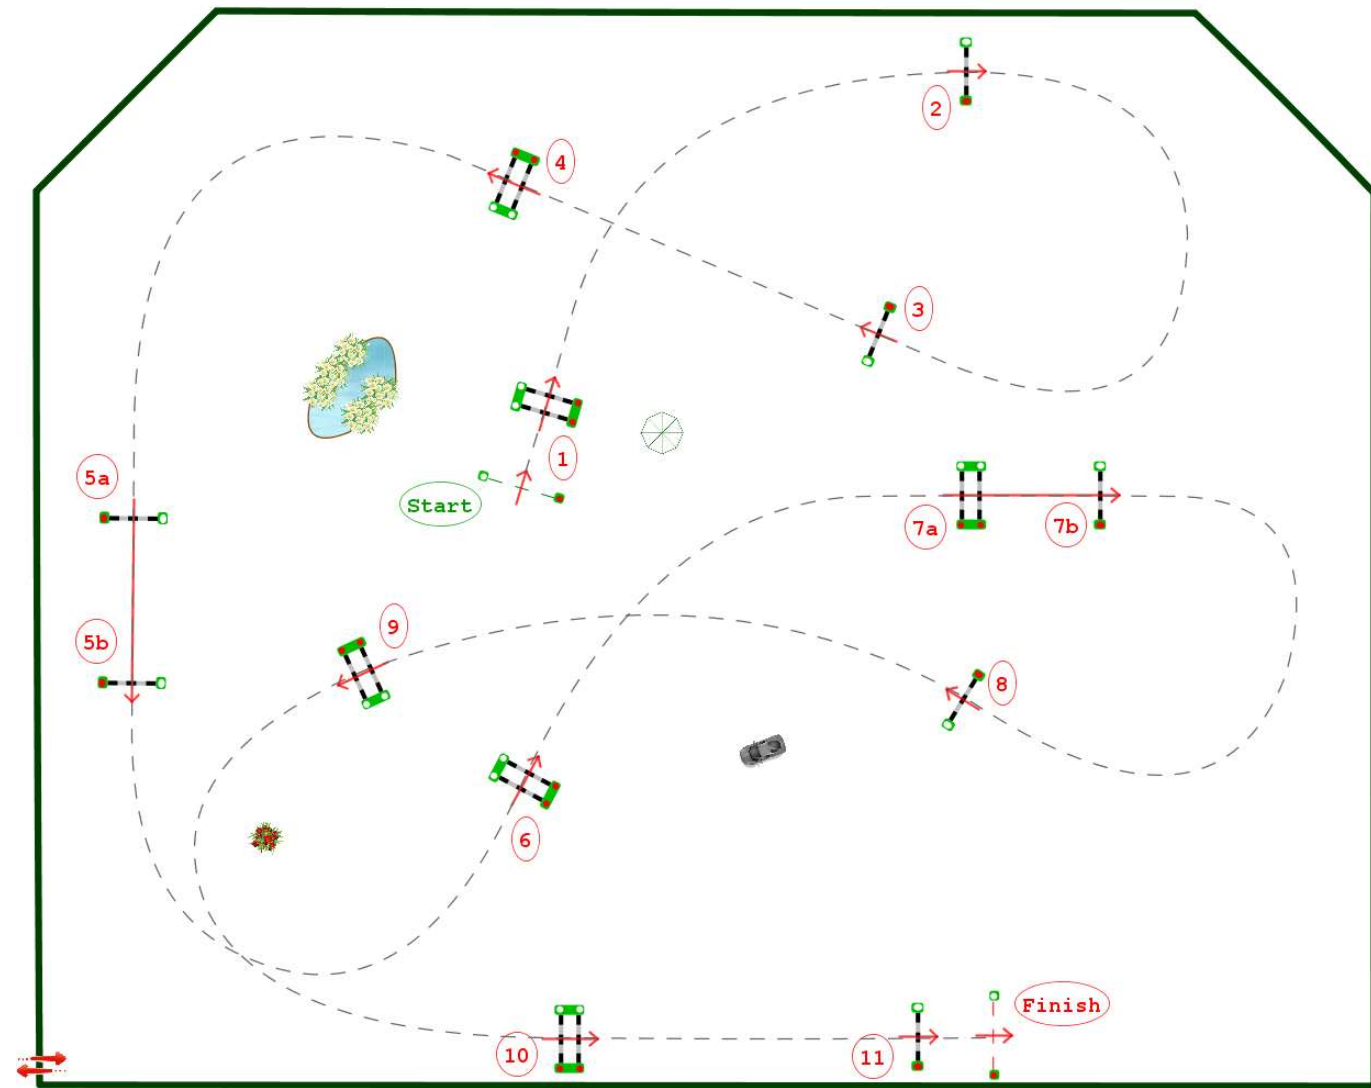

Type : CSIV-B
Category : AJA "Challenge Cup"
Height : 1.1m
Class speed : 350m/m

Table of penalties : against the clock
Article : 273.4.3b
Length : 470.0m
Time allowed : 81s
Time limit : 162s

Table of penalties : against the clock
4-5b-6-7ab-8-9-11
Length : 300.0m
Time allowed : 52s
Time limit : 104s

CIELI
EQUESTRIAN

Prix Cieli Equestrian

GRANDPRIX
events

Jury

LE GRAND PARQUET
FONTAINEBLEAU

Course Design Team
Yann Royant
Nicolas Delerue