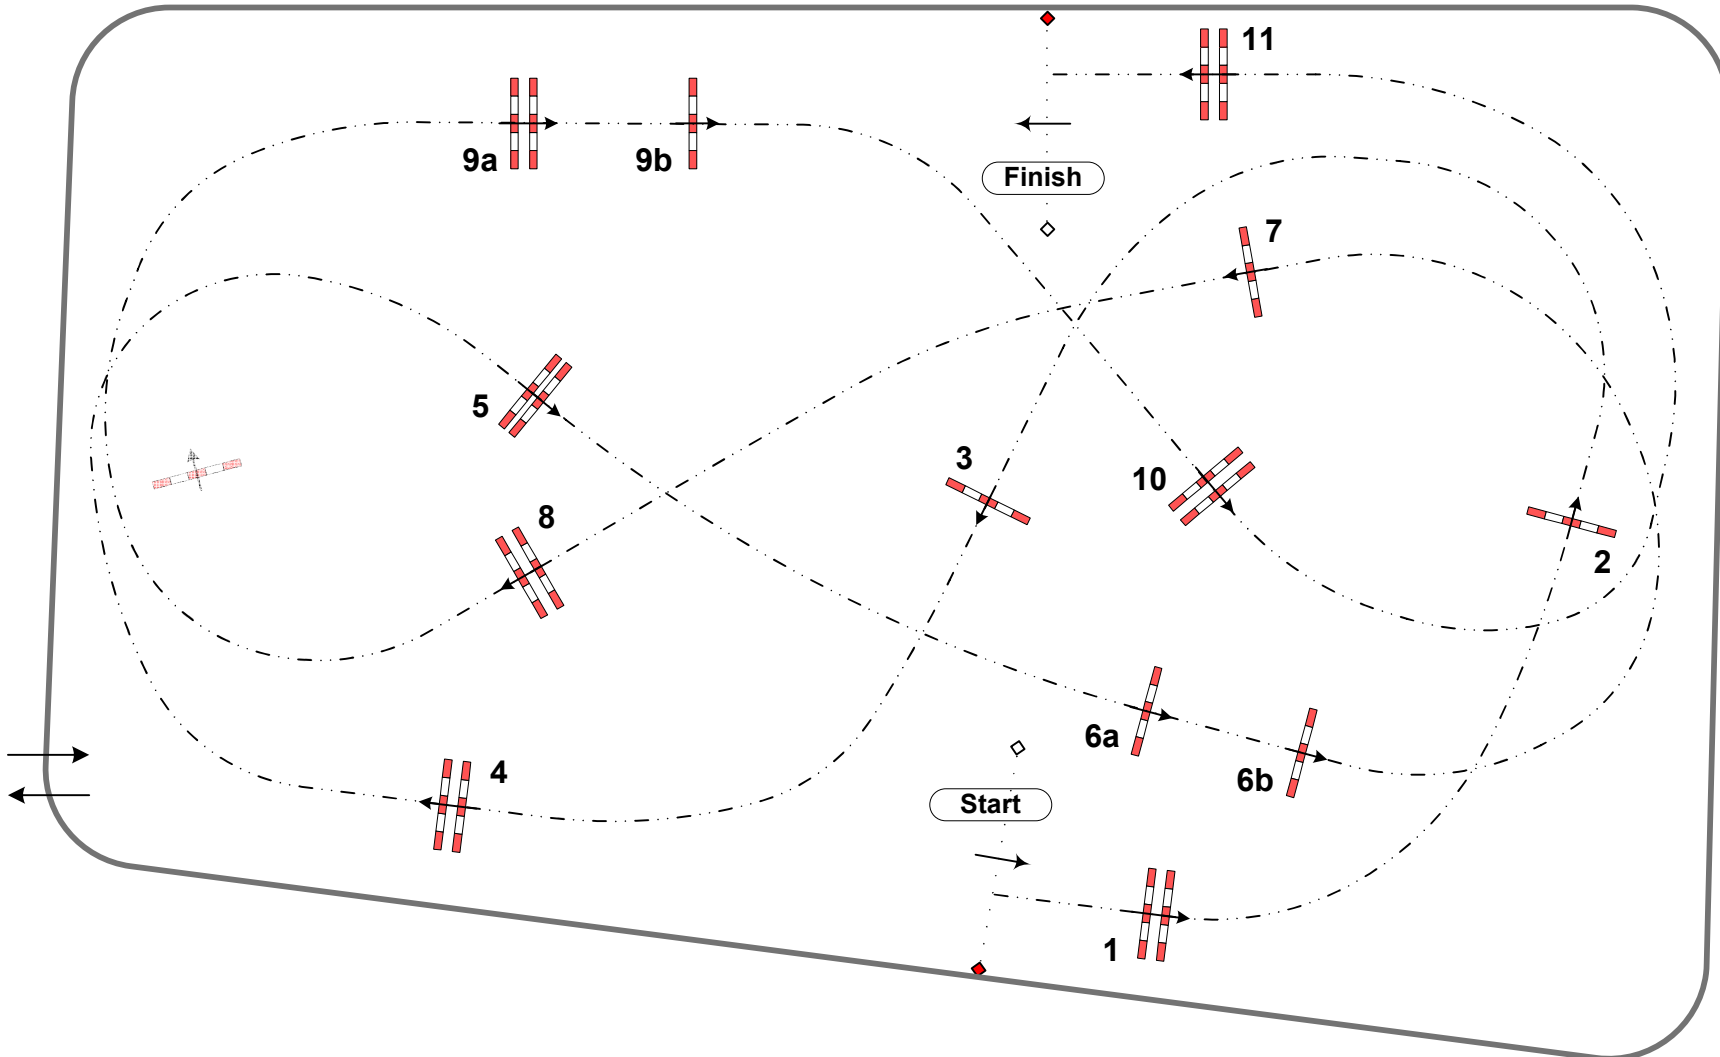

Class n° 42

Prix Charles de Nevel

Saturday, 29 June 2024

Label : CSIV-B

Table A, one round against the clock with one jump-off against the clock (Art. 238.2.2a)

Speed : 350 m/min

Length : 0 m

Time allowed : 0 sec

Time limit : 0 sec

Height : 1,10 m

Jump-off 1 - 2 - 3 - 4 - 9a - 9b - 10 - 11

Length : 310 m

Time allowed : 54 sec

Time limit : 108 sec

Jury