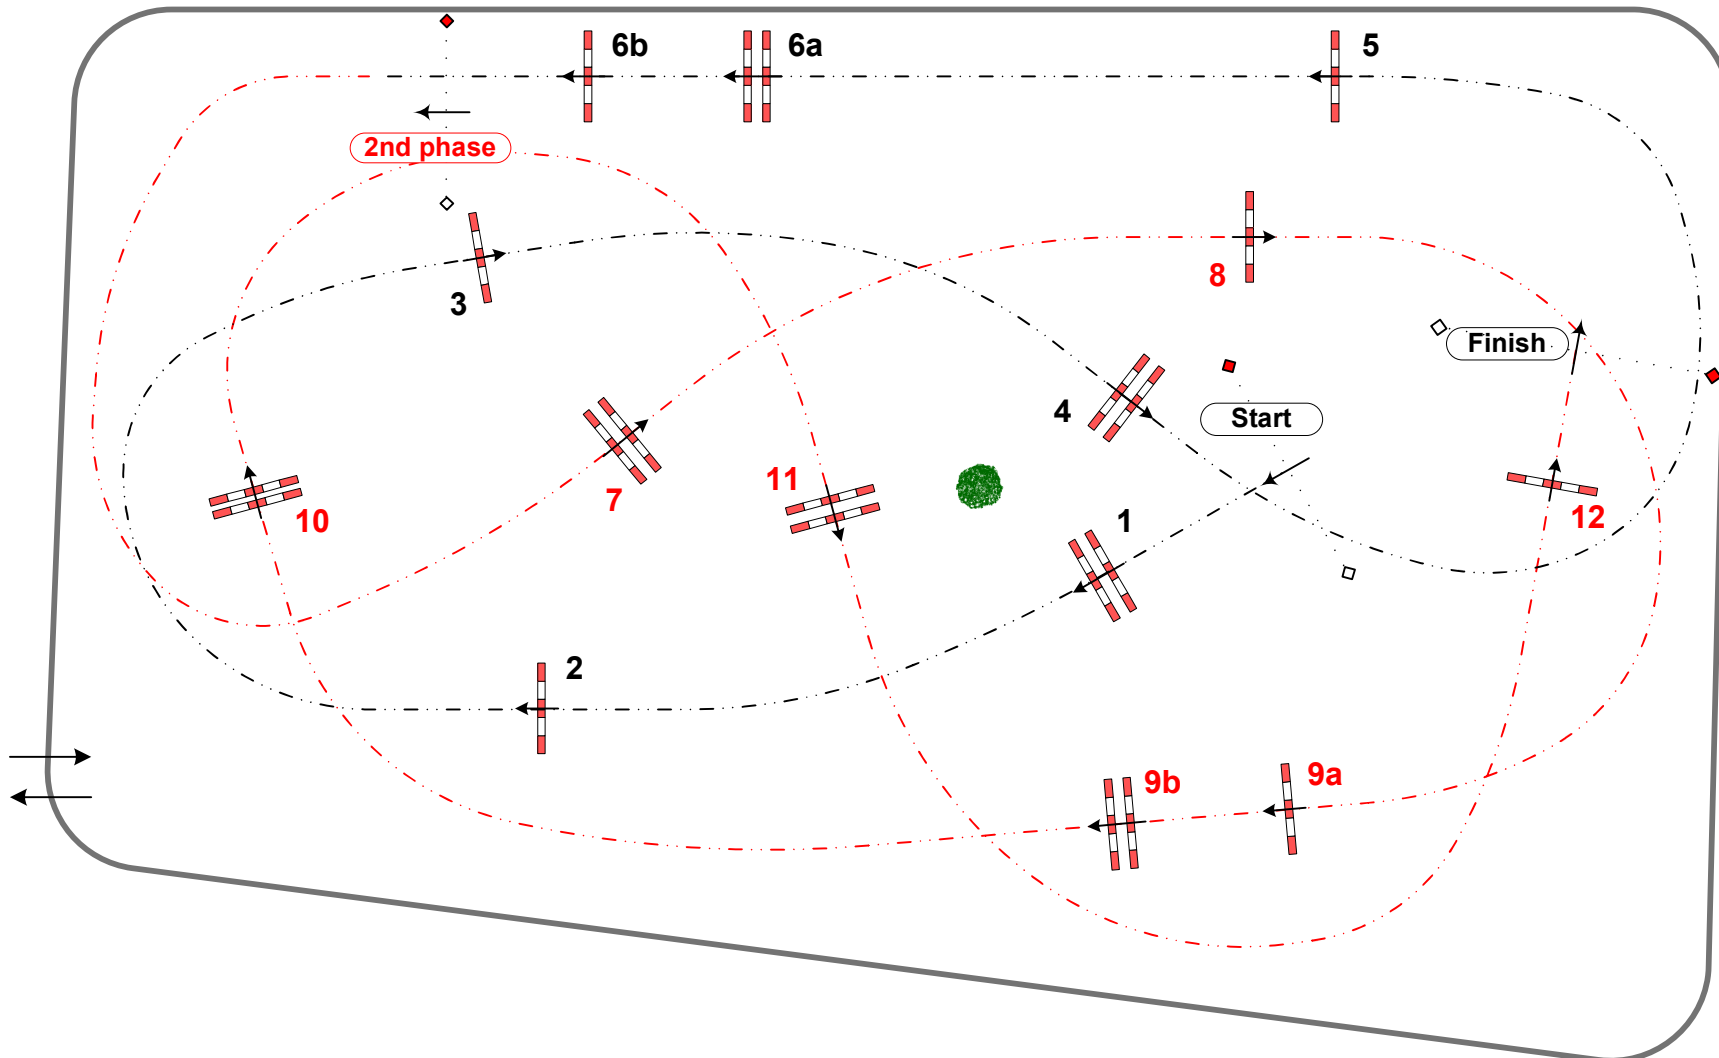

Class n° 41

Balneo Sport

Friday, 28 June 2024

Label : CSIV-B

Special two-phases. First phase Table A not against the clock. Second phase Table A against the clock (Art. 274.2.5)

Speed : 350 m/min

Length : 0 m

Time allowed : 0 sec

Time limit : 0 sec

Height : 1,20 m

2nd phase 7 to 12

Length : 0 m

Time allowed : 0 sec

Time limit : 0 sec

Course Designer
Jean-Sébastien BRENIER