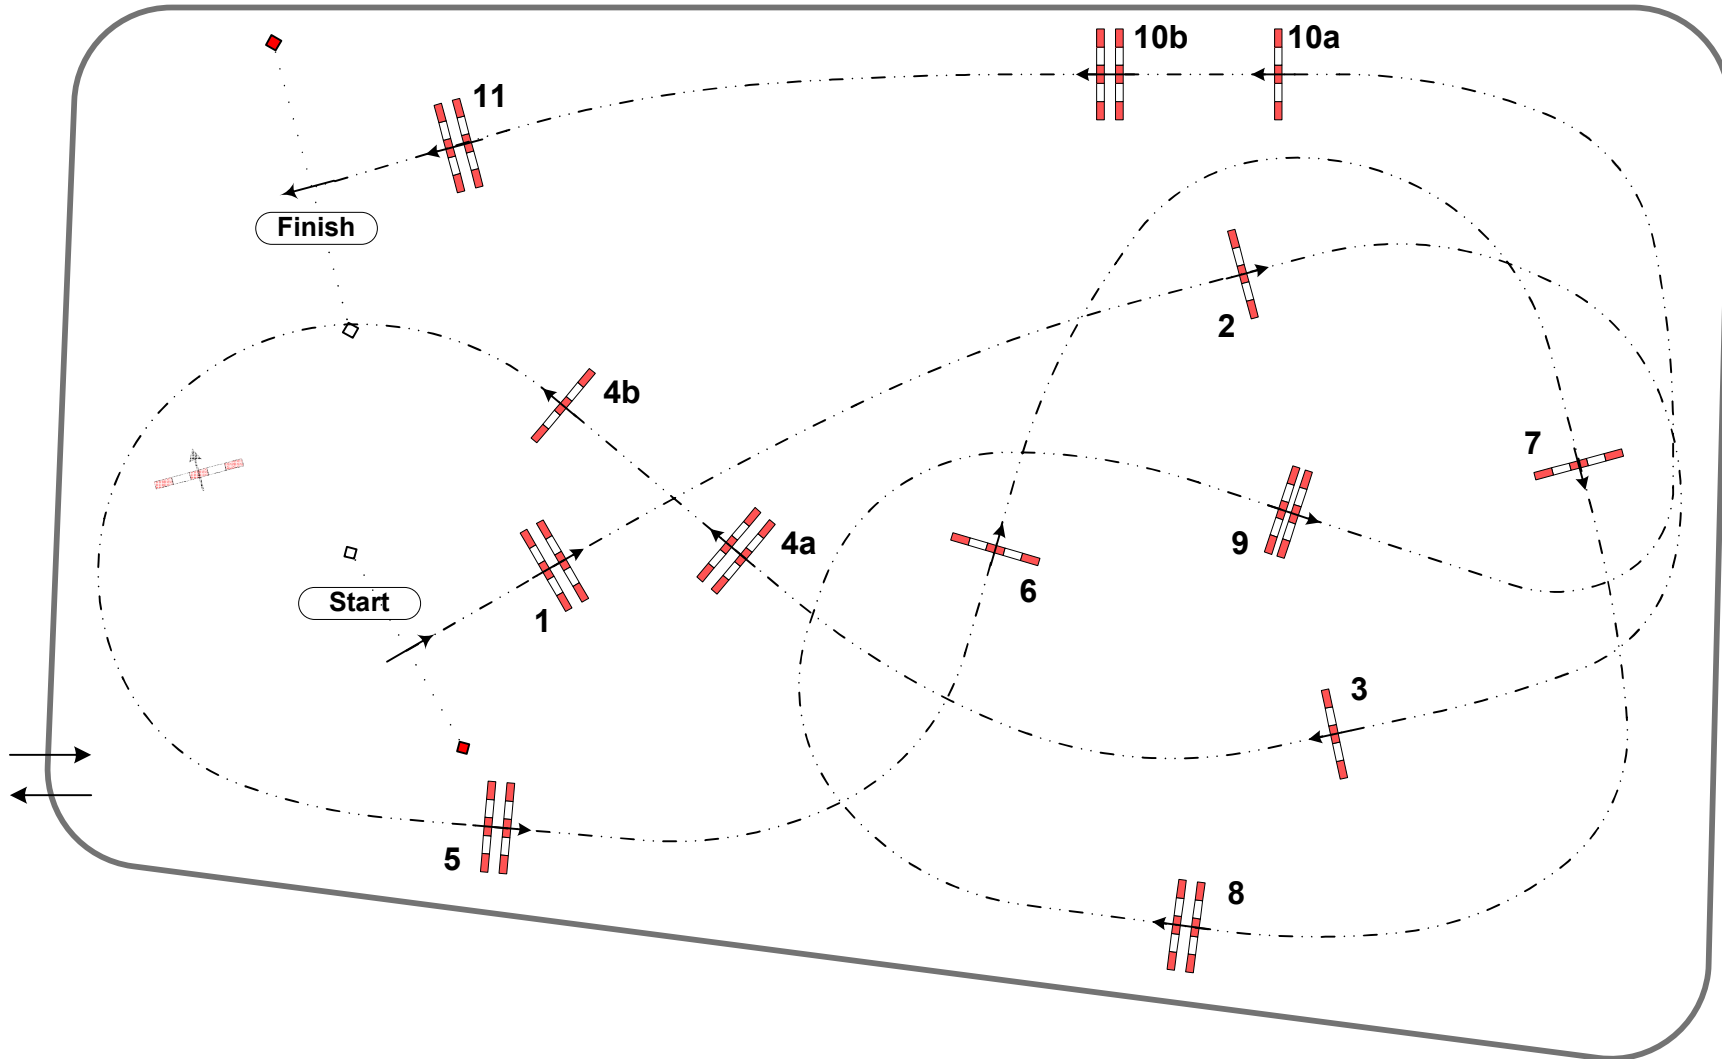

Class n° 34

Amateur Gold Tour FFE - ESTHEDERM

Saturday, 29 June 2024

Label : CSI Am-A

Table A, one round against the clock (Art. 238.2.1a)

Speed : 350 m/min

Length : 0 m

Time allowed : 0 sec

Time limit : 0 sec

Height : 1,20 m

Jury

Course Designer  
Jean-Sébastien BRENIER