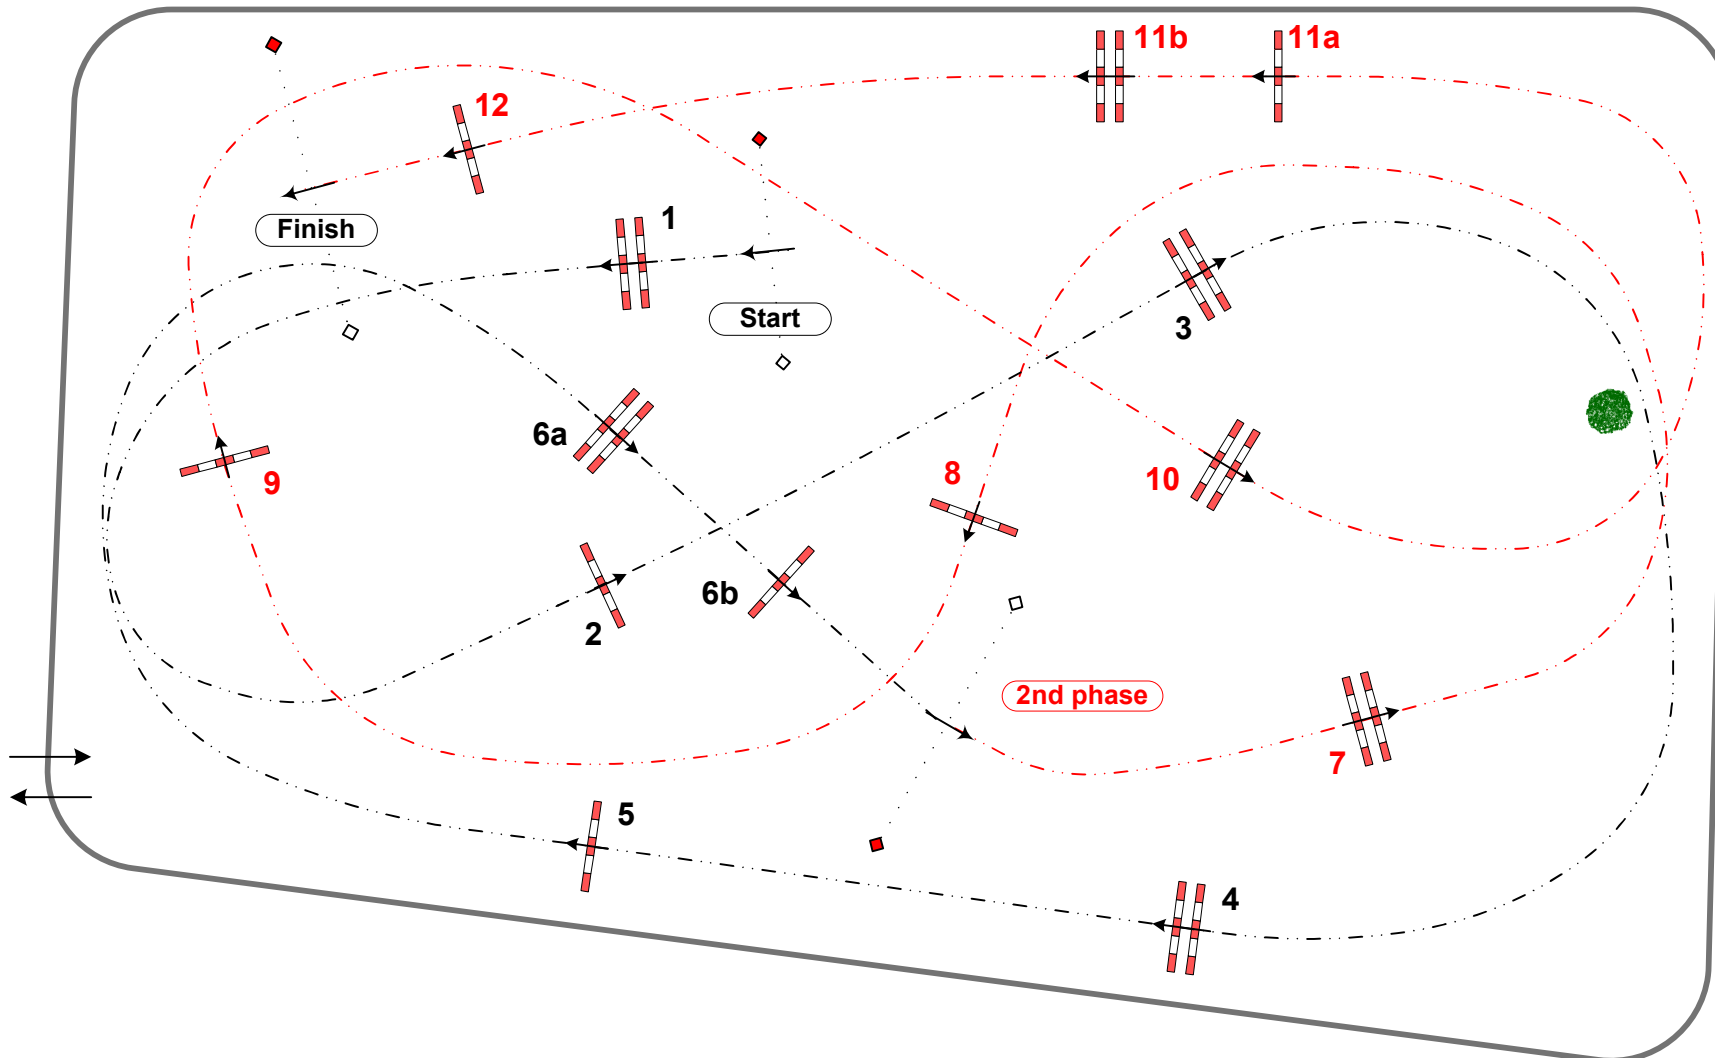

Length : 270 m

Time allowed : 47 sec

Time limit : 94 sec

Height : 1,10 m

2nd phase 7 to 12

Length : 290 m

Time allowed : 50 sec

Time limit : 100 sec

Course Designer
Jean-Sébastien BRENIER