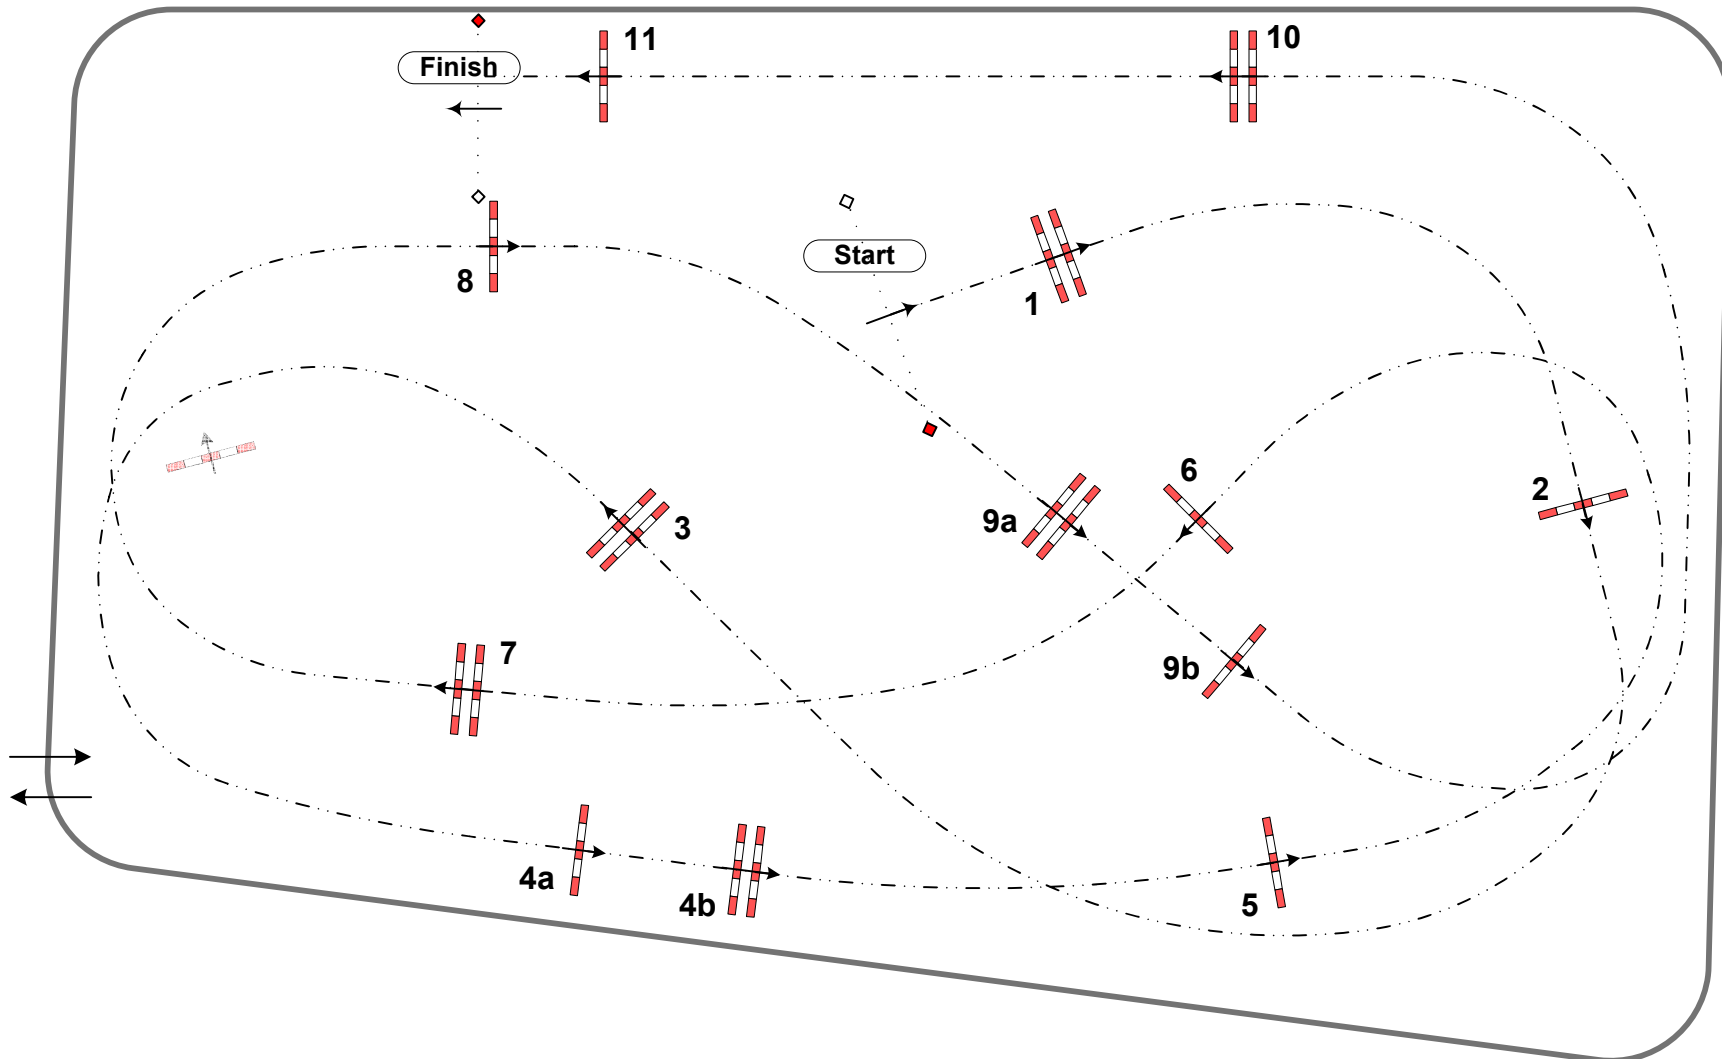

Class n° 24

Prix 100Bon

Sunday, 30 June 2024

Label : CSI 1*

Table A, one round against the clock (Art. 238.2.1a)

Speed : 350 m/min

Length : 0 m

Time allowed : 0 sec

Time limit : 0 sec

Height : 1,25 m

100BON

Jury