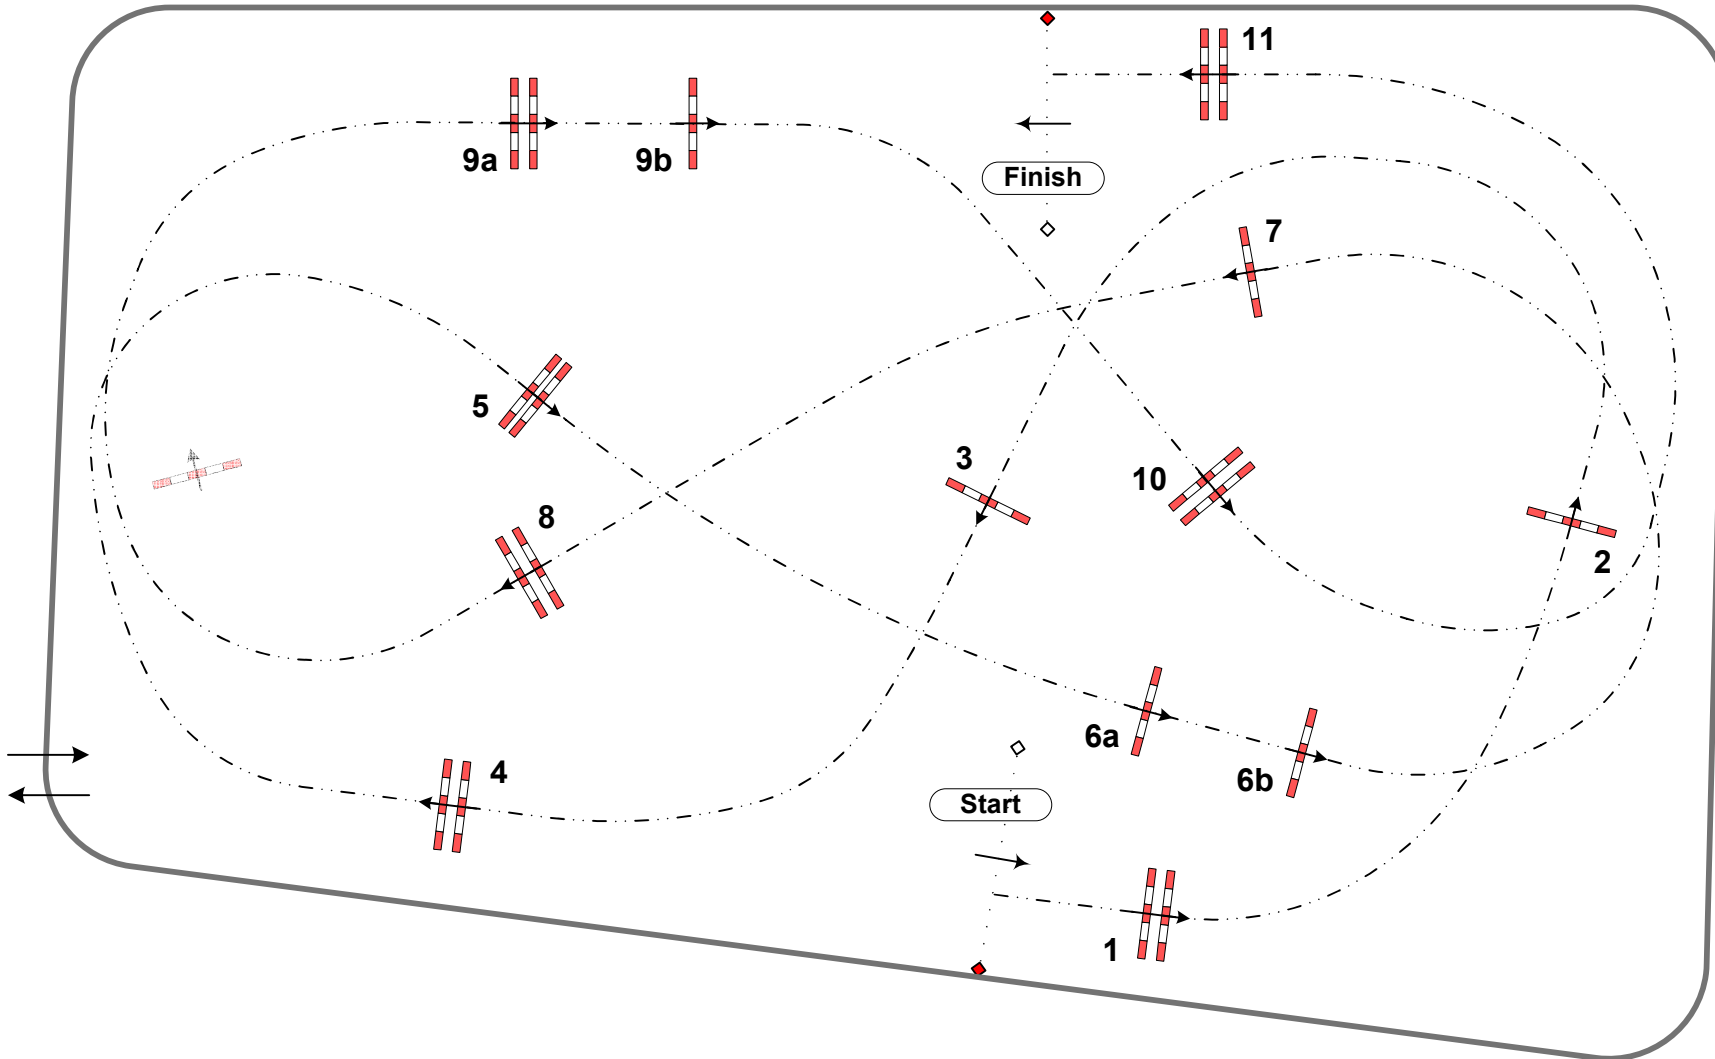

Class n° 22

Prix Laboratoire LPC

Saturday, 29 June 2024

Label : CSI 1*

Table A, one round against the clock (Art. 238.2.1a)

Speed : 350 m/min

Length : 0 m

Time allowed : 0 sec

Time limit : 0 sec

Height : 1,30 m

Jury