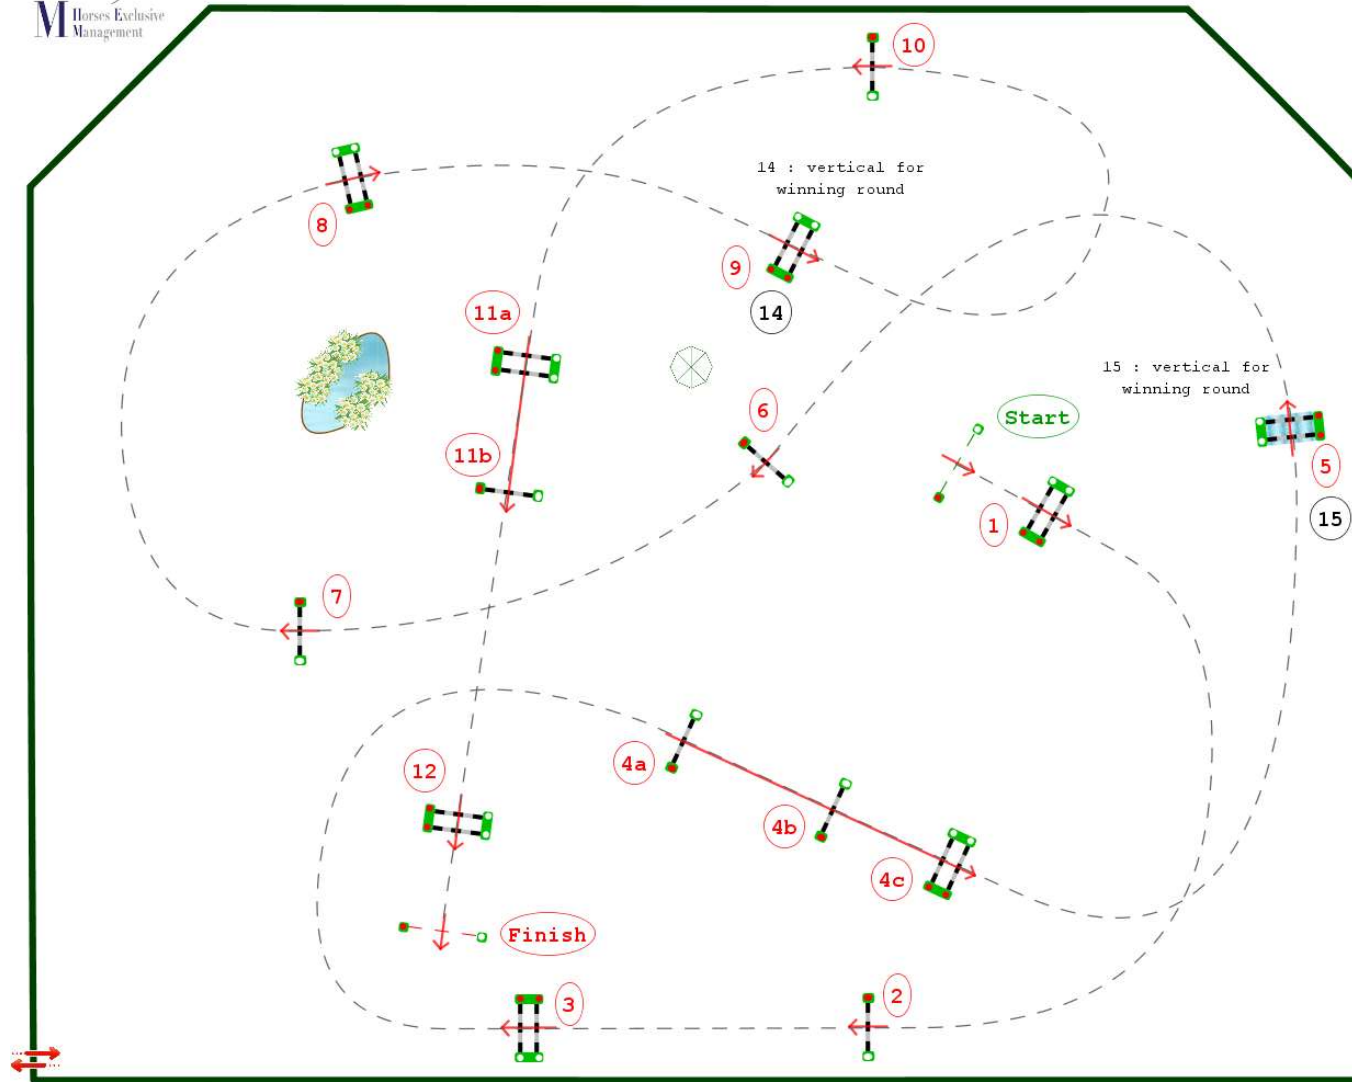

**Type :** CSI\*\*  
**Height :** 1.4m  
**Class speed :** 350m/m

**Table of A against the penalties :** clock  
**Article :** 276.2  
**Length :** 470.0m  
**Time allowed :** 81s  
**Time limit :** 162s

**Table of with Winning penalties :** Round  
**8-14-10-1-3-4bc-15**  
**Length :** 330.0m  
**Time allowed :** 57s  
**Time limit :** 114s

*Prix Haras de La Chesnaye*

14 : vertical for winning round

15 : vertical for winning round