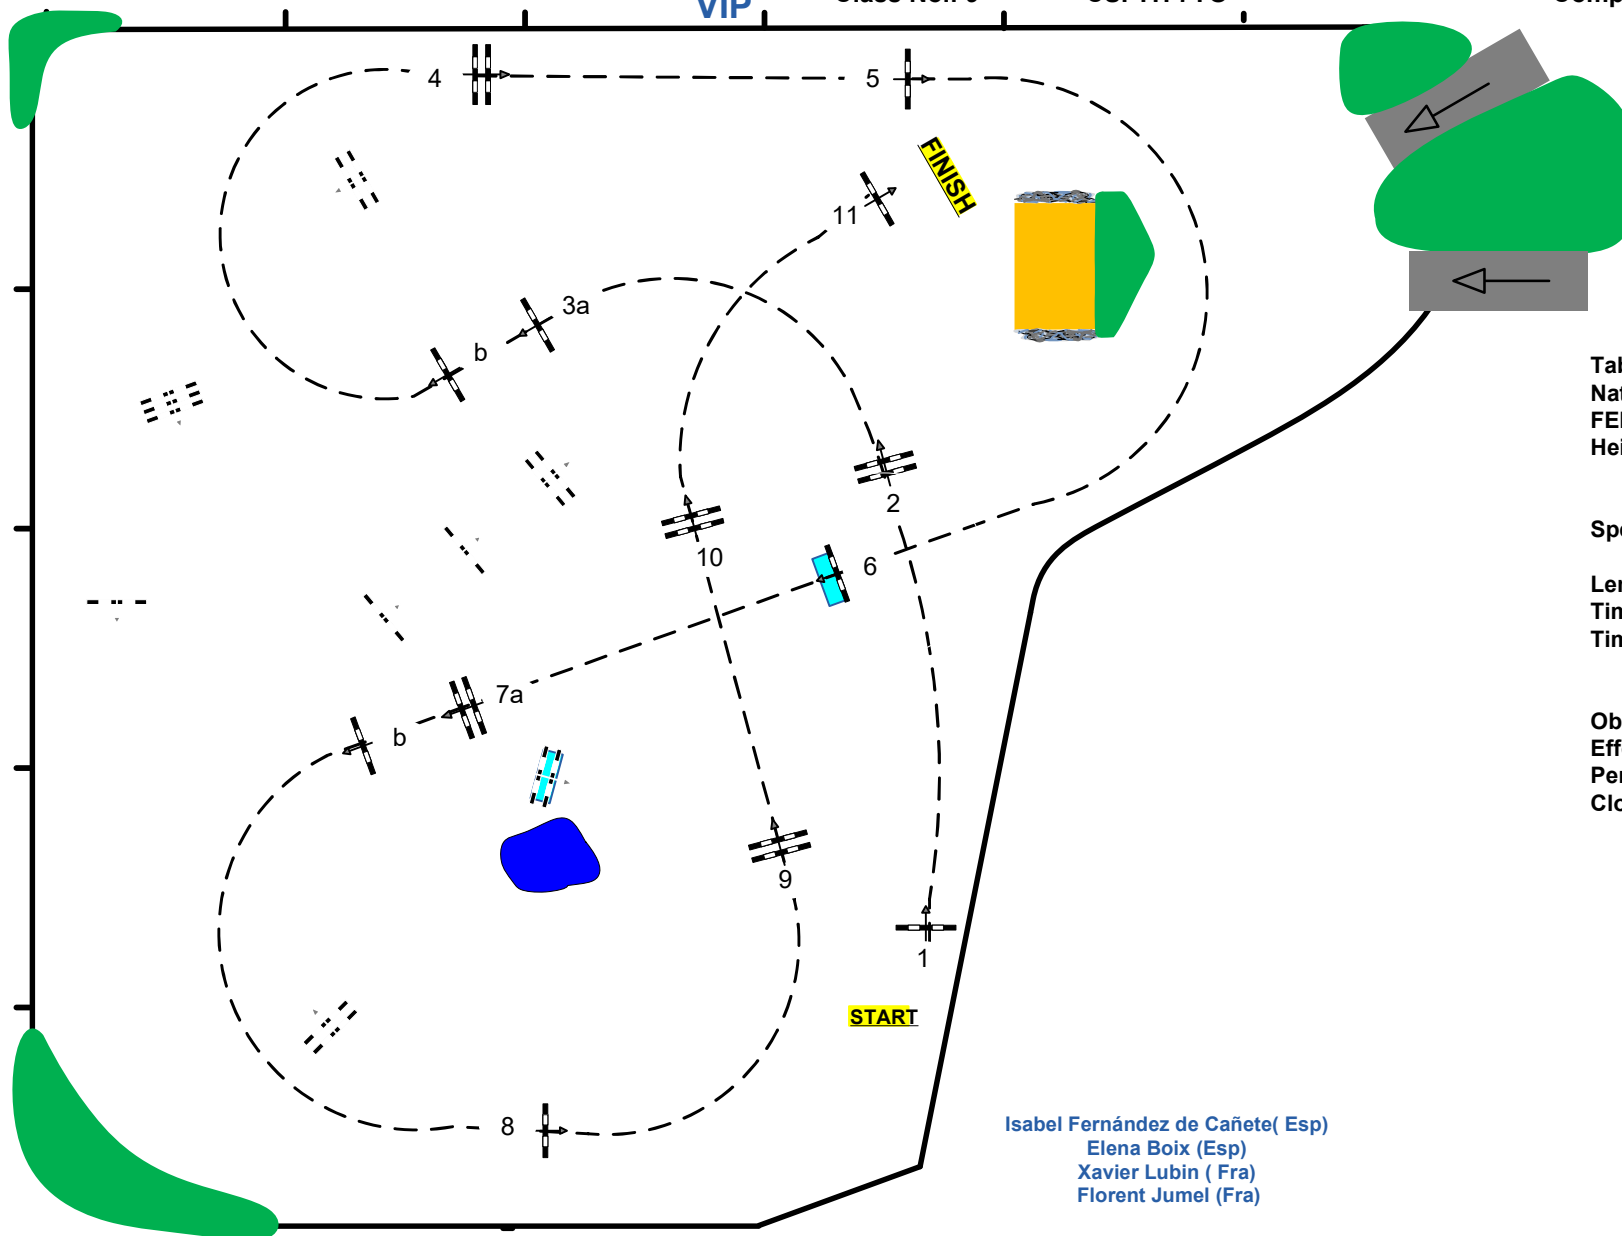

7 YOLD

JURY

Table: A
National RG:
FEI RG / Art. 238.2.1a
Height: 135 m

Speed: 350 m/min

Length: 460 m

Time allowed: 79 sec

Time limit: 158 sec

Obstacles: 11