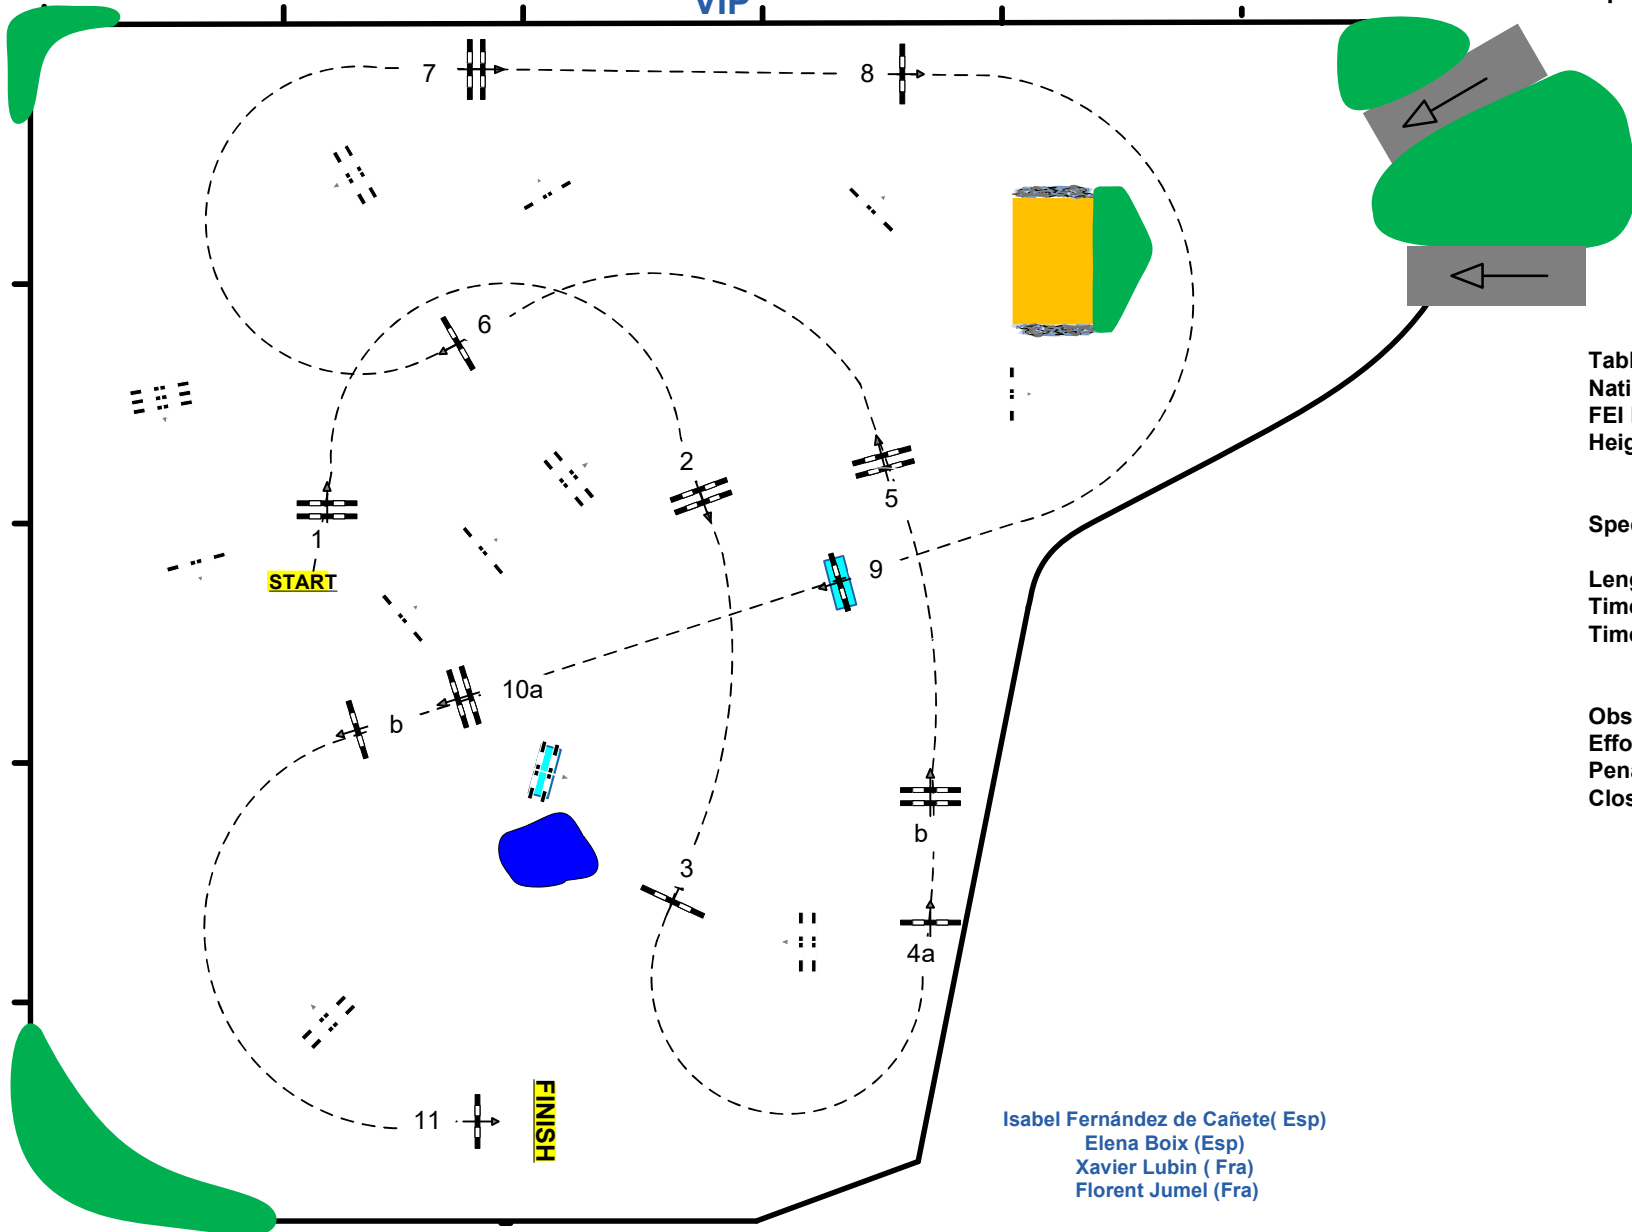

CSI3*CSI-Am-A-CSI1*-CSIYH1* LE TOUQUET CLASSIC 2024

VIP

Class No.: 8

CSI YH 6YO

Competition against the clock

6 YOLD

JURY

Table: A
National RG:
FEI RG / Art. 238.2.1a
Height: 125 m

Speed: 350 m/min
Length: 490 m
Time allowed: 84 sec
Time limit: 168 sec

Obstacles: 11
Efforts: 13
Penalty sec
Closed combination:

Isabel Fernández de Cañete(Esp)
Elena Boix (Esp)
Xavier Lubin (Fra)
Florent Jumel (Fra)