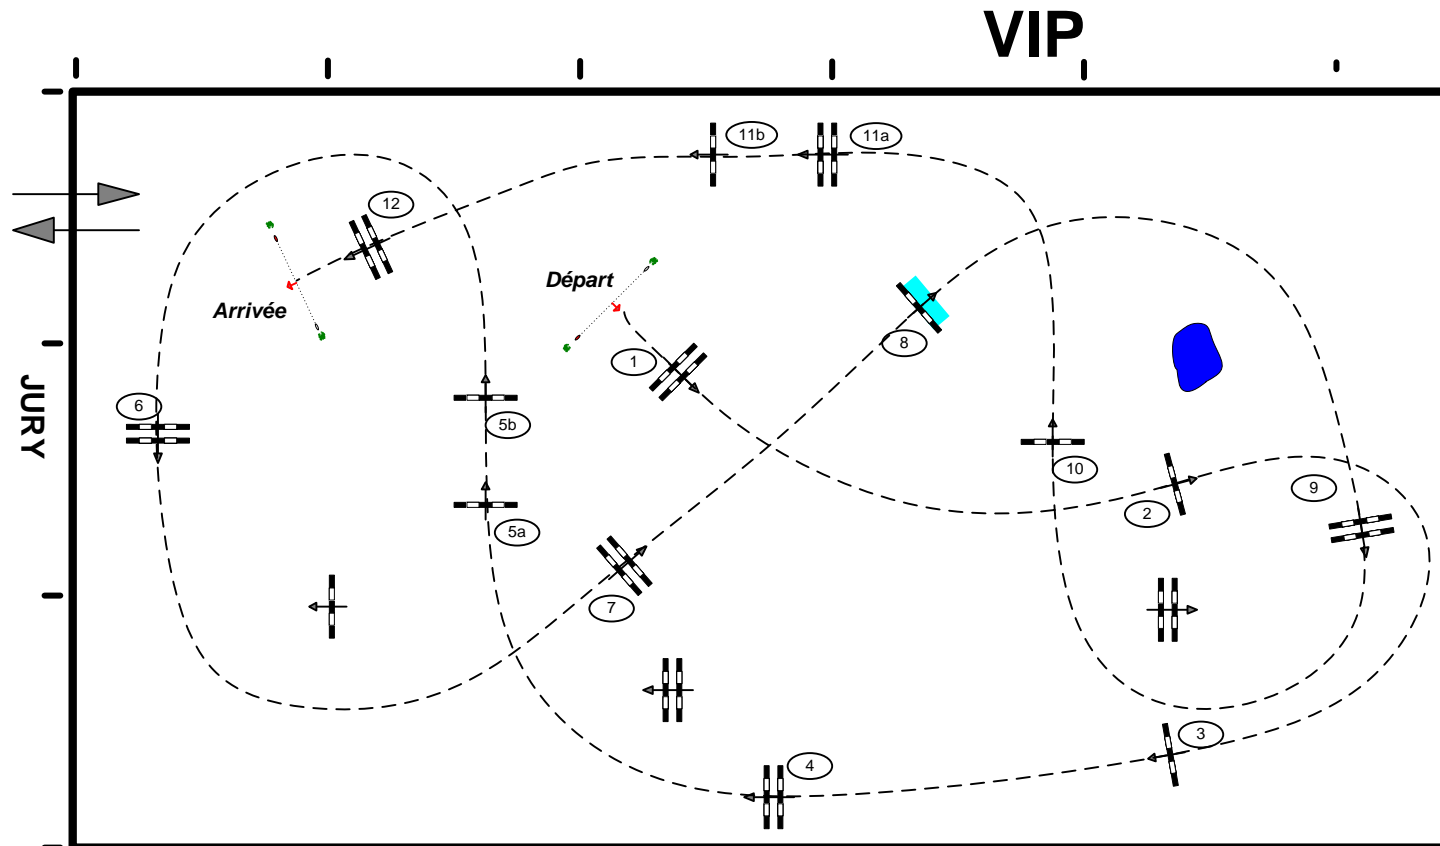

# CSI3\*CSI-Am-A-CSI1\*-CSIYH1\* LE TOUQUET CLASSIC 2024

Class No.: 07

CSI 3\* 1.35

Competition not against the clock

jueves, 30 de mayo de 2024

Start: 13:40

Table: A  
National RG:  
FEI RG / Art. 238.2.1  
Height: 1,35 m

Speed: 350 m/min  
Length: 480 m  
Time allowed: 83 sec  
Time limit: 166 sec

Obstacles: 12  
Efforts: 14  
Penalty sec:  
Closed combination:

1st Jump-off:  
Length: 0 m  
Time allowed: 0 sec  
Time limit: 0 sec