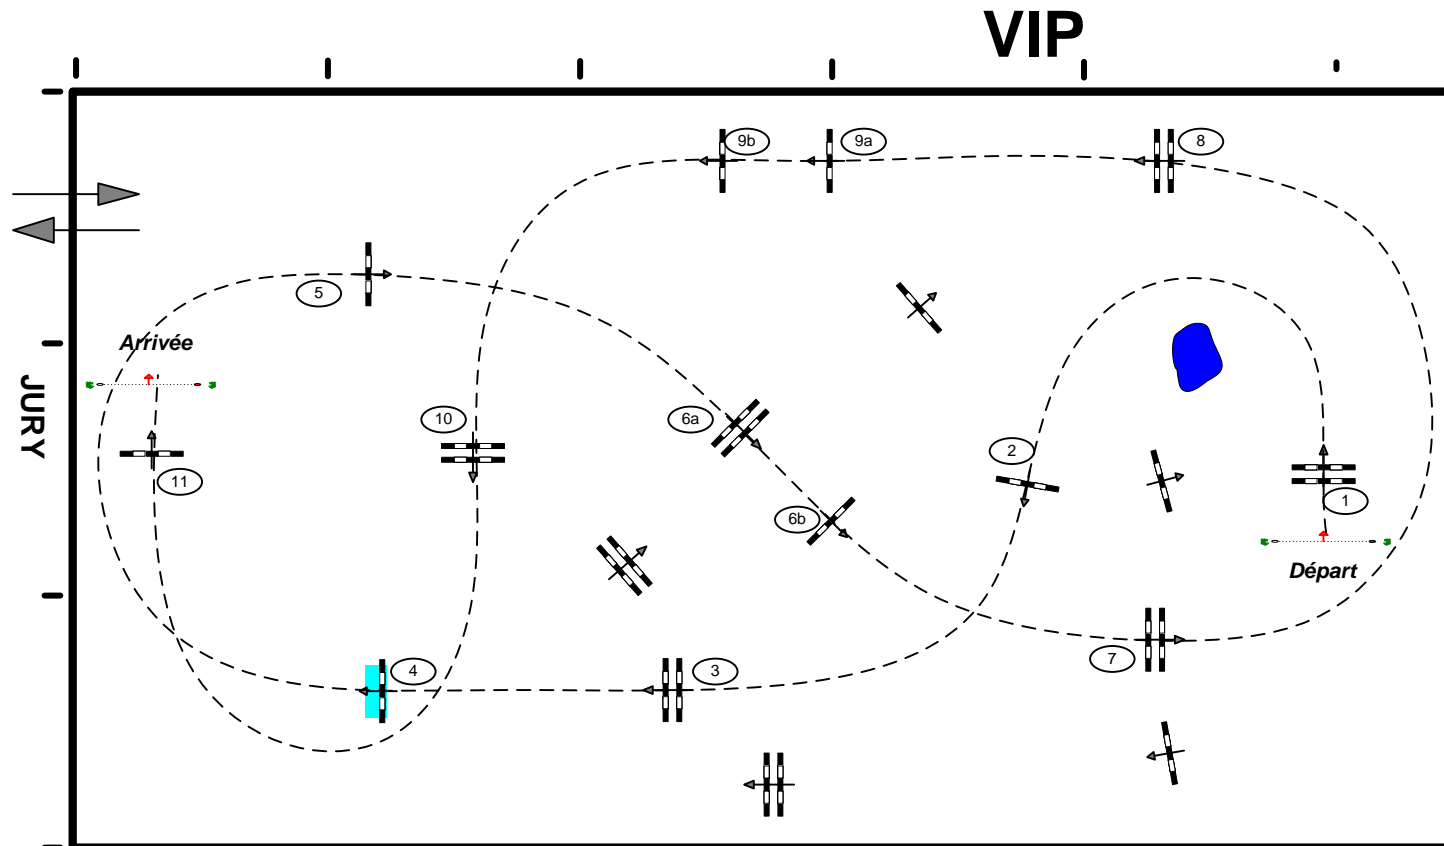

CSI3*CSI-Am-A-CSI1*-CSIYH1* LE TOUQUET CLASSIC 2024

Class No.: 06

CSIYH 7yo

Competition not against the clock

jueves, 30 de mayo de 2024

Start: 10:30

Table: A
National RG:
FEI RG / Art. 238.1.1
Height: 1,30 m

Speed: 350 m/min
Length: 430 m
Time allowed: 74 sec
Time limit: 148 sec

Obstacles: 11
Efforts: 13
Penalty sec:
Closed combination:

1st Jump-off:
Length: 0 m
Time allowed: 0 sec
Time limit: 0 sec

Isabel Fernandez de Cañete (ESP), Elena Boix (ESP), Xavier Lubin (FRA), Florent Jumel (FRA)