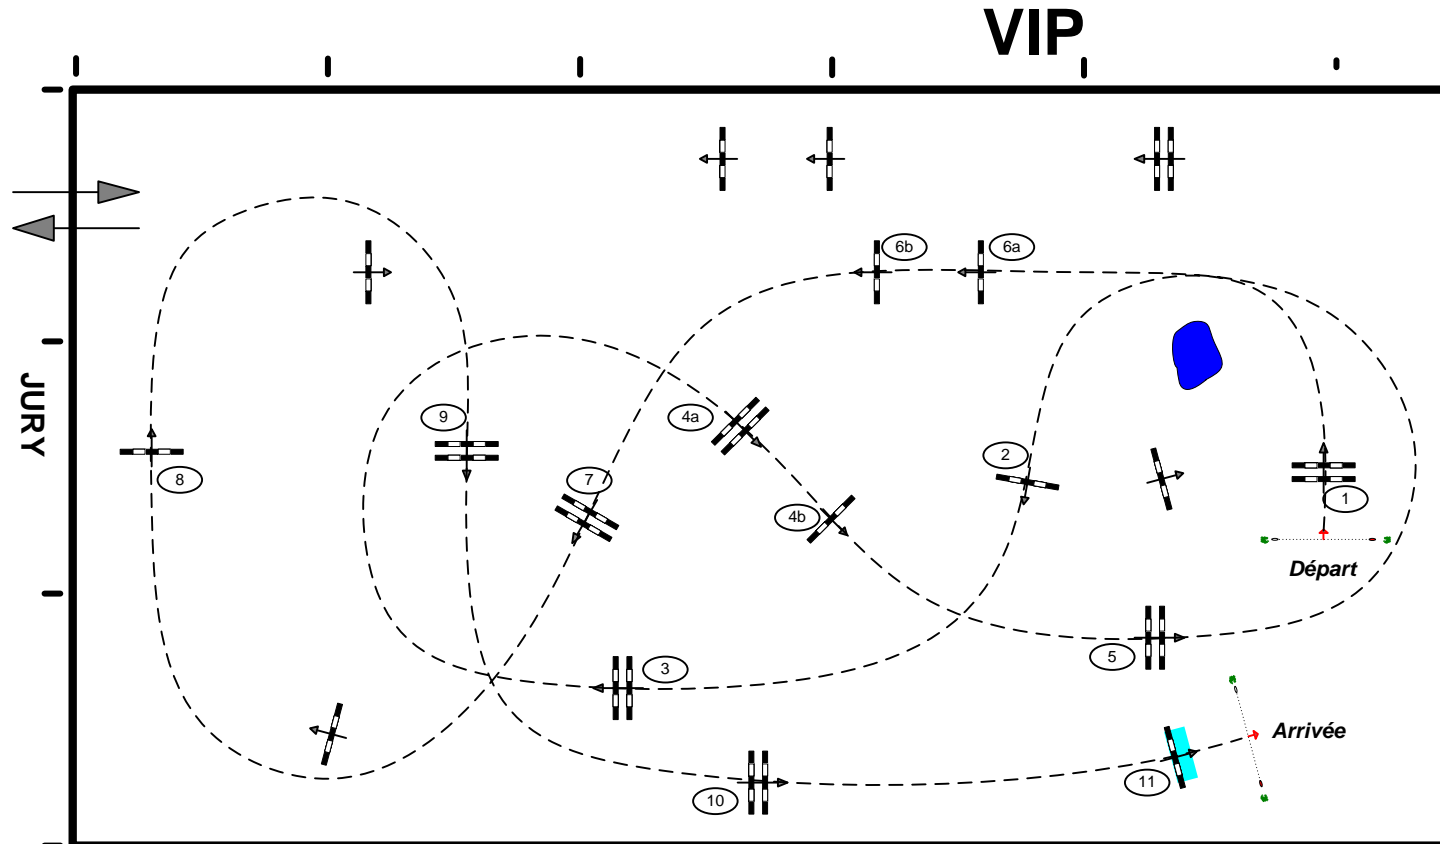

# CSI3\*CSI-Am-A-CSI1\*-CSIYH1\* LE TOUQUET CLASSIC 2024

Class No.: 05

CSIYH 6yo

Competition not against the clock

jueves, 30 de mayo de 2024

Start: 8:30

Table: A  
National RG:  
FEI RG / Art. 238.1.1  
Height: 1,25 m

Speed: 350 m/min  
Length: 480 m  
Time allowed: 83 sec  
Time limit: 166 sec

Obstacles: 11  
Efforts: 13  
Penalty sec:  
Closed combination:

1st Jump-off:  
Length: 0 m  
Time allowed: 0 sec  
Time limit: 0 sec