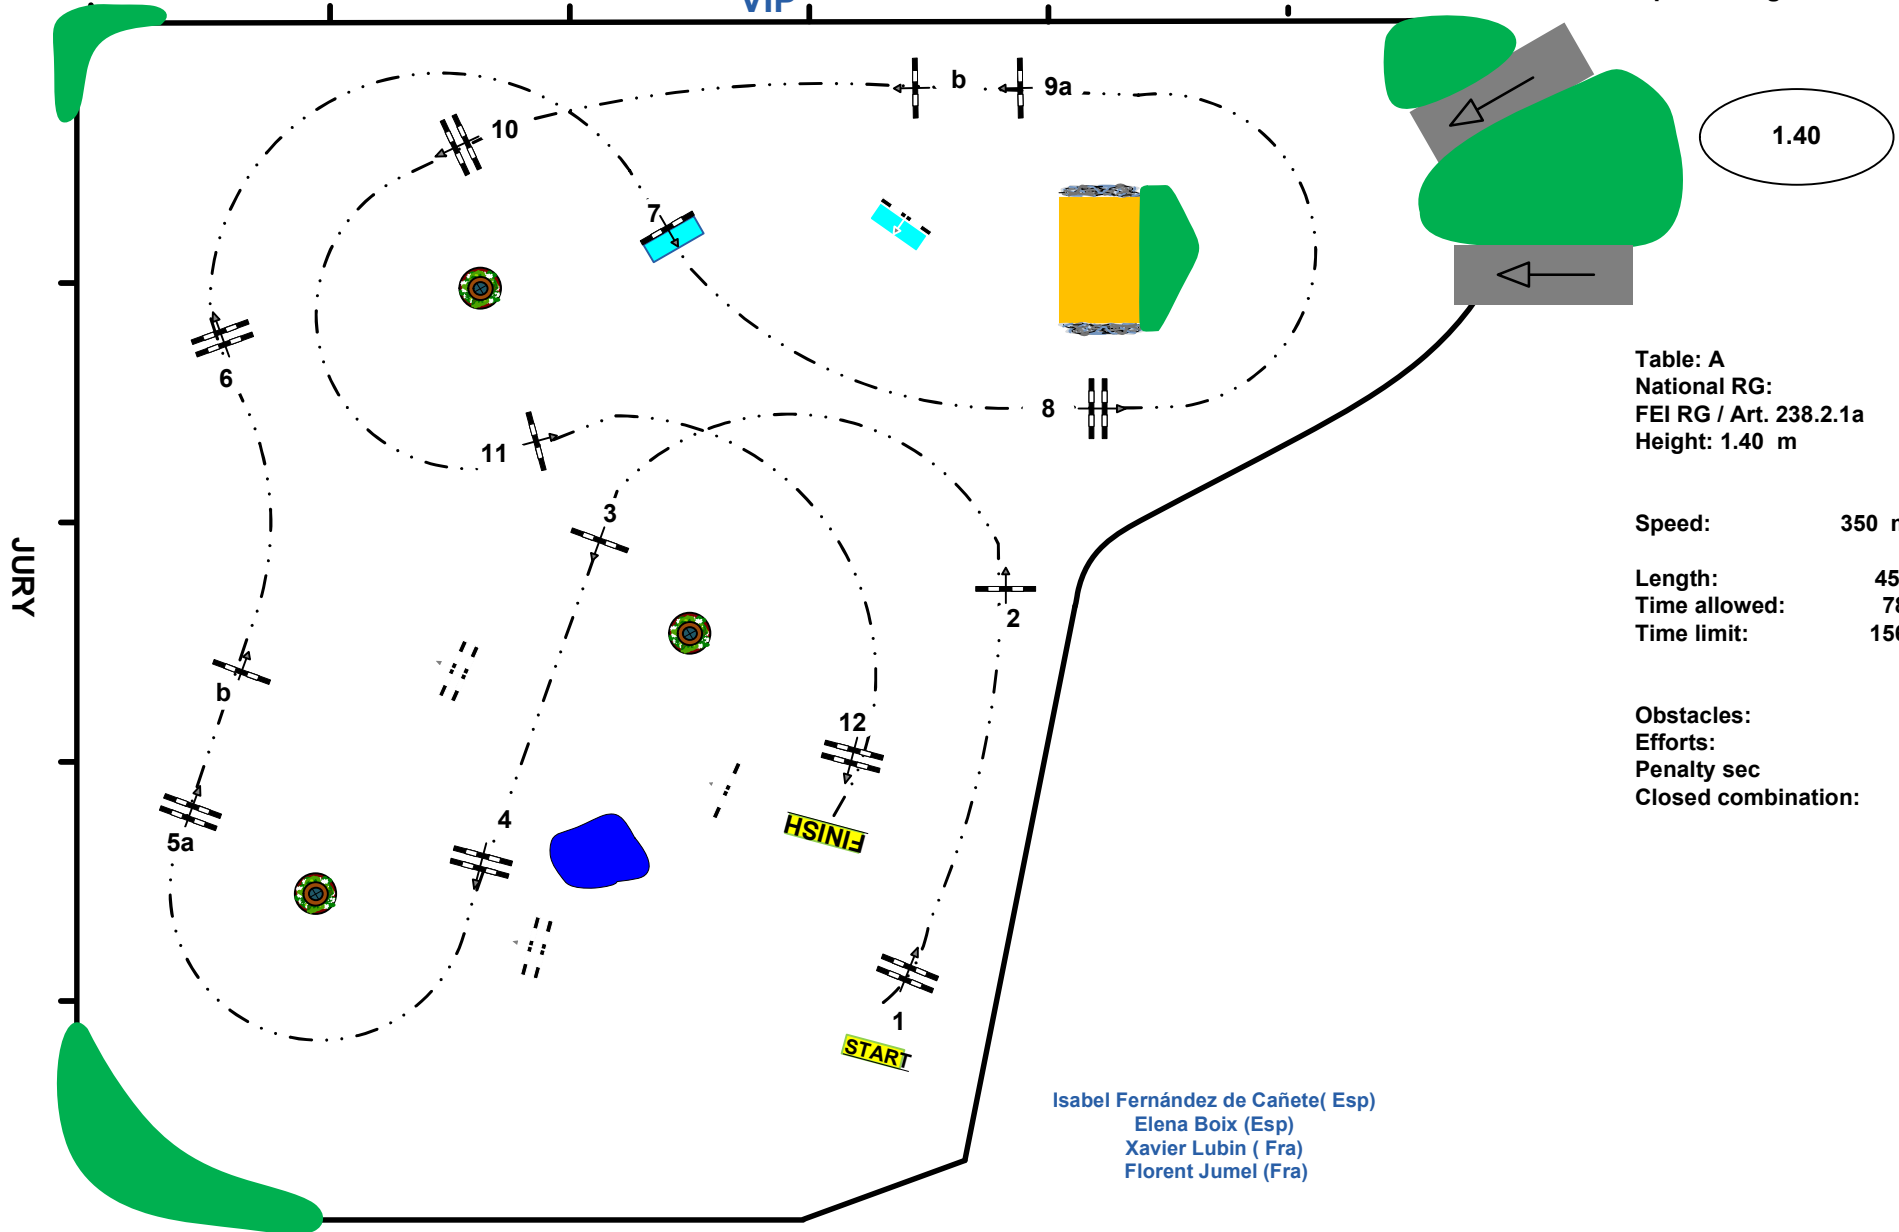

# CSI3\*CSI-Am-A-CSI1\*-CSIYH1\* LE TOUQUET CLASSIC 2024

VIP

Class No.: 4

CSI3\*

Competition against the clock

Table: A  
 National RG:  
 FEI RG / Art. 238.2.1a  
 Height: 1.40 m

Speed: 350 m/min

Length: 450 m  
 Time allowed: 78 sec  
 Time limit: 156 sec

Obstacles: 12  
 Efforts: 14  
 Penalty sec  
 Closed combination:

Isabel Fernández de Cañete (Esp)  
 Elena Boix (Esp)  
 Xavier Lubin (Fra)  
 Florent Jumel (Fra)