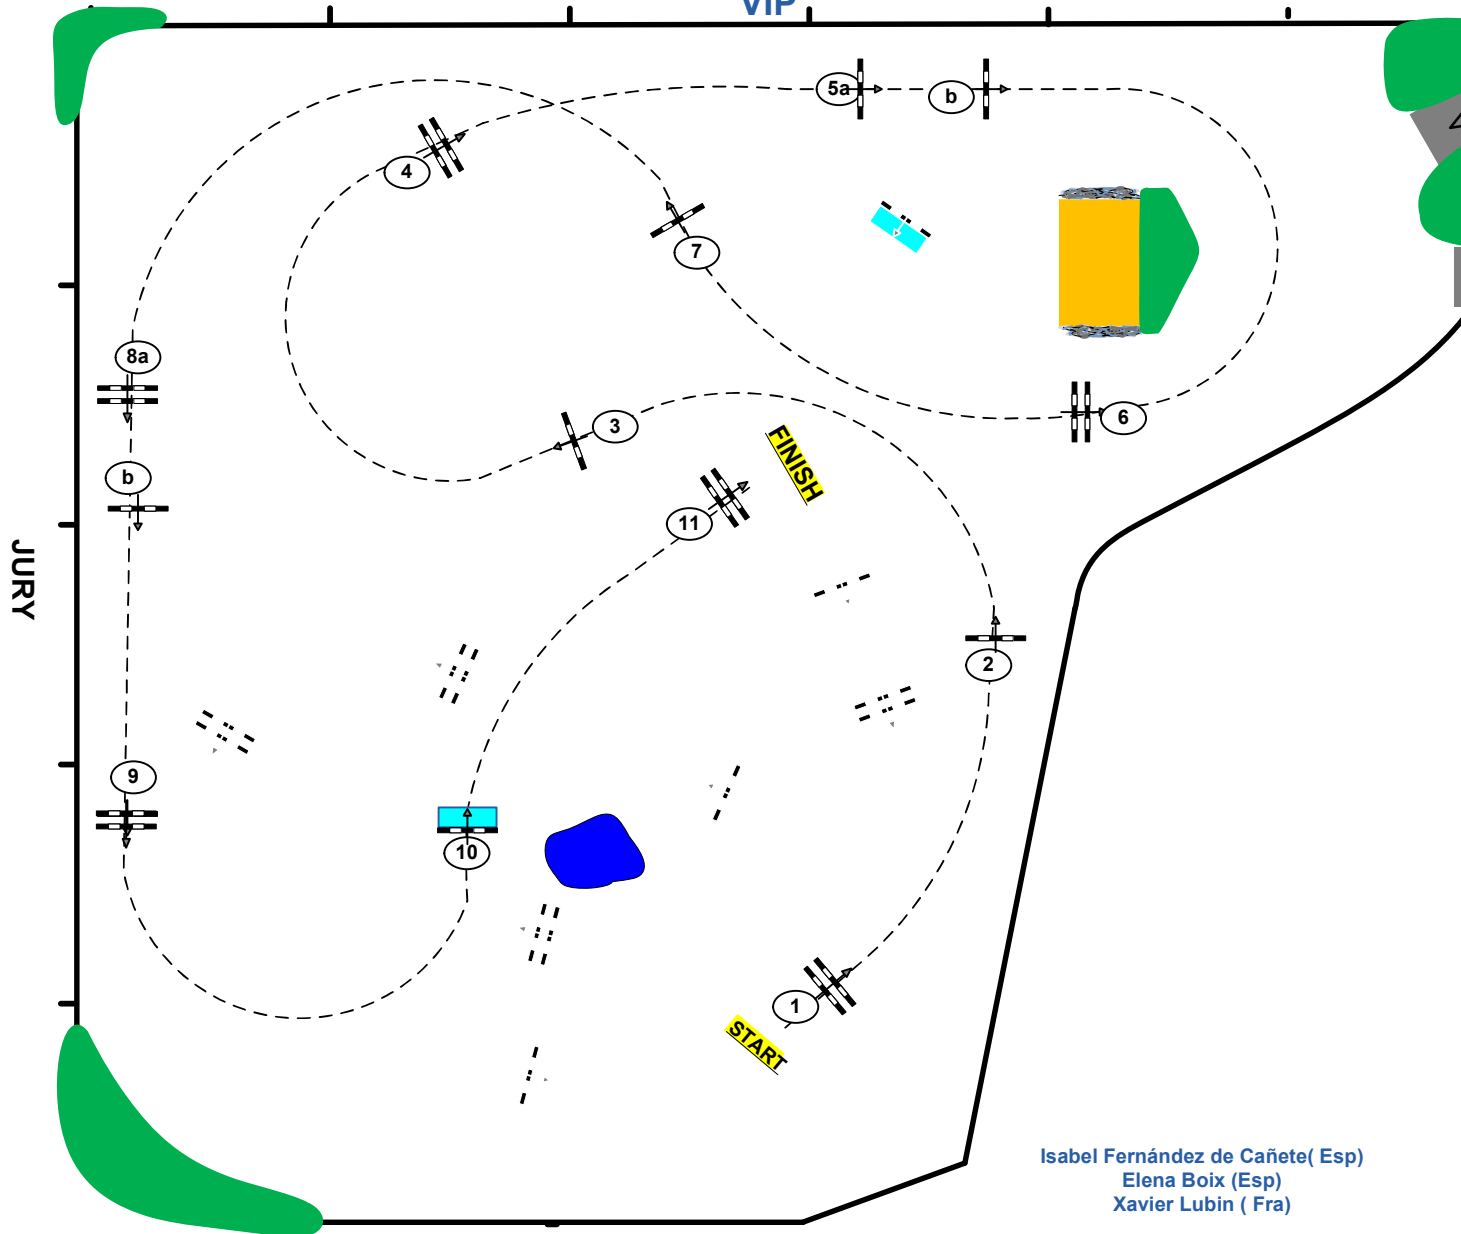

CSI3*CSI-Am-A-CSI1*-CSIYH1* LE TOUQUET CLASSIC 2024

VIP

Class No.: 2

CSI1*

Competition against the clock

120

Table: A
National RG:
FEI RG / Art. 238.2.1a
Height: 1.20 m

Speed: 350 m/min
Length: 440 m
Time allowed: 76 sec
Time limit: 152 sec

Obstacles: 11
Efforts: 13
Penalty sec
Closed combination:

Isabel Fernández de Cañete (Esp)
Elena Boix (Esp)
Xavier Lubin (Fra)