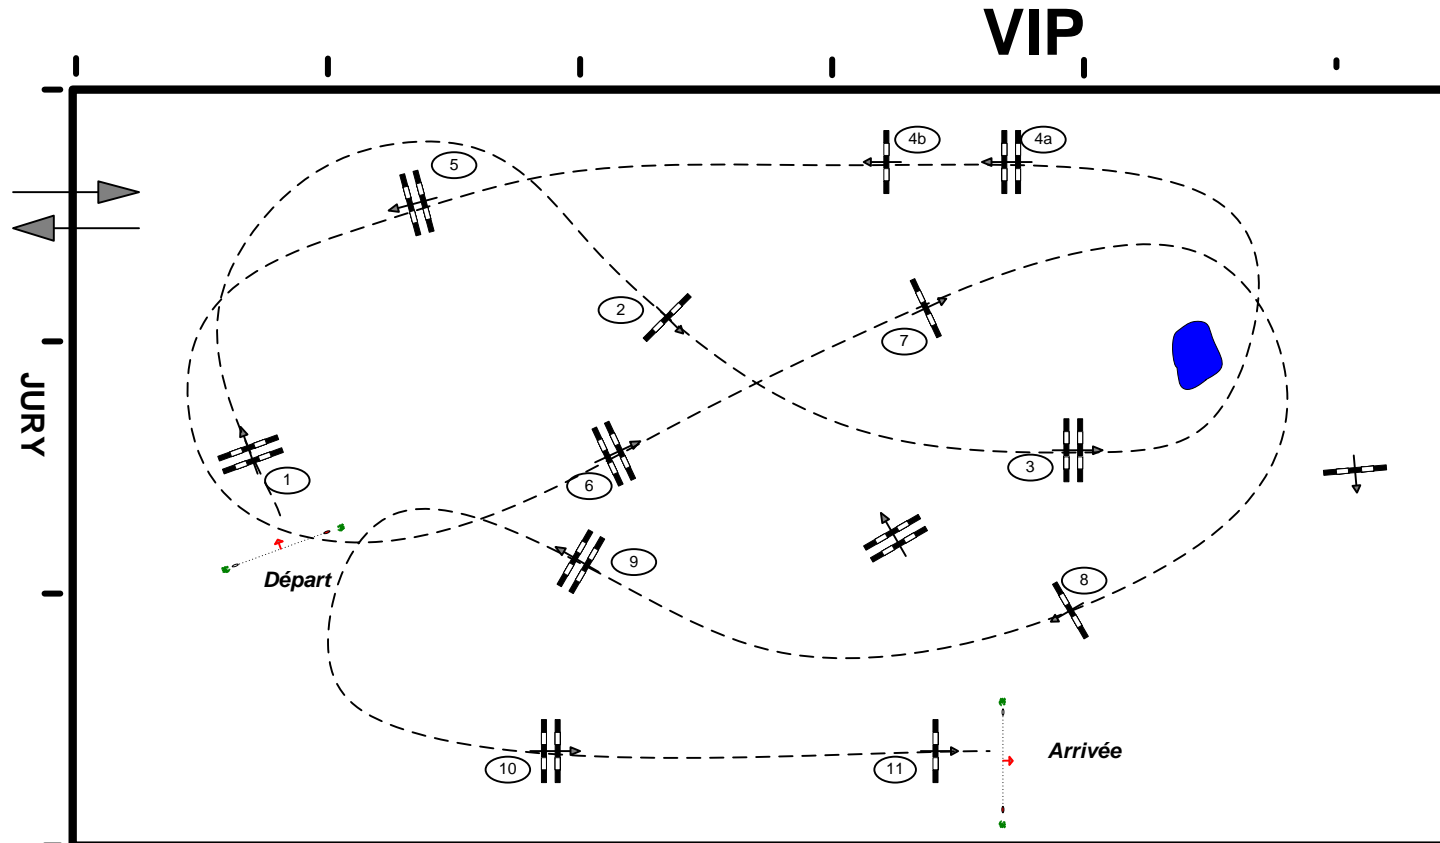

CSI3*CSI-Am-A-CSI1*-CSIYH1* LE TOUQUET CLASSIC 2024

Class No.: 28

CSI Am 1,10

Competition against the clock

domingo, 2 de junio de 2024

Start: 12:50

Table: A
National RG:
FEI RG / Art. 238.2.1
Height: 1,10 m

Speed: 350 m/min
Length: 450 m
Time allowed: 78 sec
Time limit: 156 sec

Obstacles: 11
Efforts: 12
Penalty sec:
Closed combination:

1st Jump-off:
Length: 0 m
Time allowed: 0 sec
Time limit: 0 sec

Isabel Fernandez de Cañete (ESP), Elena Boix (ESP), Xavier Lubin (FRA), Florent Jumel (FRA)