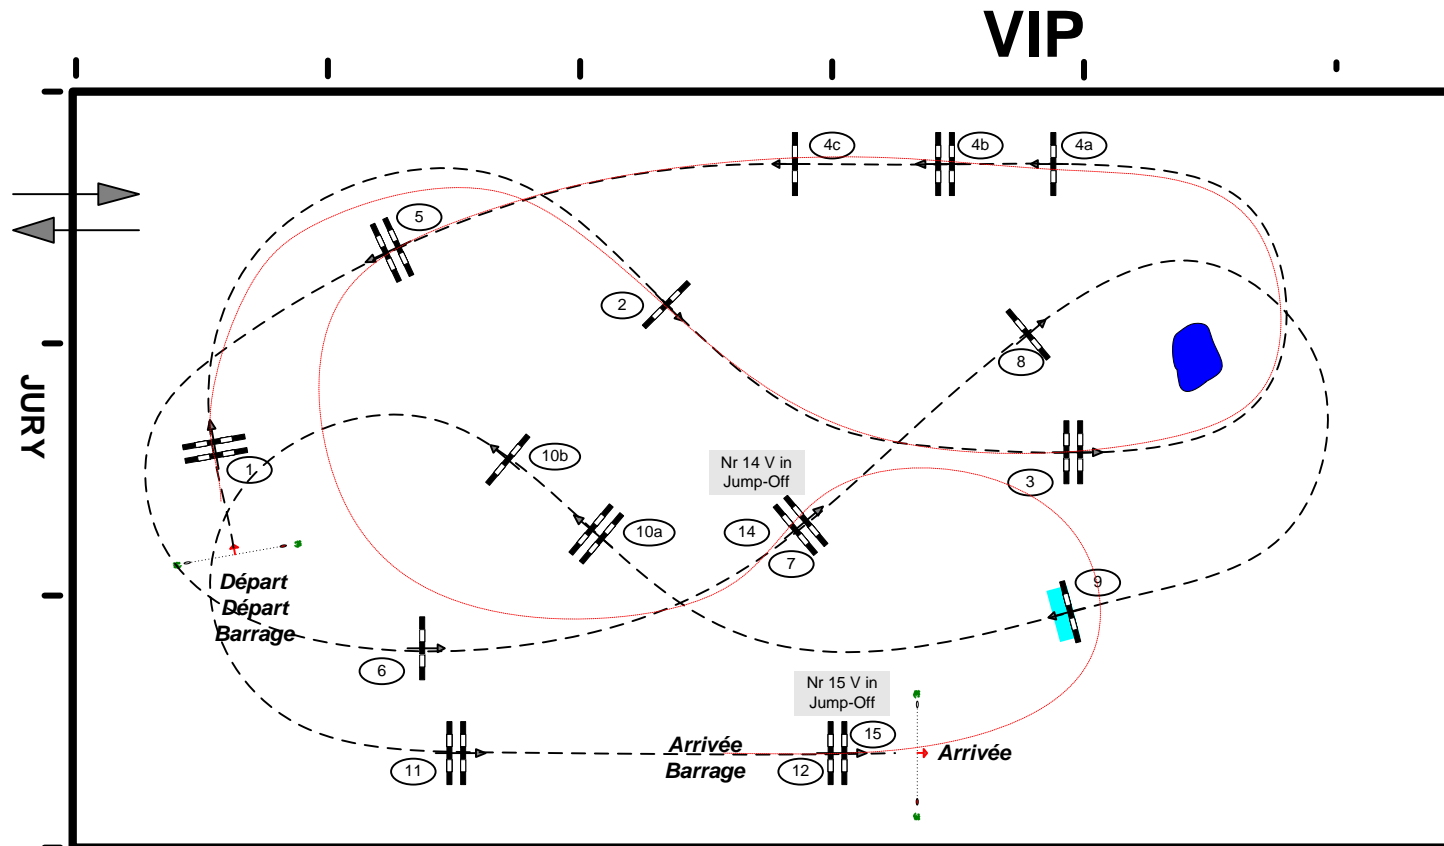

CSI3*CSI-Am-A-CSI1*-CSIYH1* LE TOUQUET CLASSIC 2024

Class No.: 27

CSI Am 1,20 GP

Competition with one jump-off

domingo, 2 de junio de 2024

Start: 9:45

Table: A
National RG:
FEI RG / Art. 238.2.2
Height: 1,20 m

Speed: 350 m/min
Length: 480 m
Time allowed: 83 sec
Time limit: 166 sec

Obstacles: 11
Efforts: 13
Penalty sec:
Closed combination:

1st Jump-off: 1-2-3-4a-4b-5-14-15
Length: 300 m
Time allowed: 52 sec
Time limit: 104 sec