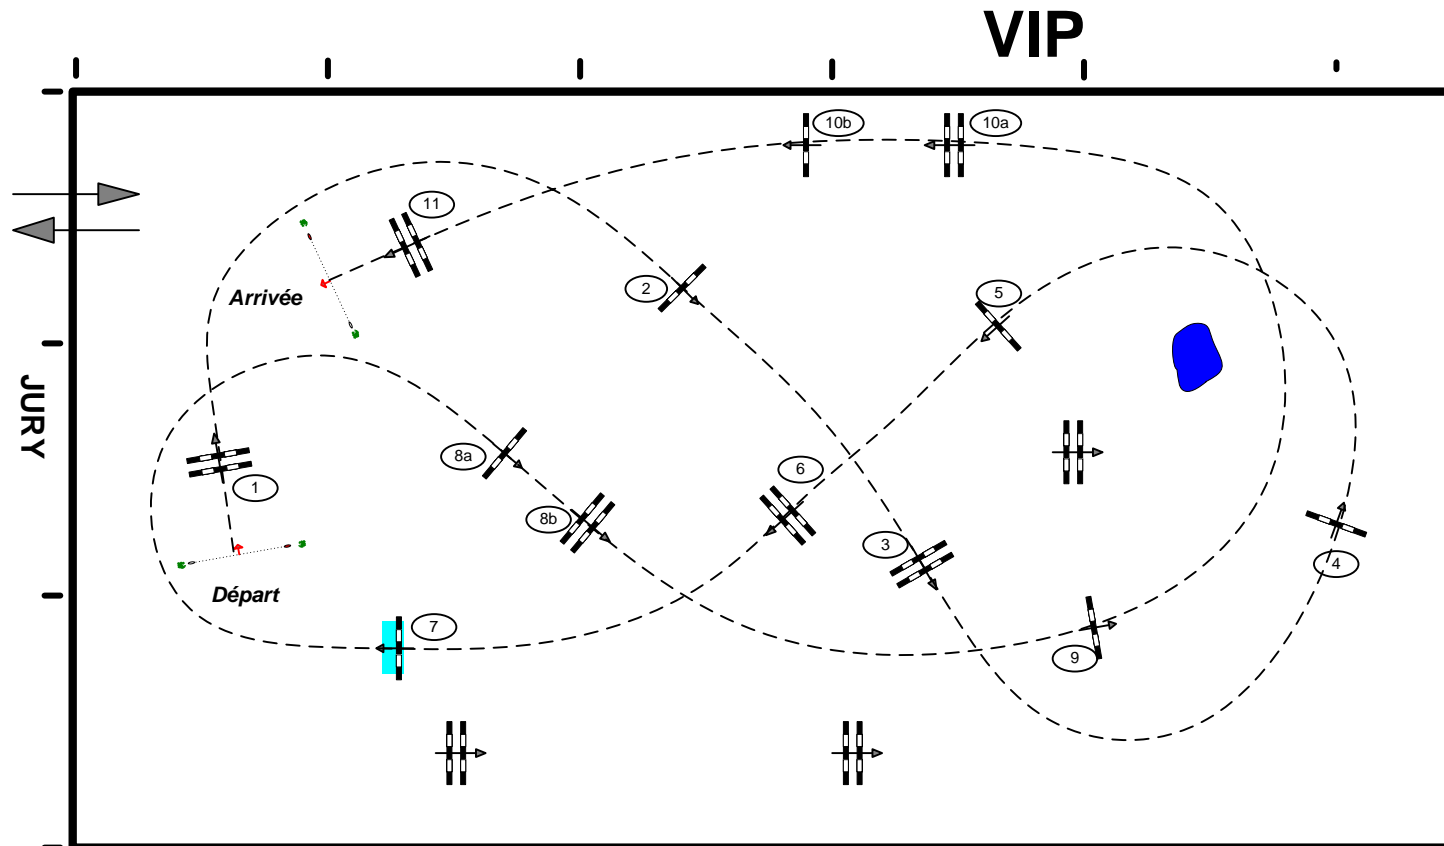

# CSI3\*CSI-Am-A-CSI1\*-CSIYH1\* LE TOUQUET CLASSIC 2024

Class No.: 26

CSI 1\* 1,30

Competition against the clock

domingo, 2 de junio de 2024

Start: 8:00

Table: A  
National RG:  
FEI RG / Art. 238.2.1  
Height: 1,30 m

Speed: 350 m/min  
Length: 440 m  
Time allowed: 76 sec  
Time limit: 152 sec

Obstacles: 11  
Efforts: 13  
Penalty sec:  
Closed combination:

1st Jump-off:  
Length: 0 m  
Time allowed: 0 sec  
Time limit: 0 sec