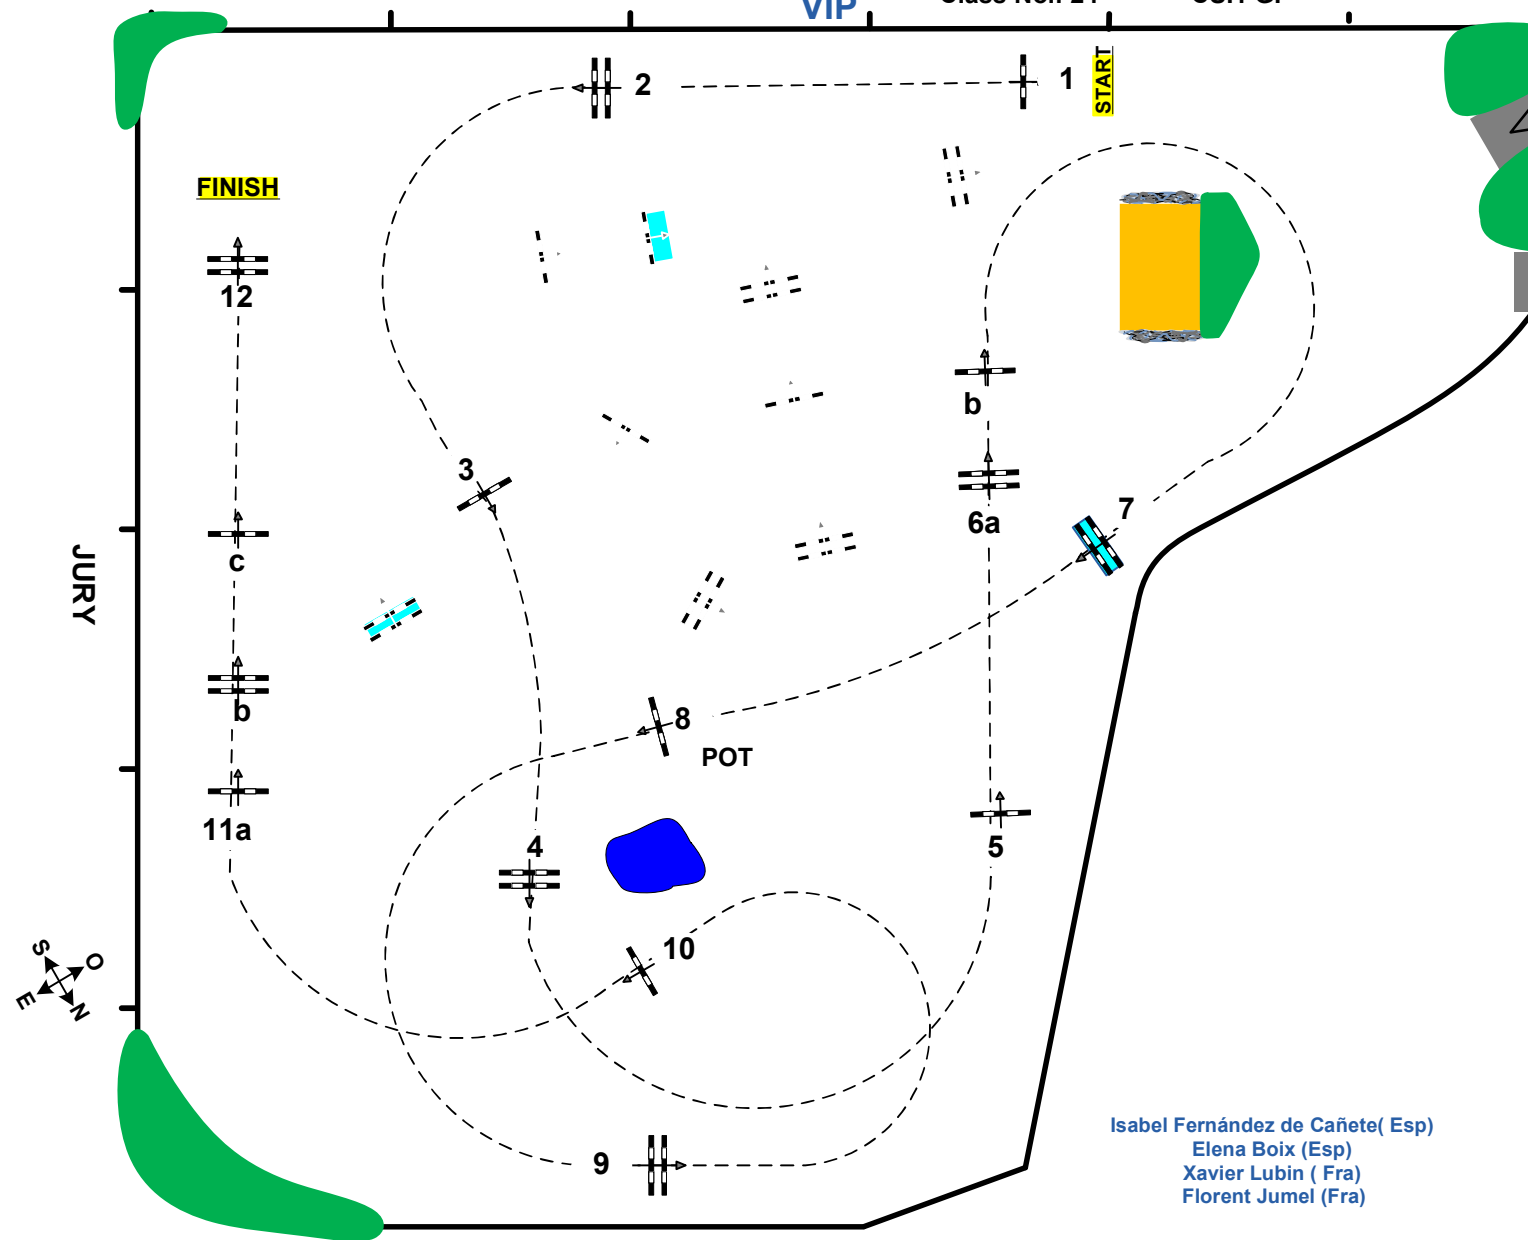

CSI3*CSI-Am-A-CSI1*-CSIYH1* LE TOUQUET CLASSIC 2024

VIP Class No.: 24 CSI1 GP

Competition with one jump-off

135

Table: A
National RG:
FEI RG / Art. 238.2.2
Height: 1.35 m

Speed: 350 m/min
Length: 480 m
Time allowed: 83 sec
Time limit: 166 sec

Obstacles: 12
Efforts: 15
Penalty sec
Closed combination:

1st Jump-off:
1-2-3-4-10-11A-11B-12
Length: 280 m
Time allowed: 48 sec
Time limit: 96 sec

Isabel Fernández de Cañete (Esp)
Elena Boix (Esp)
Xavier Lubin (Fra)
Florent Jumel (Fra)