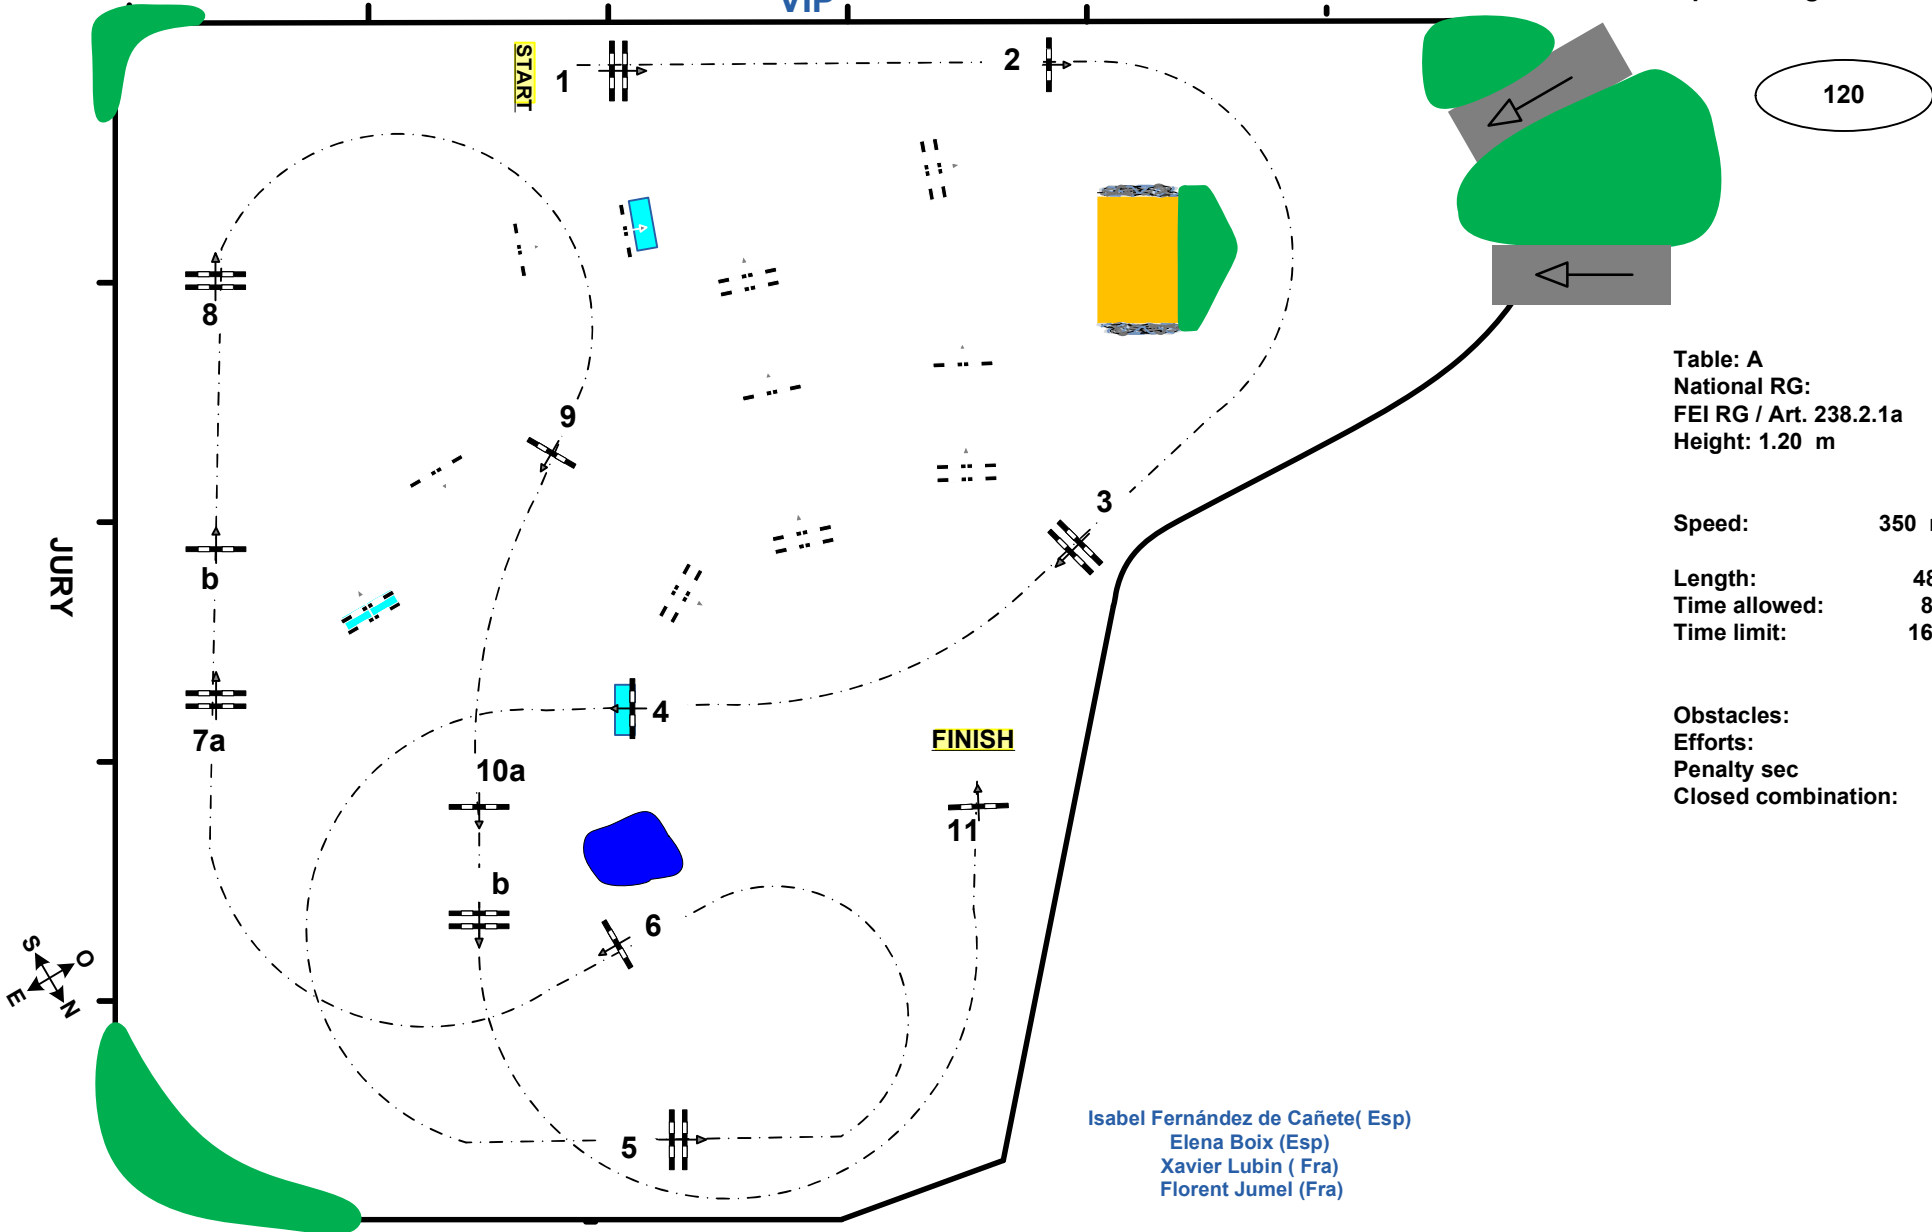

CSI3*CSI-Am-A-CSI1*-CSIYH1* LE TOUQUET CLASSIC 2024

62 Pas-de-Calais
Nouvelles Départements

DEFENDER

GRANDPRIX

VIP

Class No.: 23

CSI1*

Competition against the clock

Table: A
National RG:
FEI RG / Art. 238.2.1a
Height: 1.20 m

Speed: 350 m/min
Length: 480 m
Time allowed: 83 sec
Time limit: 166 sec

Obstacles: 11
Efforts: 13
Penalty sec
Closed combination:

Isabel Fernández de Cañete(Esp)
Elena Boix (Esp)
Xavier Lubin (Fra)
Florent Jumel (Fra)