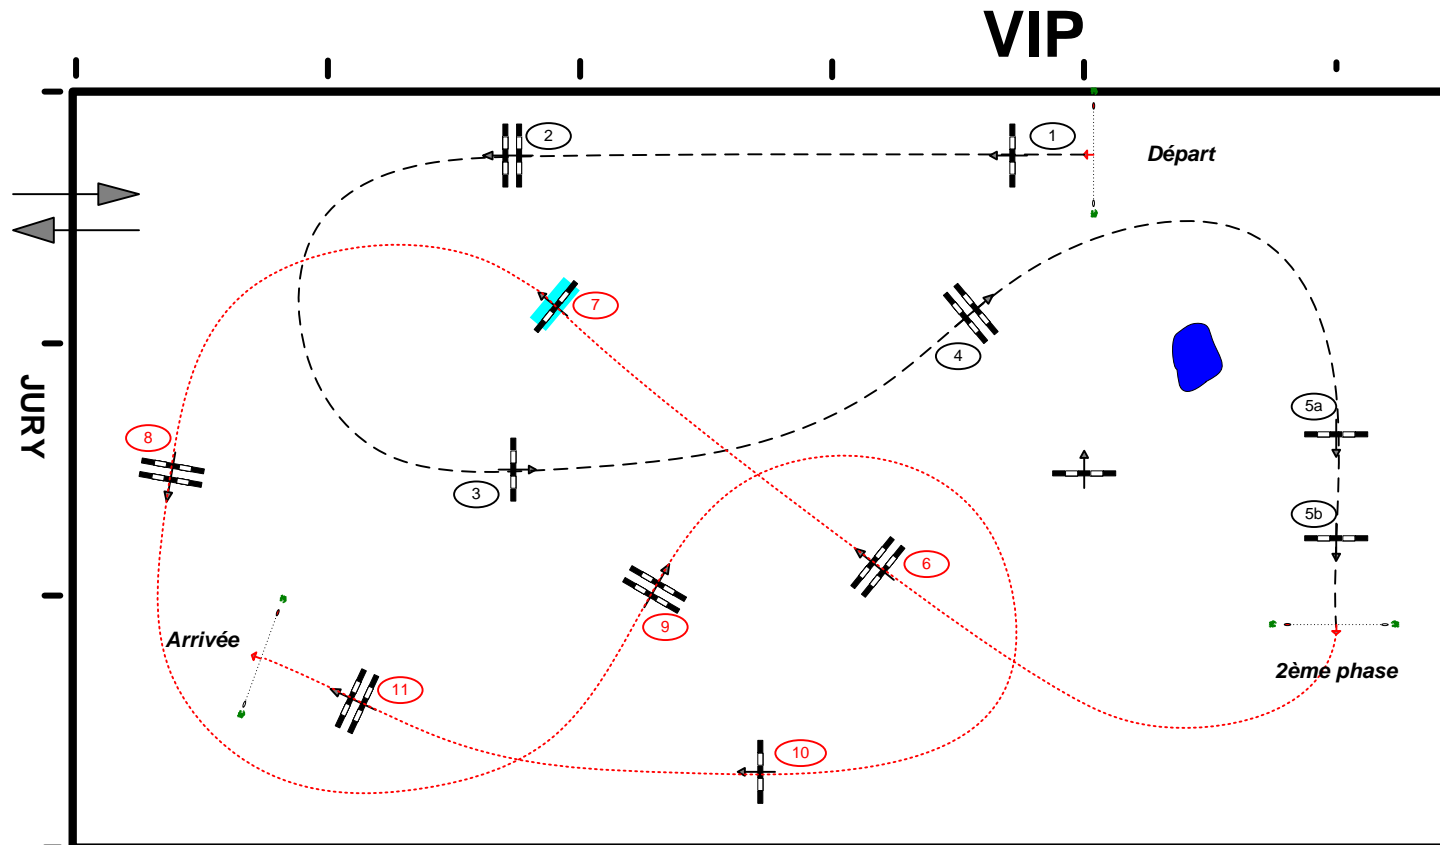

CSI3*CSI-Am-A-CSI1*-CSIYH1* LE TOUQUET CLASSIC 2024

Class No.: 22

CSI Am 1,10

Competition in two Phases Special

sábado, 1 de junio de 2024

Start: 16:35

Table: A
National RG:
FEI RG / Art. 238.2.1
Height: 1,10 m

Speed: 350 m/min
Length: 190 m
Time allowed: 33 sec
Time limit: 66 sec

Obstacles: 5
Efforts: 6
Penalty sec:
Closed combination:

2nd Phase: 6-7-8-9-10-11
Length: 280 m
Time allowed: 48 sec
Time limit: 96 sec