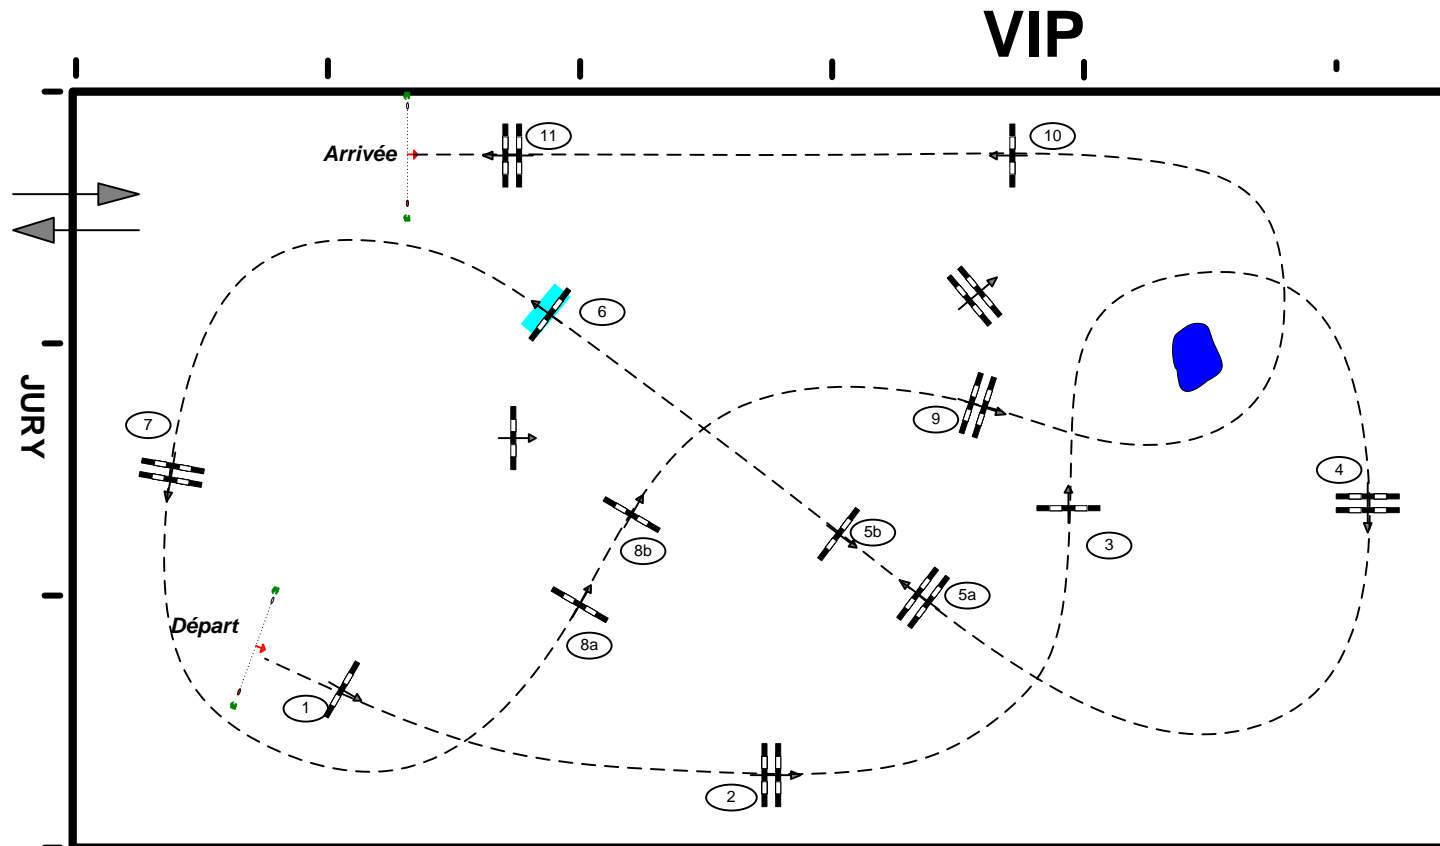

CSI3*CSI-Am-A-CSI1*-CSIYH1* LE TOUQUET CLASSIC 2024

Class No.: 21

CSI Am 1,20

Competition against the clock

sábado, 1 de junio de 2024

Start: 14:10

Table: A
National RG:
FEI RG / Art. 238.2.1
Height: 1,20 m

Speed: 350 m/min
Length: 450 m
Time allowed: 78 sec
Time limit: 156 sec

Obstacles: 11
Efforts: 13
Penalty sec:
Closed combination:

1st Jump-off:
Length: 0 m
Time allowed: 0 sec
Time limit: 0 sec

Isabel Fernandez de Cañete (ESP), Elena Boix (ESP), Xavier Lubin (FRA), Florent Jumel (FRA)