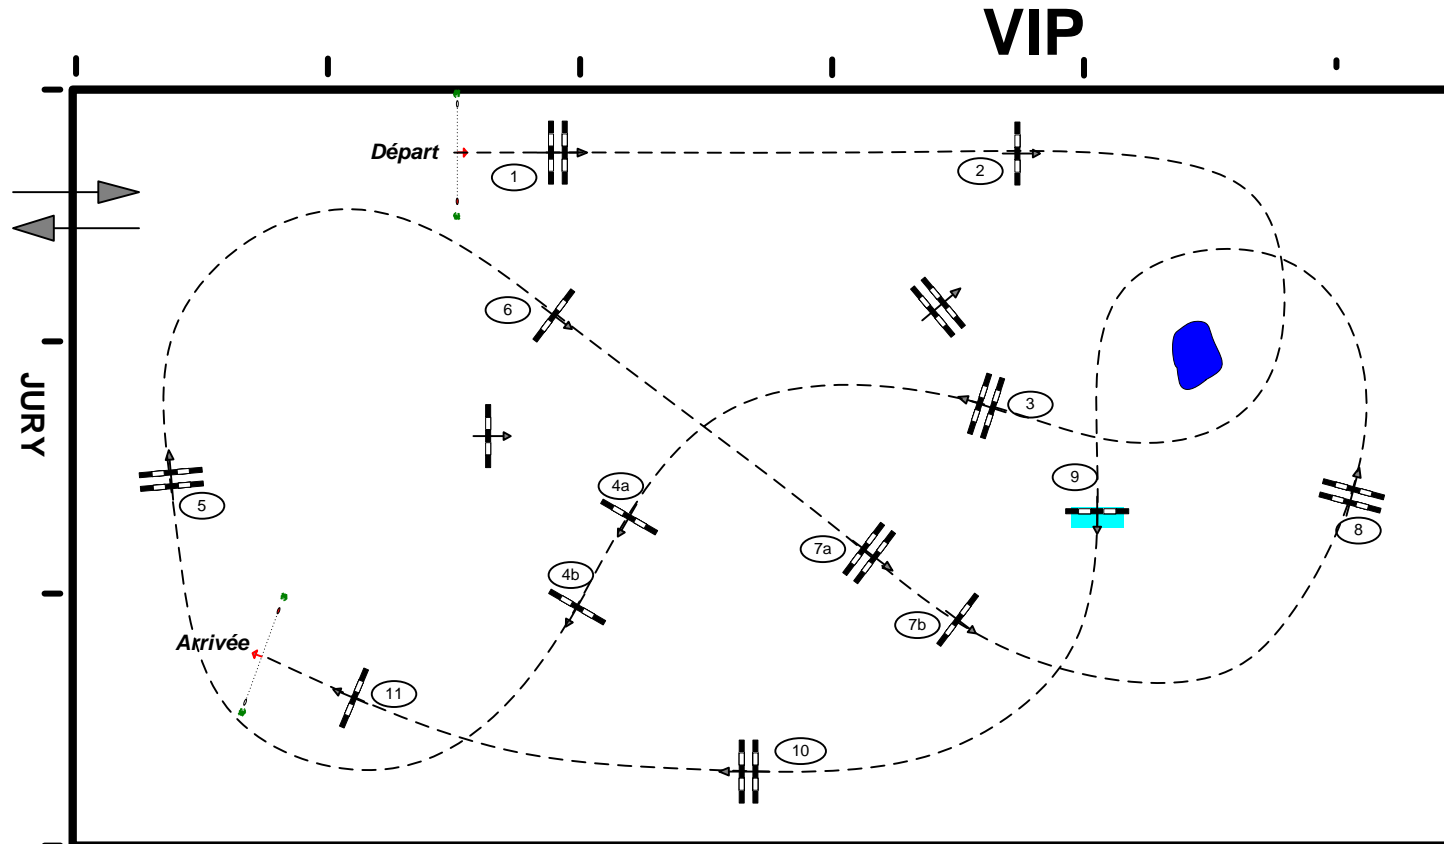

CSI3*CSI-Am-A-CSI1*-CSIYH1* LE TOUQUET CLASSIC 2024

Class No.: 20

CSI 3* 1,40

Competition against the clock

sábado, 1 de junio de 2024

Start: 11:00

Table: A
National RG:
FEI RG / Art. 238.2.1
Height: 1,40 m

Speed: 350 m/min
Length: 440 m
Time allowed: 76 sec
Time limit: 152 sec

Obstacles: 11
Efforts: 13
Penalty sec:
Closed combination:

1st Jump-off:
Length: 0 m
Time allowed: 0 sec
Time limit: 0 sec

Isabel Fernandez de Cañete (ESP), Elena Boix (ESP), Xavier Lubin (FRA), Florent Jumel (FRA)