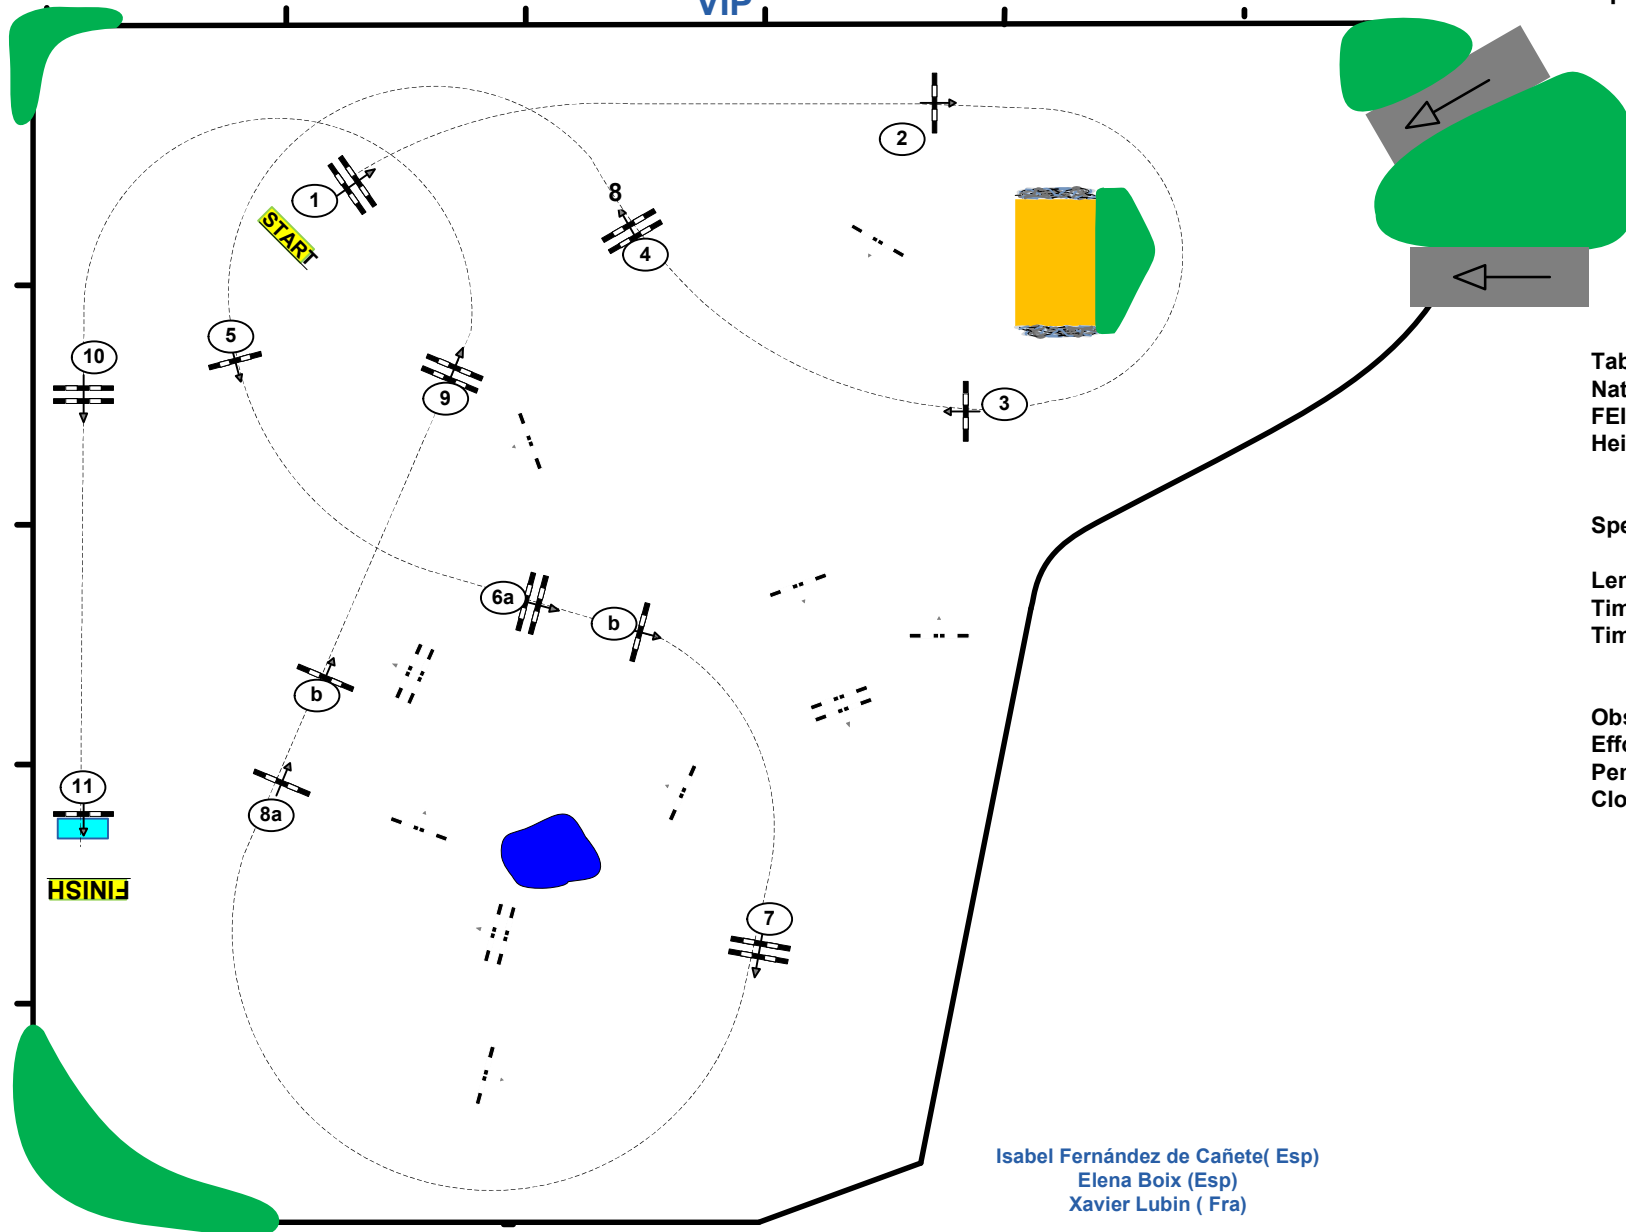

CSI3*CSI-Am-A-CSI1*-CSIYH1* LE TOUQUET CLASSIC 2024

VIP

Class No.: 1

CSI1*

Competition against the clock

130

JURY

Table: A
National RG:
FEI RG / Art. 238.2.1a
Height: 1.30 m

Speed: 350 m/min
Length: 480 m
Time allowed: 83 sec
Time limit: 166 sec

Obstacles: 11
Efforts: 13
Penalty sec
Closed combination:

Isabel Fernández de Cañete (Esp)
Elena Boix (Esp)
Xavier Lubin (Fra)