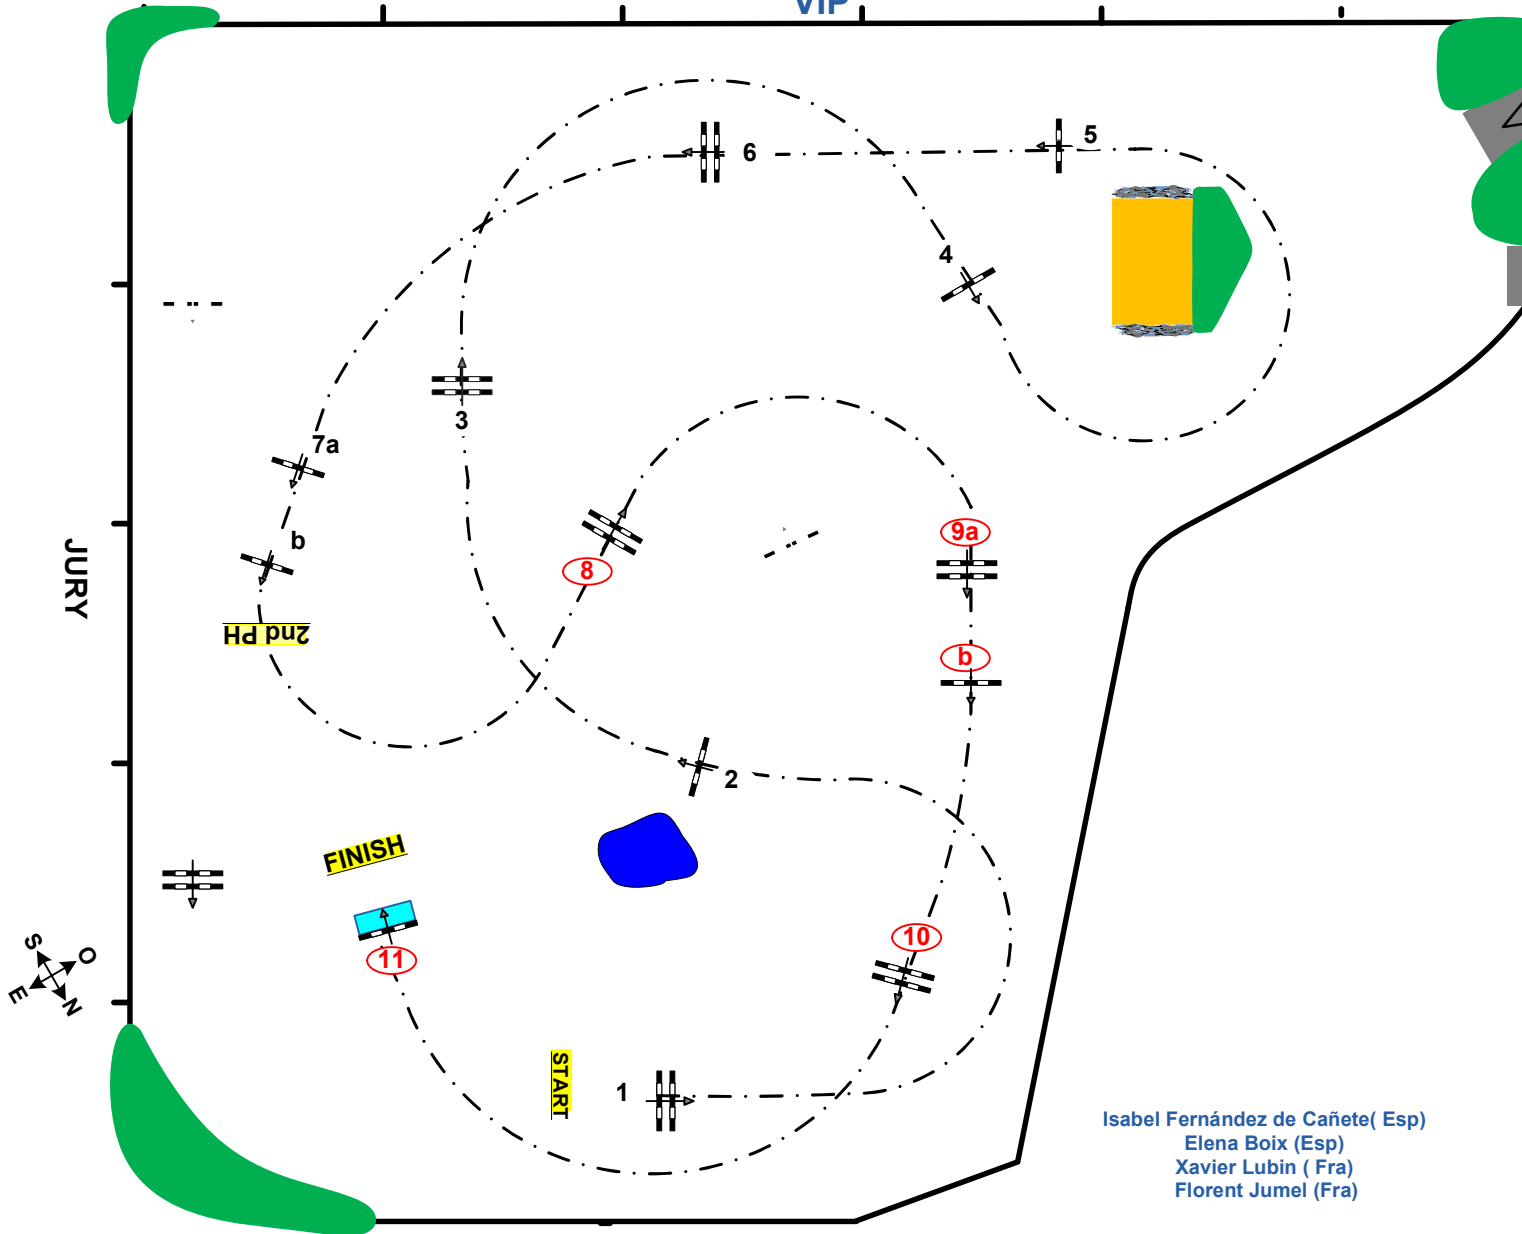

120

Table: A
National RG:
FEI RG / Art. 274.2.5
Height: 1.20 m

Speed: 350 m/min
Length: 320 m
Time allowed: 55 sec
Time limit: 110 sec

Obstacles: 6
Efforts: 7
Penalty sec
Closed combination:

2nd Phase:
7-11
Length: 180 m
Time allowed: 31 sec
Time limit: 62 sec