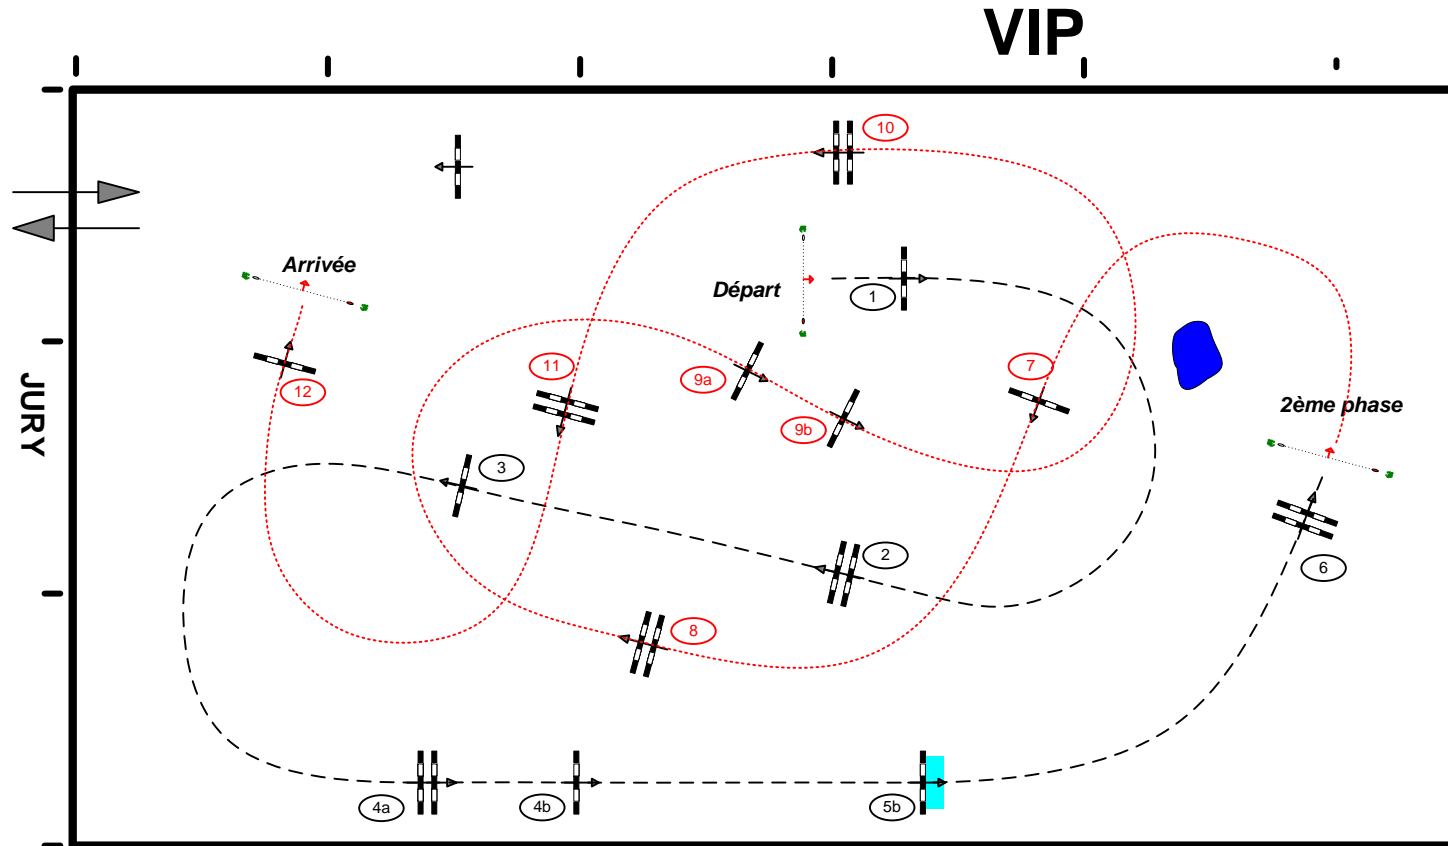

CSI3*CSI-Am-A-CSI1*-CSIYH1* LE TOUQUET CLASSIC 2024

Class No.: 15

CSI 3* 1.40

Competition in two Phases Special

viernes, 31 de mayo de 2024

Start: 15:15

Table: A
National RG:
FEI RG / Art. 274.2.5
Height: 1,40 m

Speed: 350 m/min
Length: 230 m
Time allowed: 40 sec
Time limit: 80 sec

Obstacles: 6
Efforts: 7
Penalty sec:
Closed combination:

2nd Phase: 7-8-9a-9b-10-11-12
Length: 270 m
Time allowed: 47 sec
Time limit: 94 sec