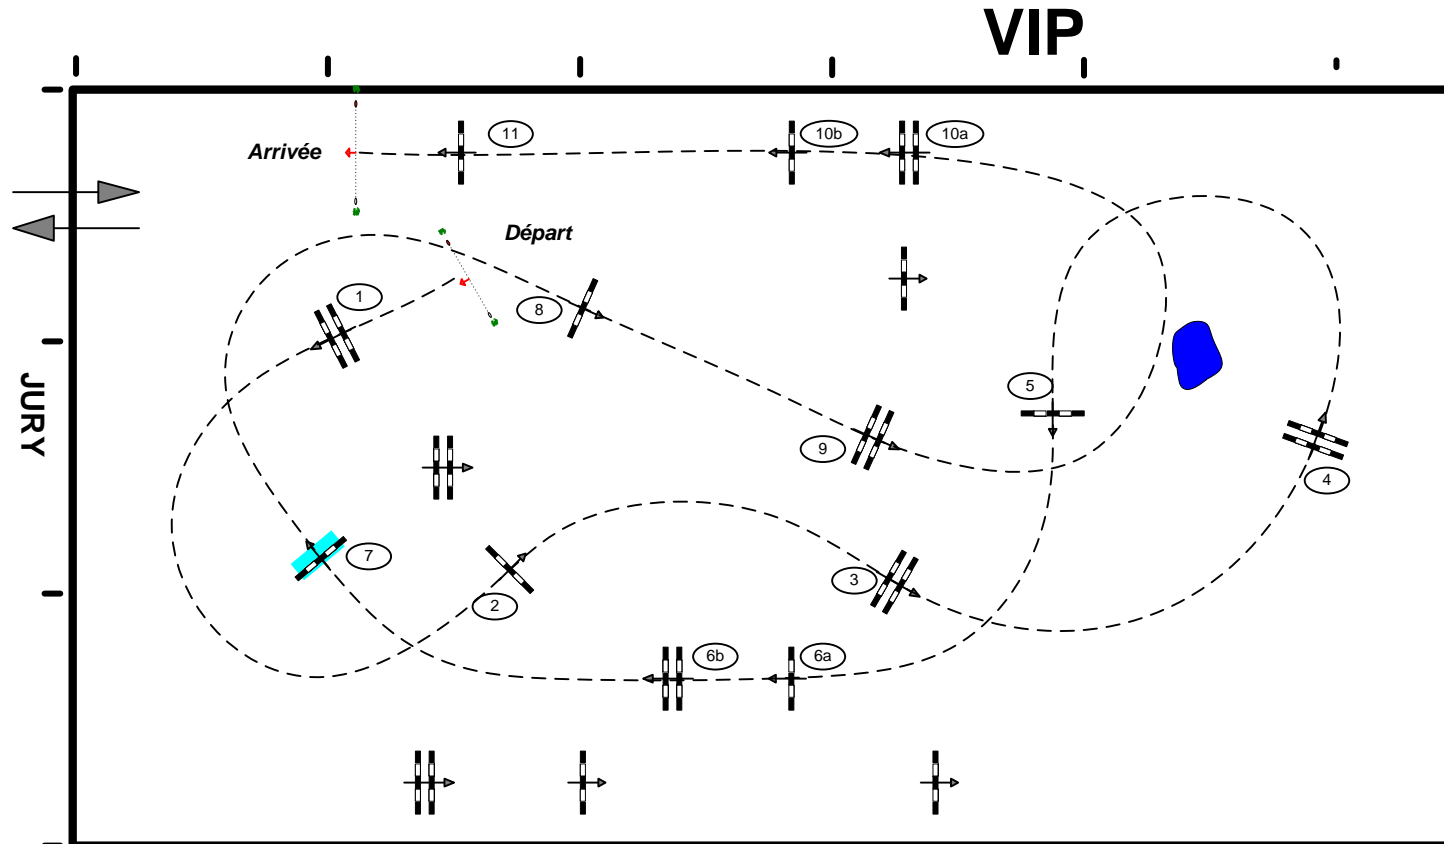

CSI3*CSI-Am-A-CSI1*-CSIYH1* LE TOUQUET CLASSIC 2024

Class No.: 14

CSI Am 1.20

Competition against the clock

viernes, 31 de mayo de 2024

Start: 12:45

Table: A
National RG:
FEI RG / Art. 238.2.1
Height: 1,20 m

Speed: 350 m/min
Length: 460 m
Time allowed: 79 sec
Time limit: 158 sec

Obstacles: 11
Efforts: 13
Penalty sec:
Closed combination:

2nd Phase:
Length: 0 m
Time allowed: 0 sec
Time limit: 0 sec

Isabel Fernandez de Cañete (ESP), Elena Boix (ESP), Xavier Lubin (FRA), Florent Jumel (FRA)