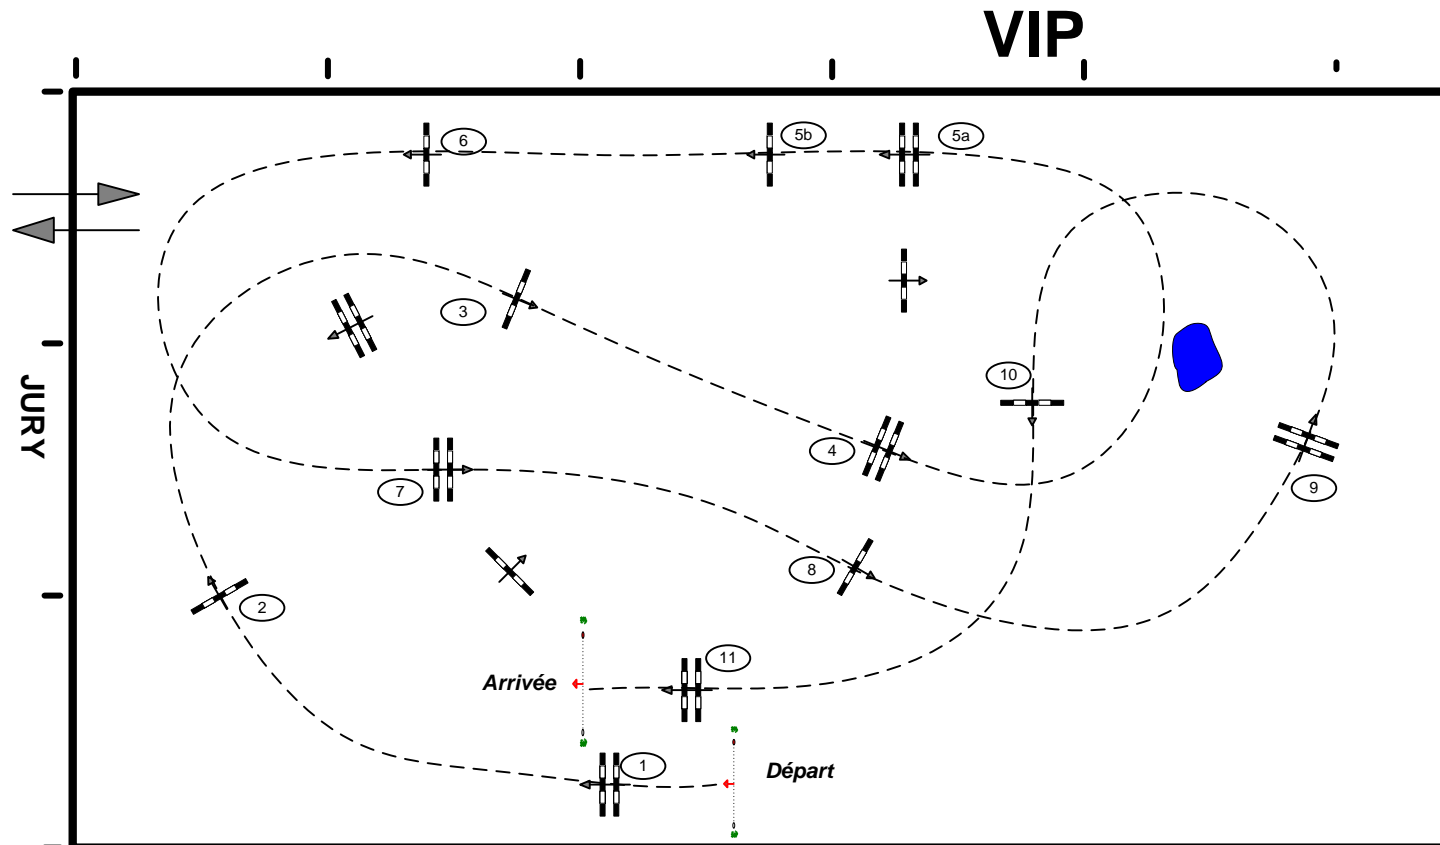

# CSI3\*CSI-Am-A-CSI1\*-CSIYH1\* LE TOUQUET CLASSIC 2024

Class No.: 13

CSI Am 1.10

Competition against the clock

viernes, 31 de mayo de 2024

Start: 10:00

Table: A  
National RG:  
FEI RG / Art. 238.2.1  
Height: 1,10 m

Speed: 350 m/min  
Length: 460 m  
Time allowed: 79 sec  
Time limit: 158 sec

Obstacles: 11  
Efforts: 12  
Penalty sec:  
Closed combination:

2nd Phase:  
Length: 0 m  
Time allowed: 0 sec  
Time limit: 0 sec