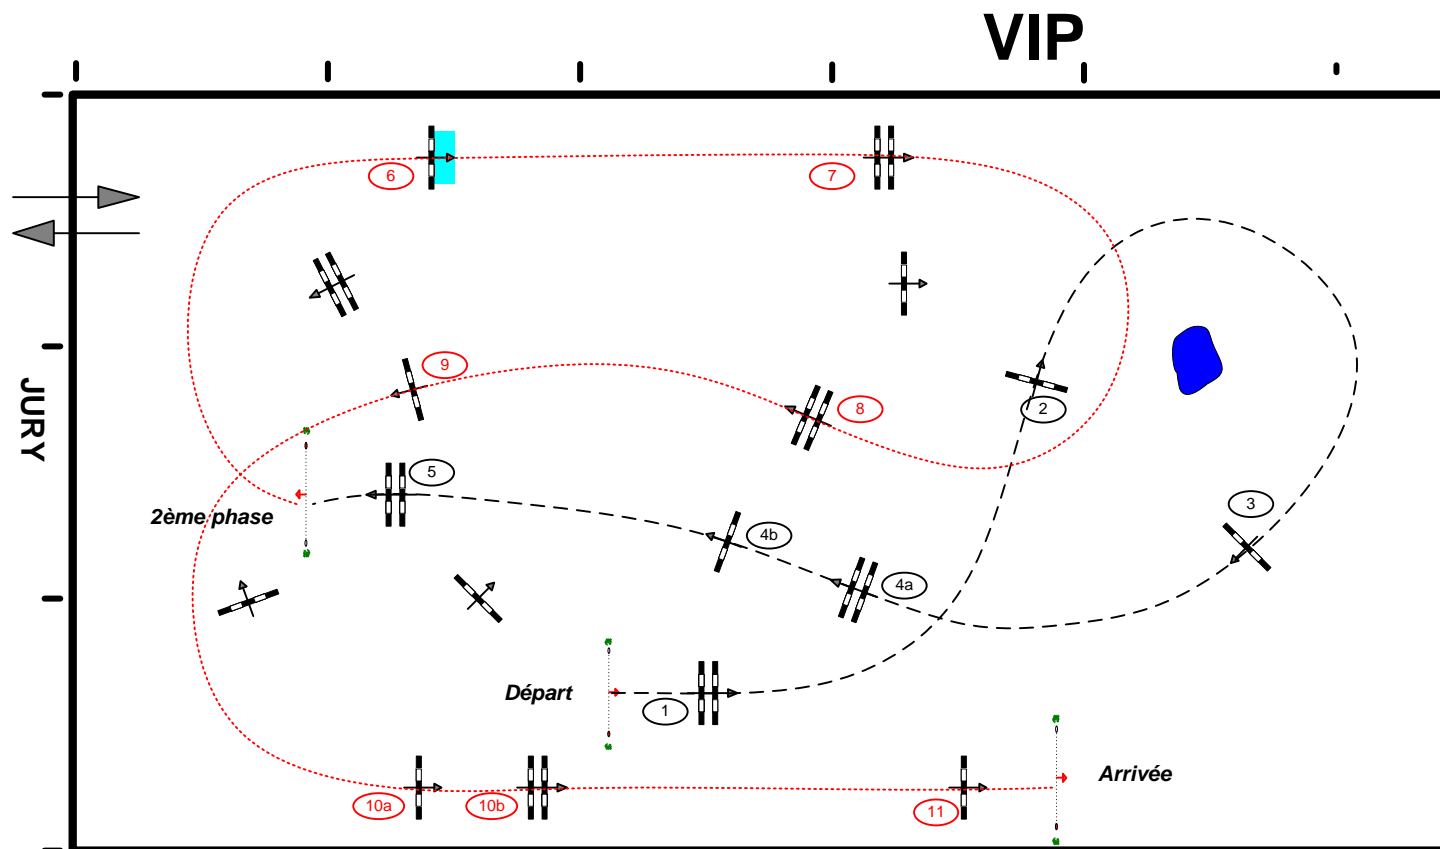

CSI3*CSI-Am-A-CSI1*-CSIYH1* LE TOUQUET CLASSIC 2024

Class No.: 12

CSI 3* 1.35

Competition in two Phases Special

viernes, 31 de mayo de 2024

Start: 8:15

Table: A
National RG:
FEI RG / Art. 274.2.5
Height: 1,35 m

Speed: 350 m/min
Length: 190 m
Time allowed: 33 sec
Time limit: 66 sec

Obstacles: 5
Efforts: 6
Penalty sec:
Closed combination:

2nd Phase: 6-7-8-9-10a-10b-11
Length: 270 m
Time allowed: 47 sec
Time limit: 94 sec