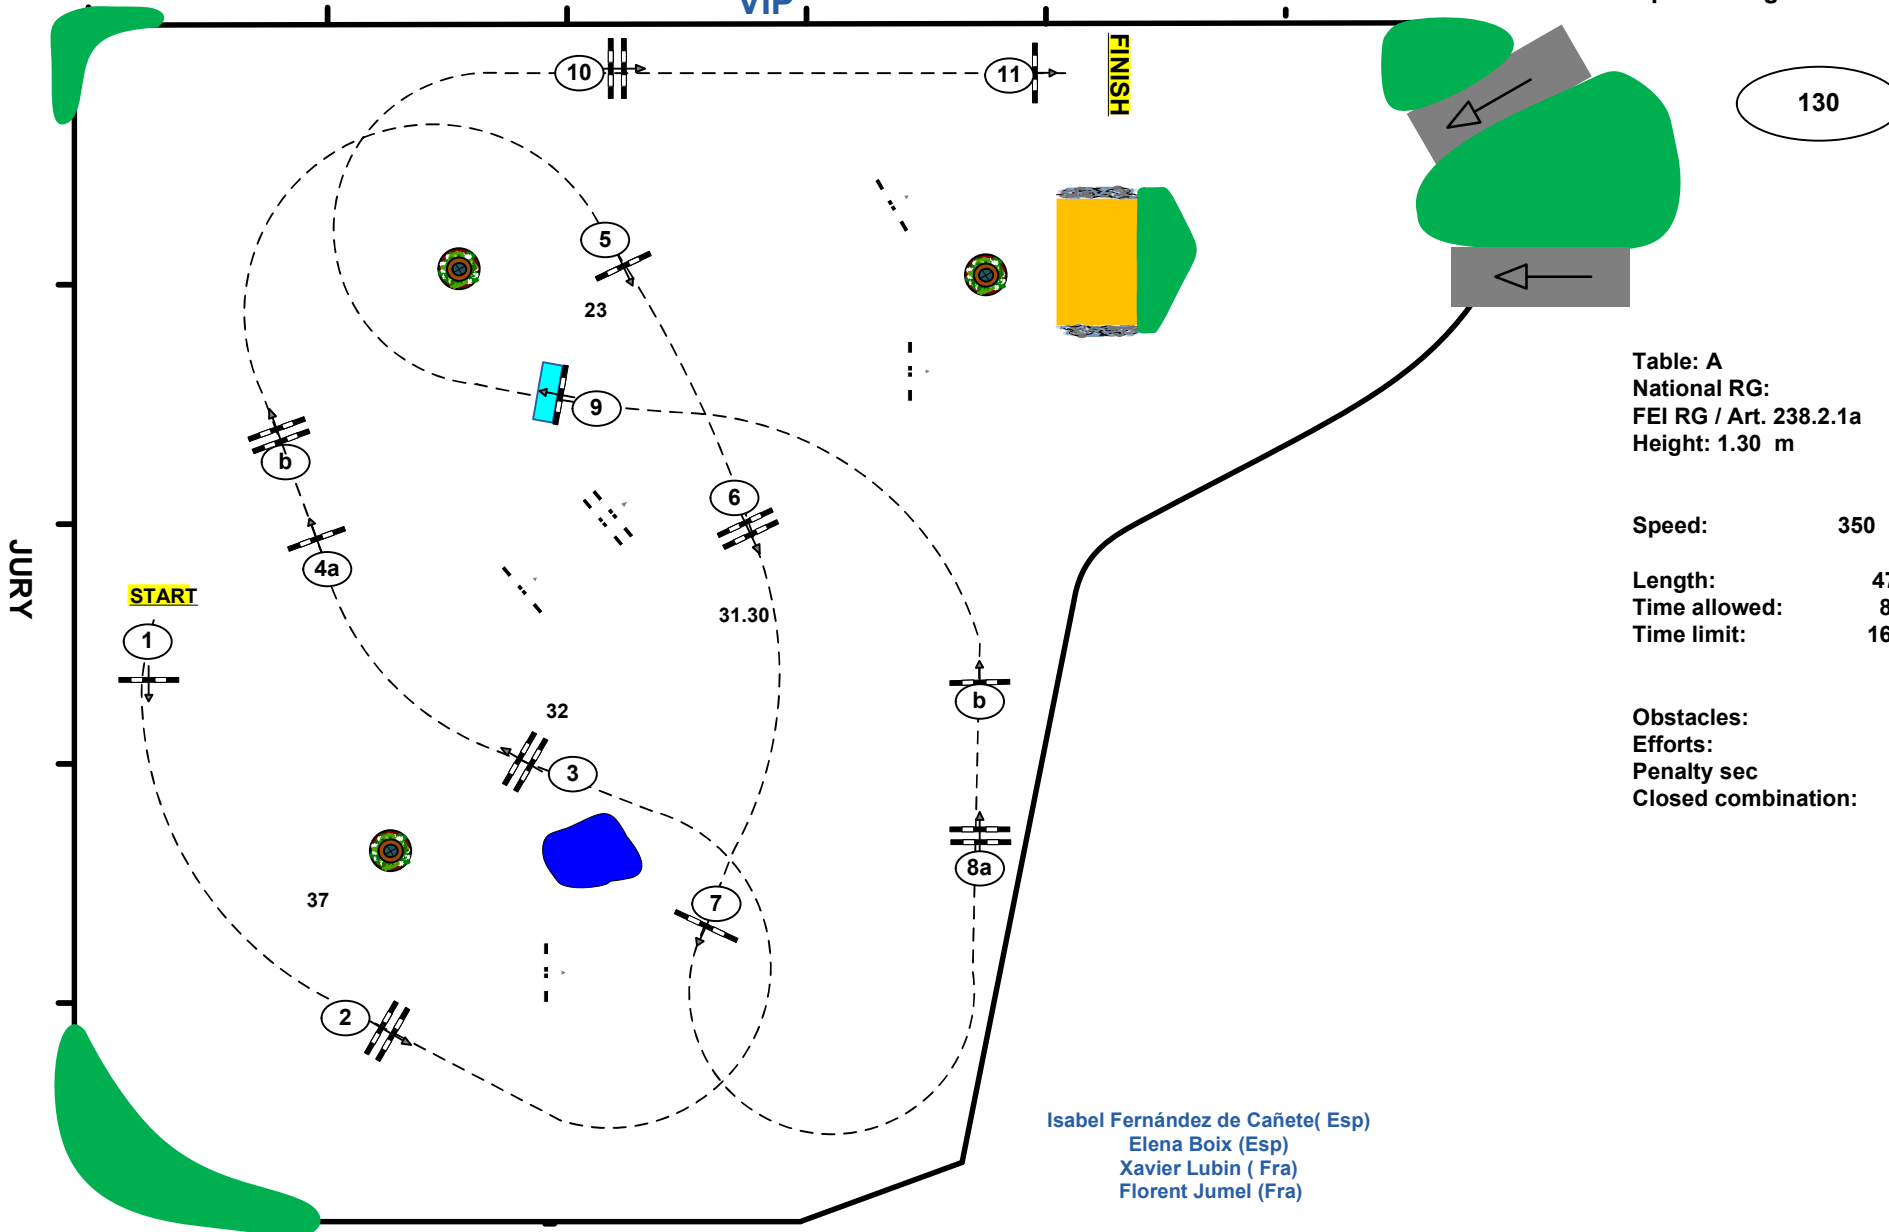

CSI3*CSI-Am-A-CSI1*-CSIYH1* LE TOUQUET CLASSIC 2024

VIP

Class No.: 11

CSI1*

Competition against the clock

Table: A
National RG:
FEI RG / Art. 238.2.1a
Height: 1.30 m

Speed: 350 m/min

Length: 470 m

Time allowed: 81 sec

Time limit: 162 sec

Obstacles: 11

Efforts: 13

Penalty sec

Closed combination:

Isabel Fernández de Cañete (Esp)
Elena Boix (Esp)
Xavier Lubin (Fra)
Florent Jumel (Fra)