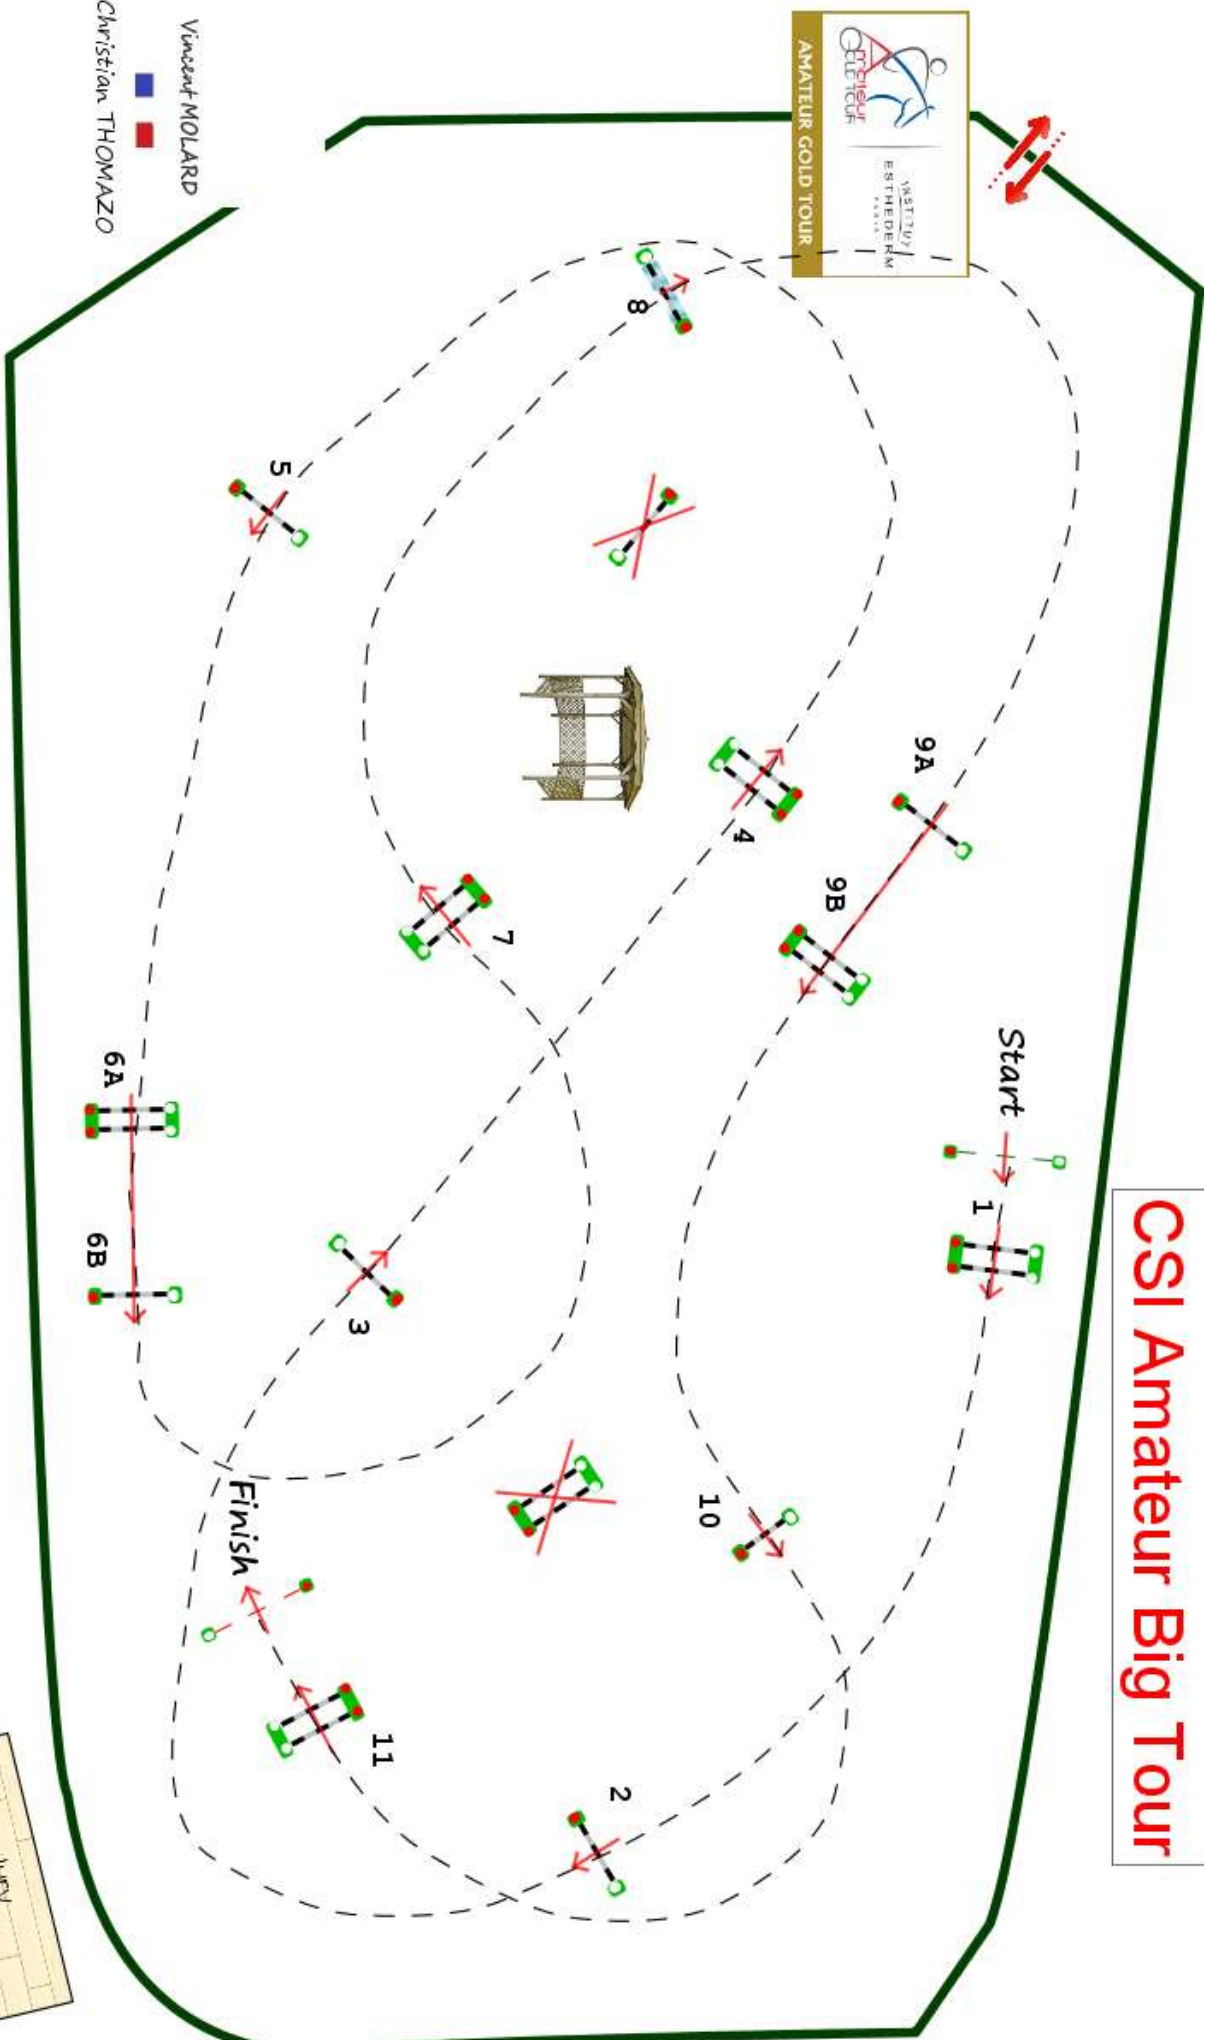

Type : CSI Amateur BT

Height : 1.2m

Class speed : 350m/m

Table of A against the

penalties : clock

Article : 238.2.1a

Length : 450.0m

Time allowed : **78s**

Time limit : 156s

Table of without jump off

penalties :

CSI Amateur Big Tour

Vincent MOLARD
■ ■
Christian THOMAZO

Jury