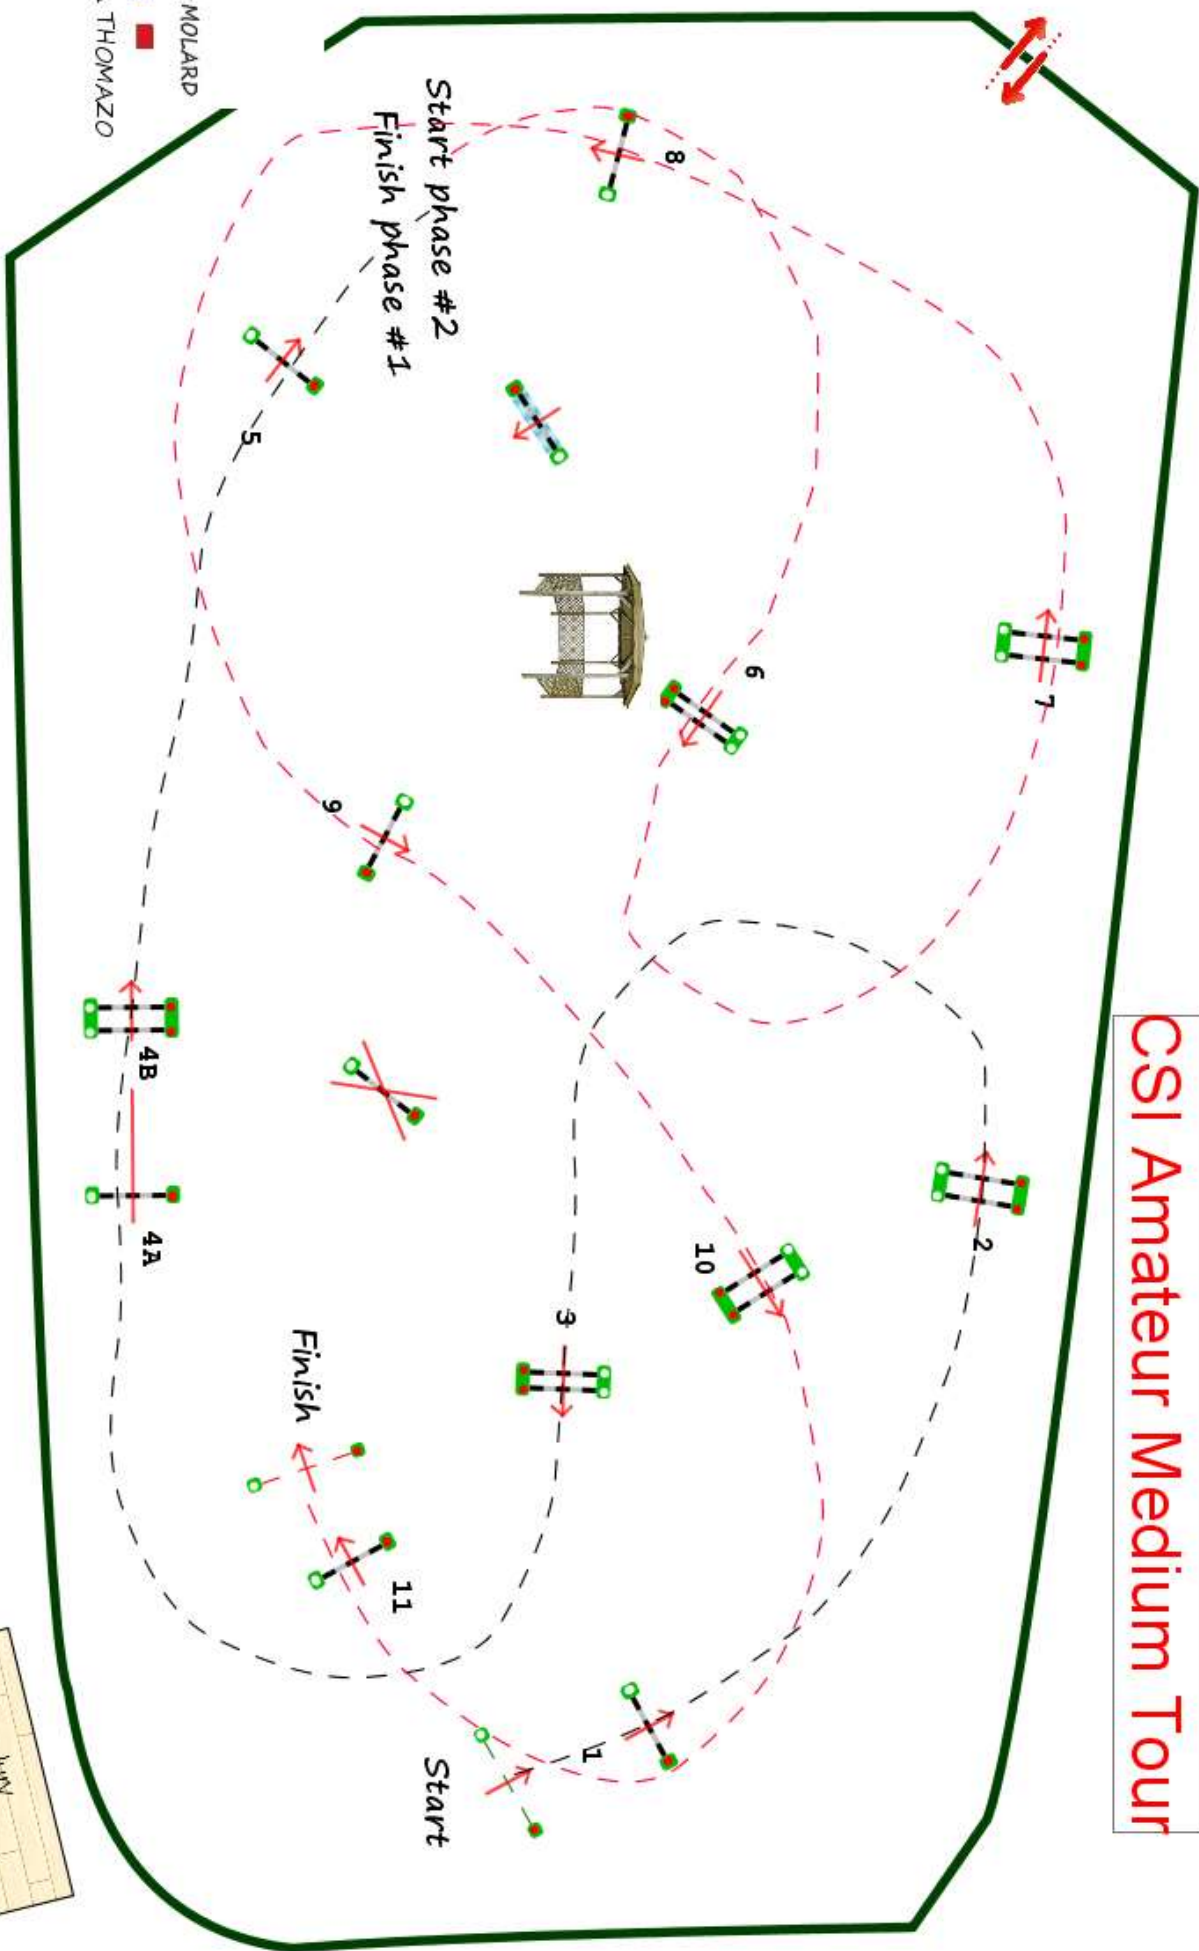

Type : CSI Amateur MT
Height : 1.1m
Class speed : 350m/m

Table of Special two
penalties : phases A not
against the clock

Article : 274.2.5
Length : 210.0m

Time allowed : **36s**
Time limit : 72s

Table of A against the
penalties : clock

Length : 250.0m
Time allowed : **43s**
Time limit : 86s

CSI Amateur Medium Tour

Vincent MOLARD

Christian THOMAZO

Jury