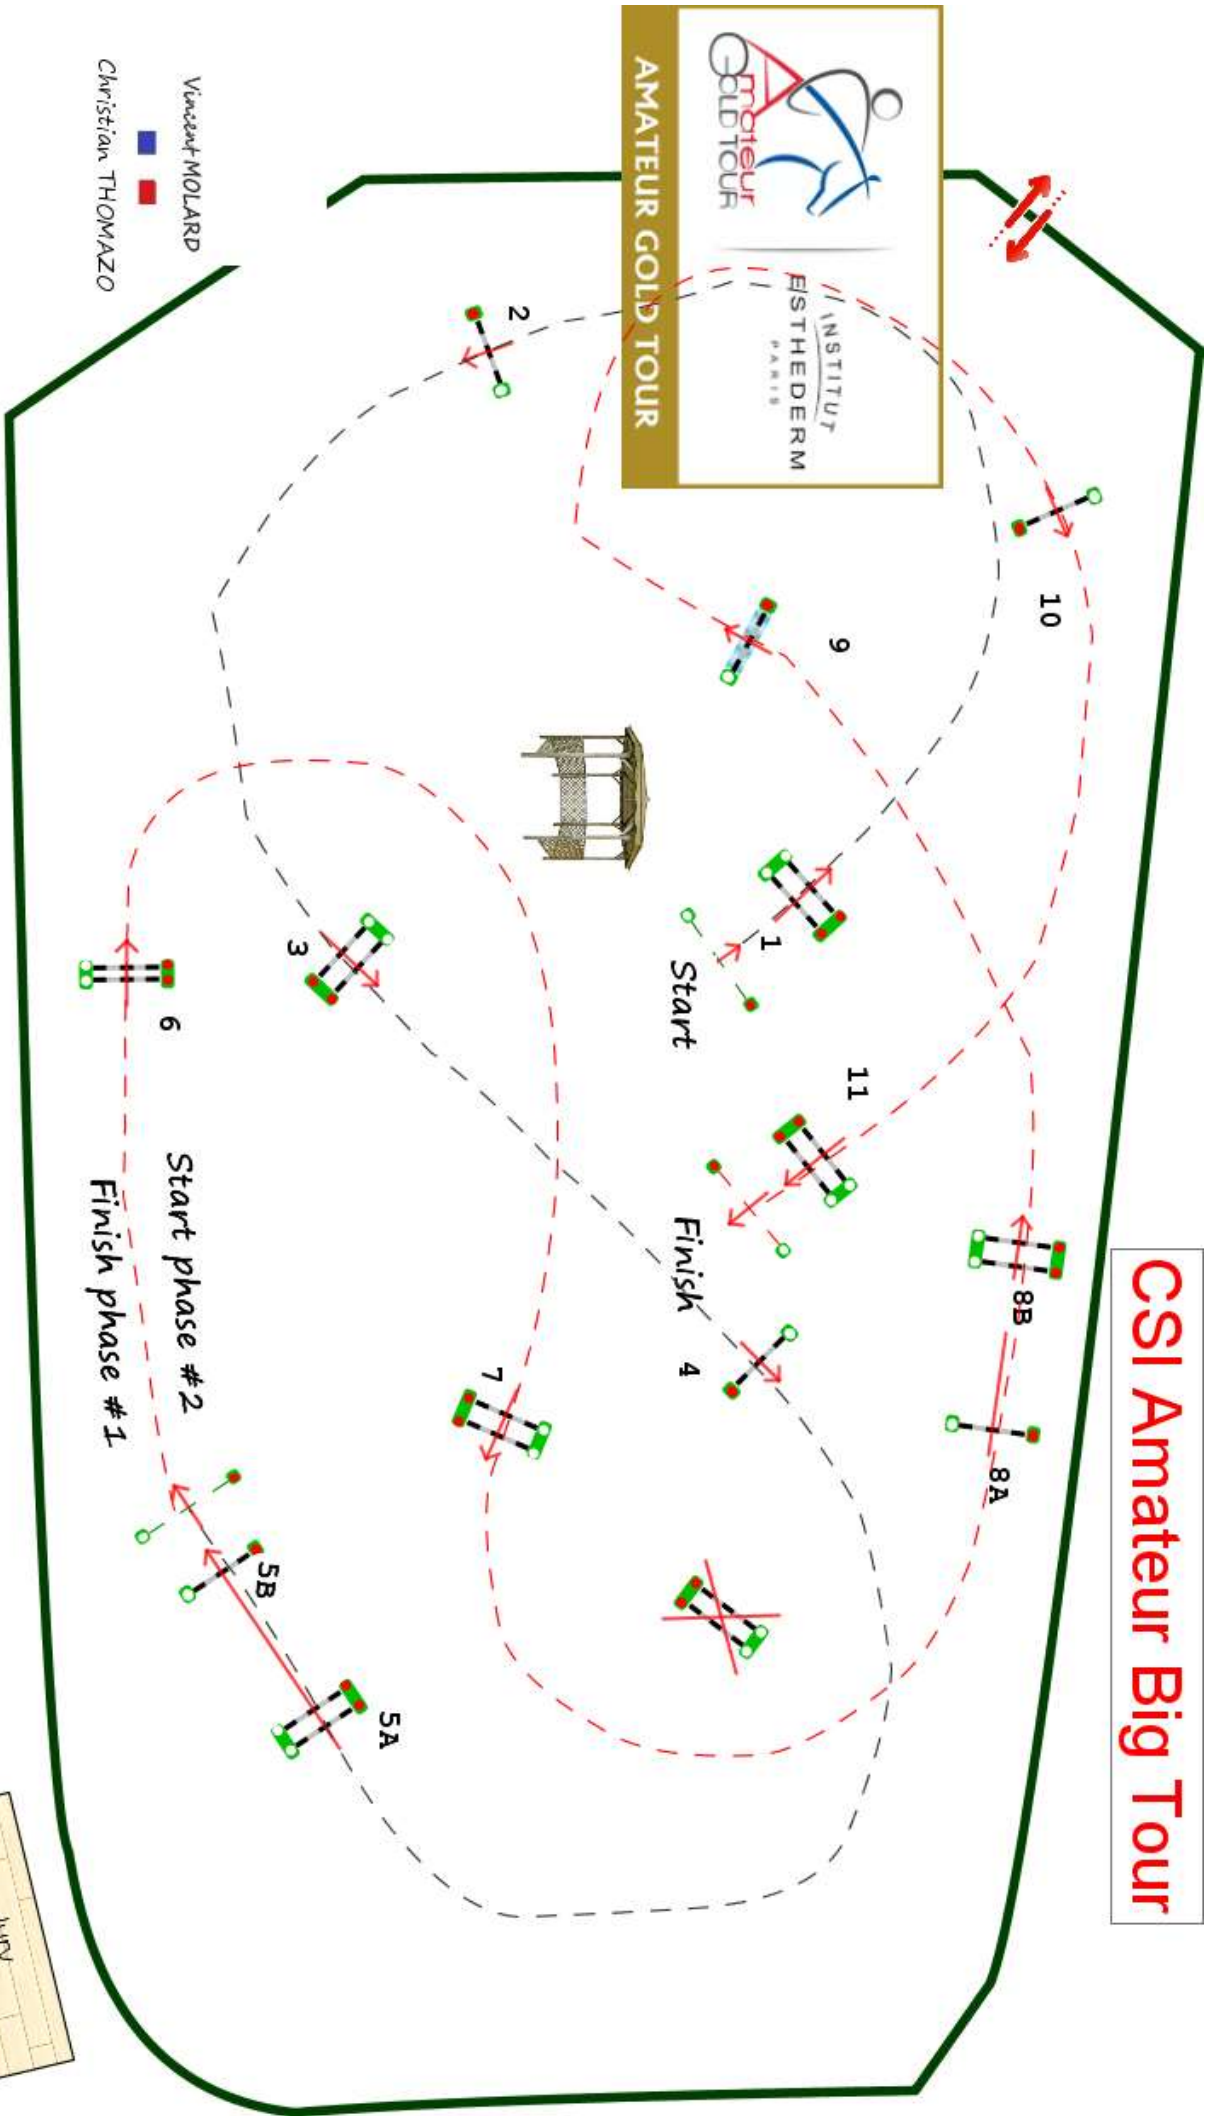

Type : CSI Amateur BT

Height : 1.2m

Class speed : 350m/m

Table of Special two

penalties : phases A not against the clock

Article : 274.2.5

Length : 230.0m

Time allowed : 40S

Time limit : 80s

Table of A against the

penalties : clock

Length : 260.0m

Time allowed : 45S

Time limit : 90s

CSI Amateur Big Tour

AMATEUR GOLD TOUR

INSTITUT ESTHERM PARIS

Vincent MOLARD
■ ■
Christian THOMAZO

Jury