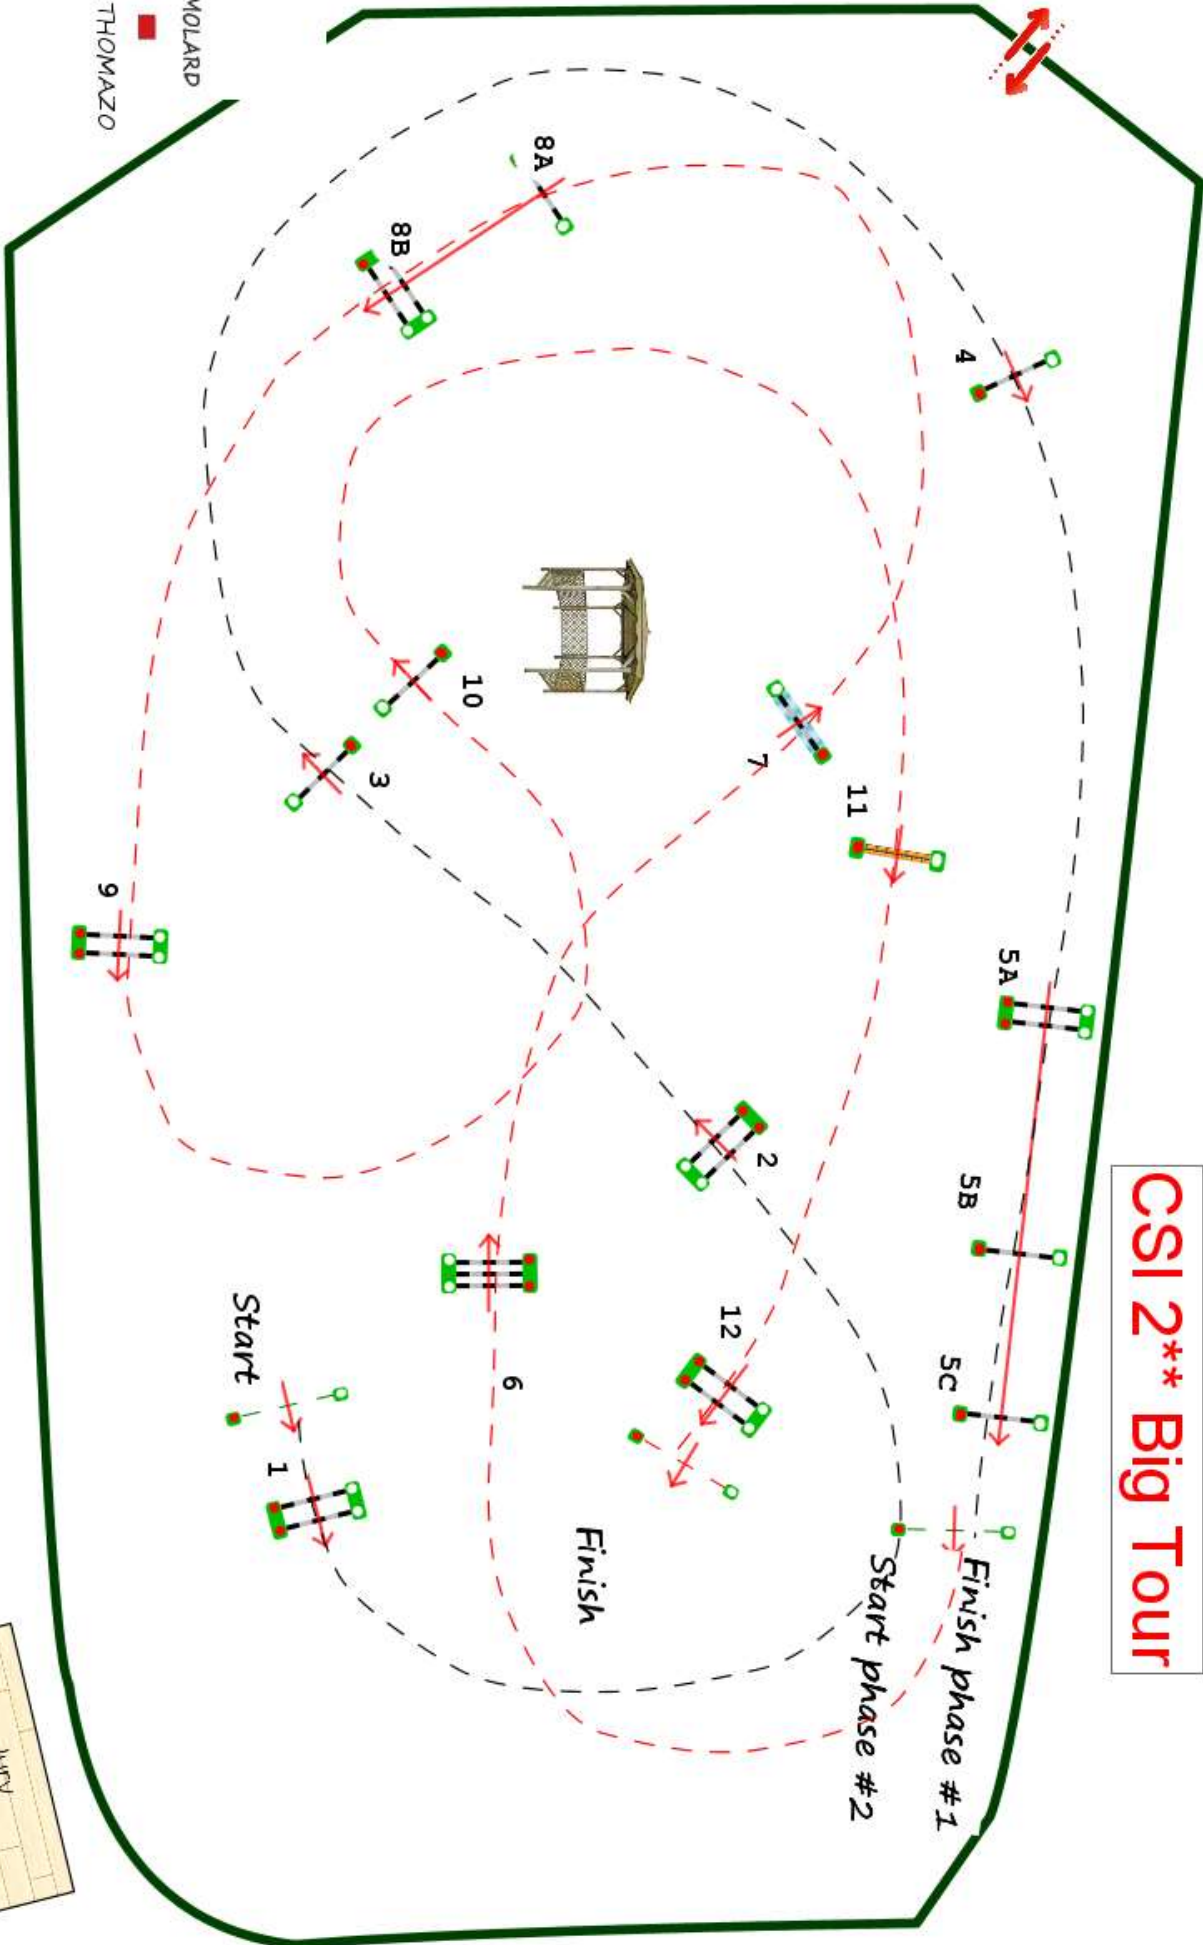

Type : CSI2* BT
Height : 1.4m
Class speed : 350m/m

Table of Special two
penalties : phases A not
against the clock

Article : 274.2.5
Length : 250.0m

Time allowed : 43S
Time limit : 86s

Table of A against the
penalties : clock

Length : 300.0m

Time allowed : 52S
Time limit : 104s

CSI 2** Big Tour

Vincent MOLARD

Christian THOMAZO

Jury