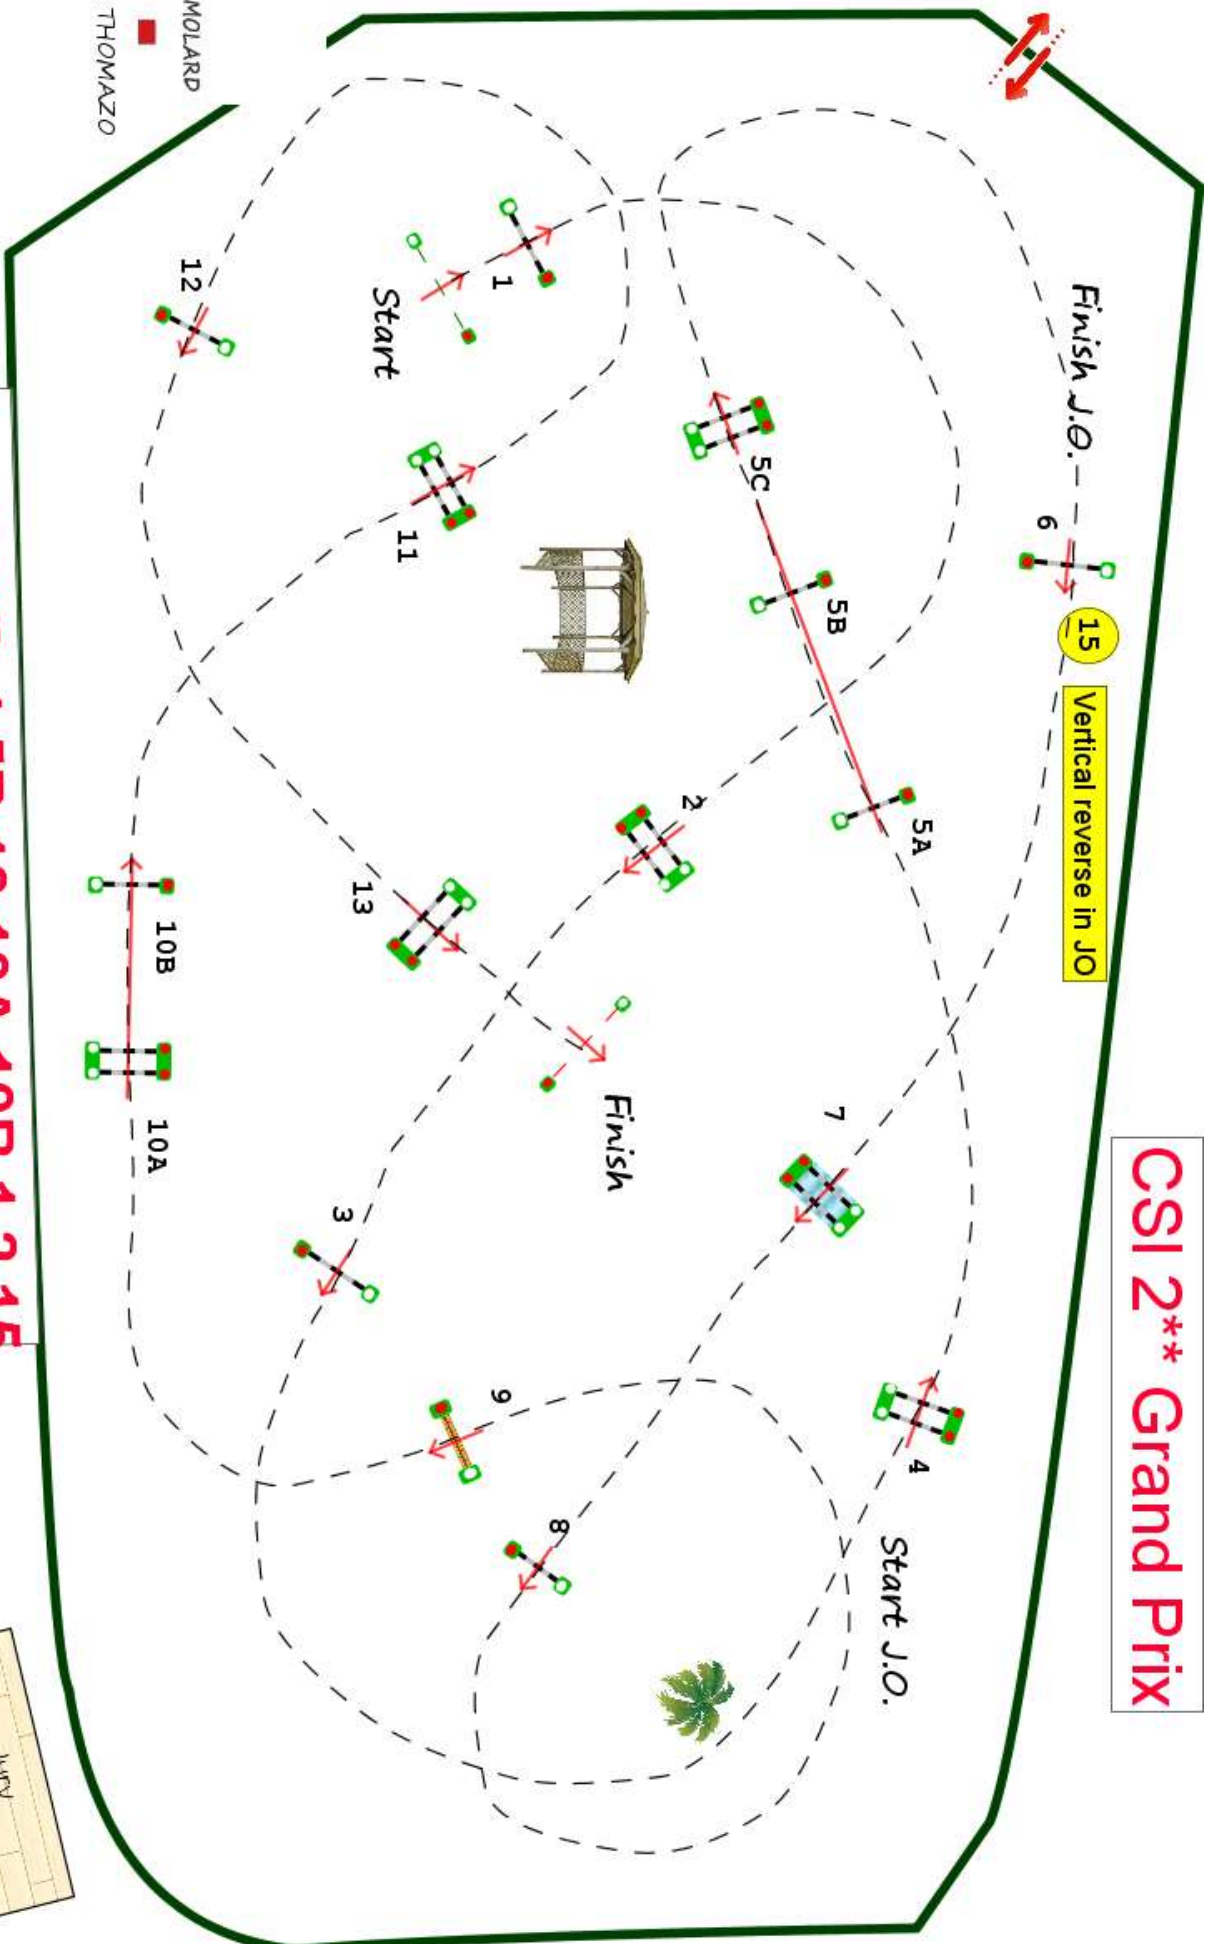

Type : GP145
 Height : 1.45m
 Class speed : 375m/m

Table of A against the
 penalties : clock
 Article : 231.2.2

Table of With a Jump off
 penalties : against the clock
 Length : 310.0m
 Time allowed : 50s
 Time limit : 100s

CSI 2** Grand Prix

Jump off: 4.5B.13.10A.10B.1.2.15

JURY		