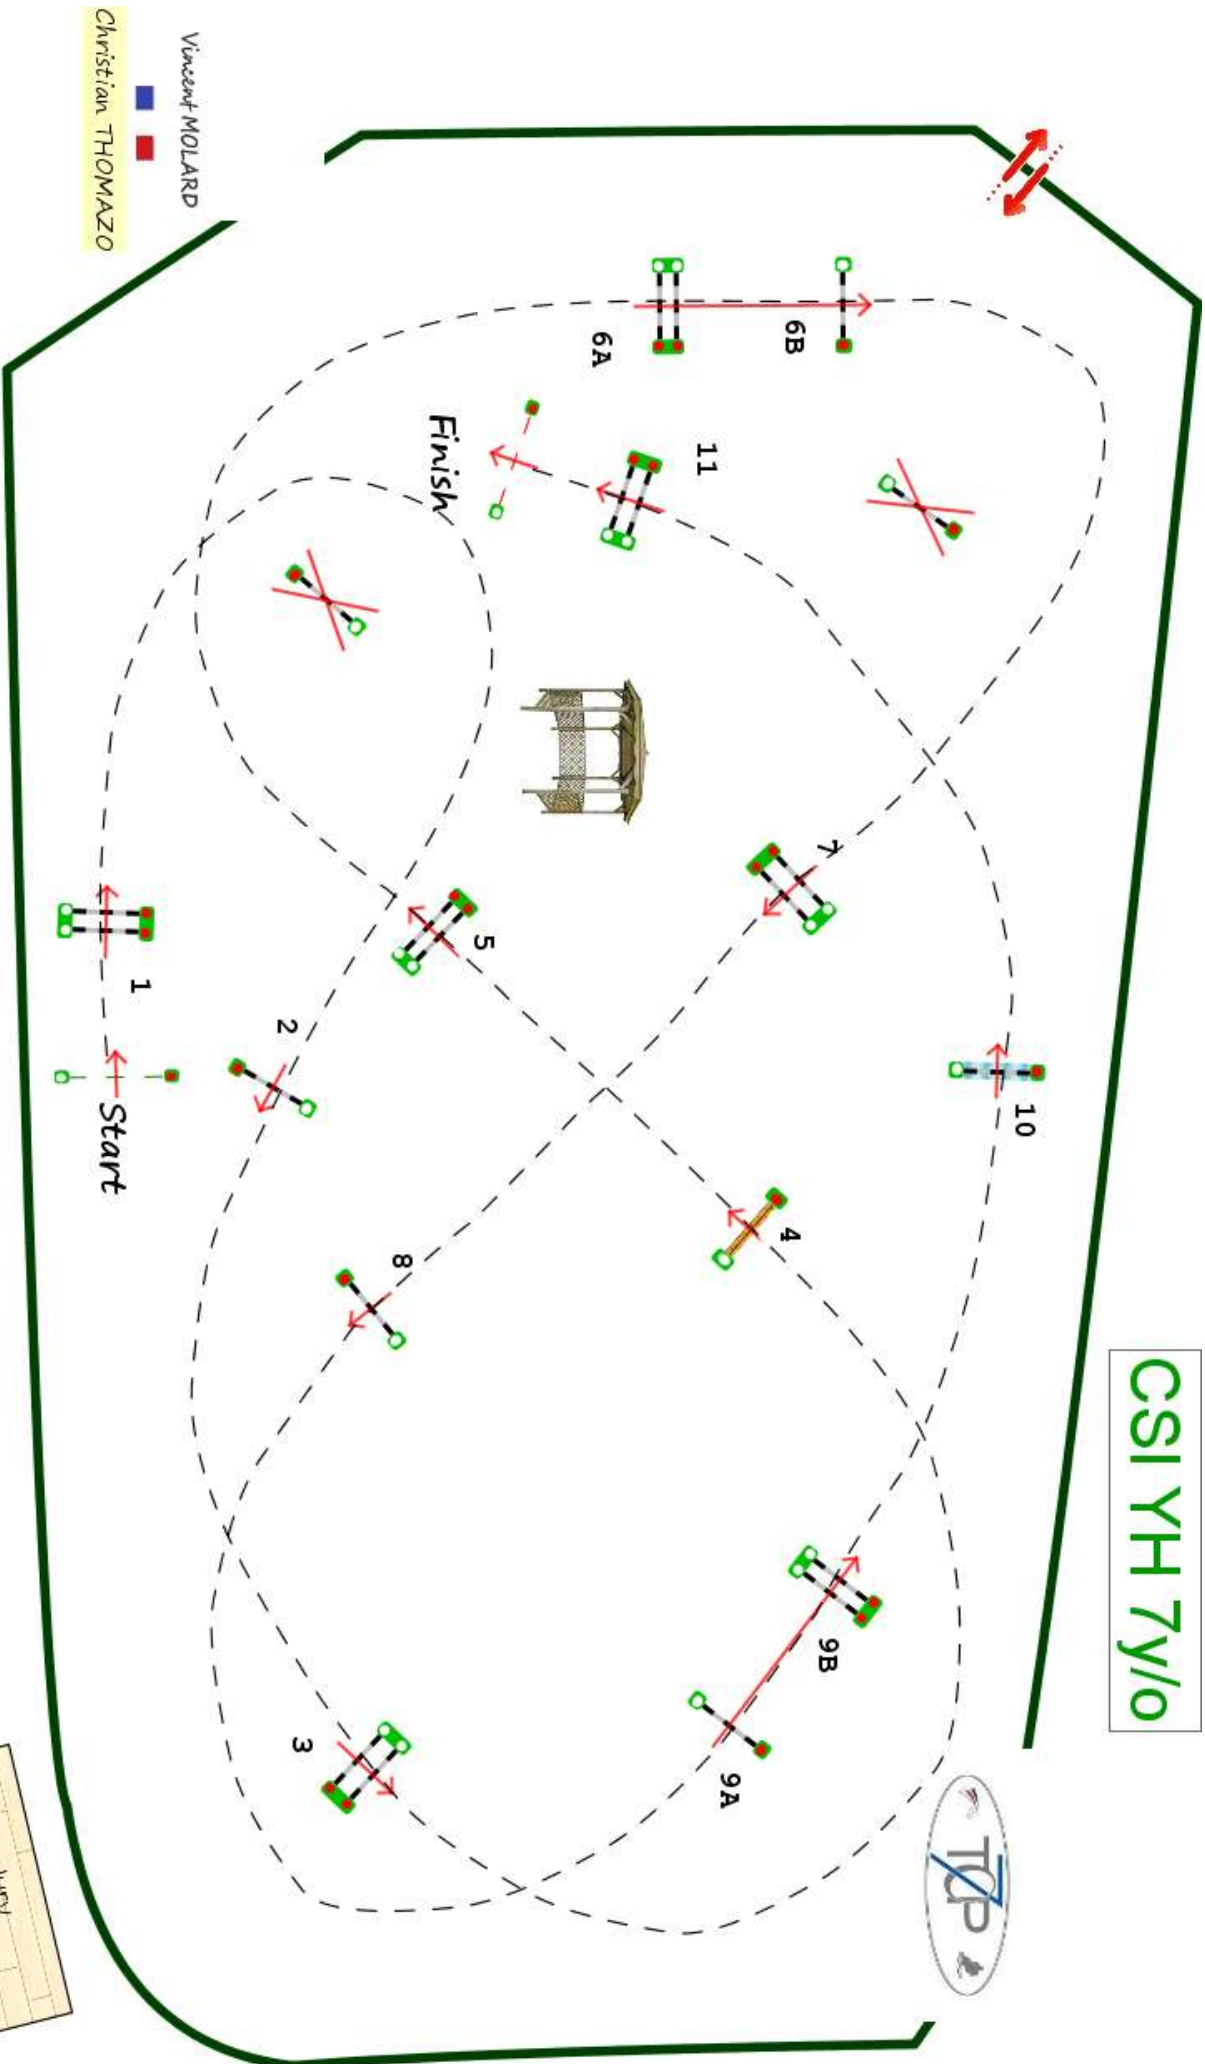

Type : CSI YH 7y/o

Height : 1.3m

Class speed : 350m/m

Table of A not against the

penalties : clock

Article : 238.1.1

Length : 500.0m

Time allowed : **86s**

Time limit : 172s

Table of without jump off

penalties :

CSI YH 7y/o

Vincent MOLARD

Christian THOMAZO

Jury	