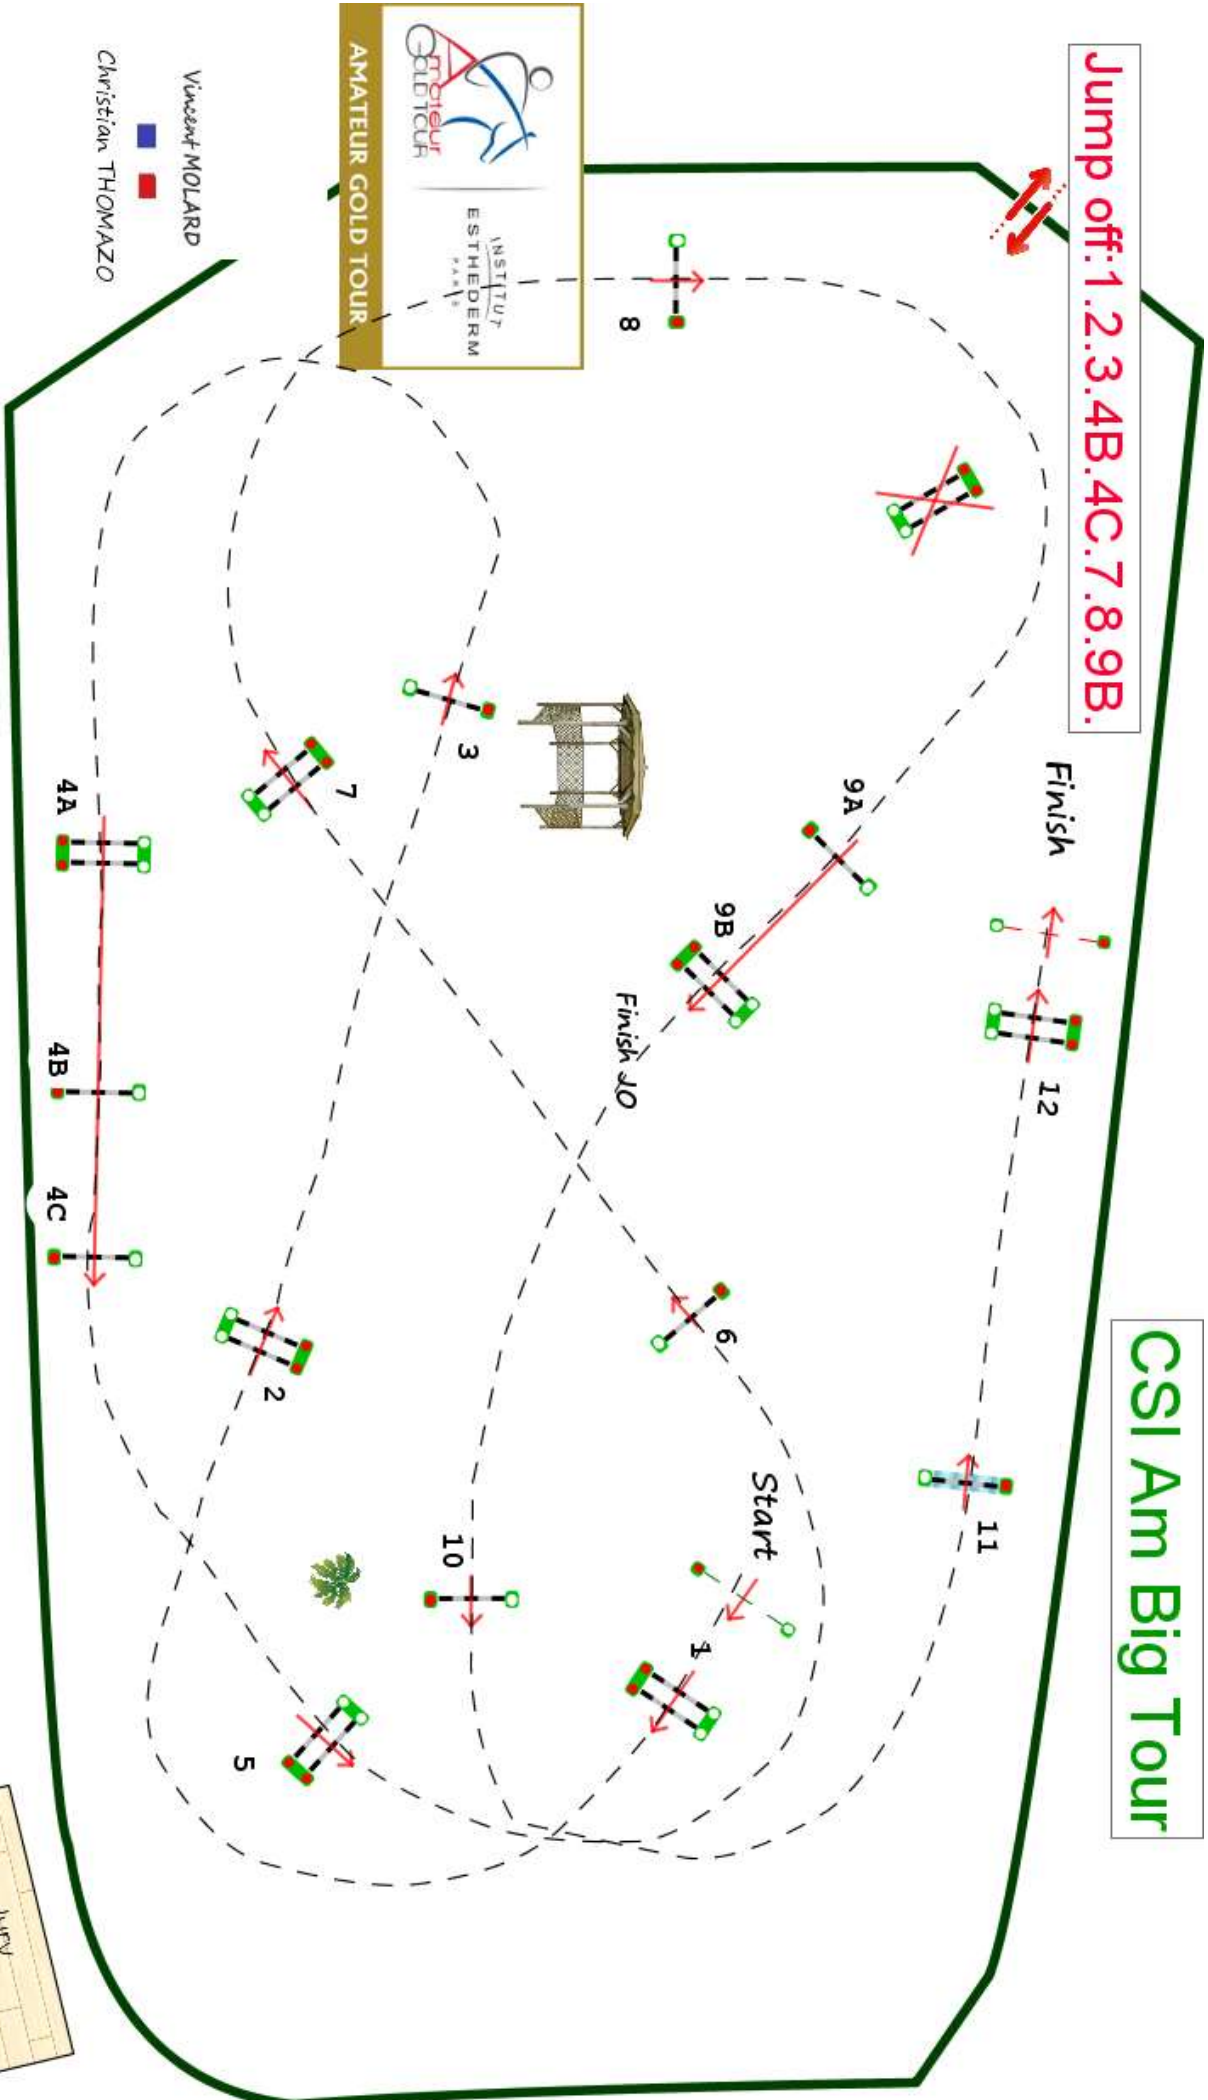

Type : CSI AM 125
Height : 1.25m
Class speed : 350m/m

Table of A against the penalties : clock
Article : 231.2.2
Length : 460.0m
Time allowed : 79S
Time limit : 158s

Table of With Jump off penalties : against the clock
Length : 290.0m
Time allowed : 50S
Time limit : 100s

Jump off: 1.2.3.4B.4C.7.8.9B.

CSI Am Big Tour

AMATEUR GOLD TOUR

INSTITUT ESTHERM PARIS

Vincent MOLARD

Christian THOMAZO

Jury