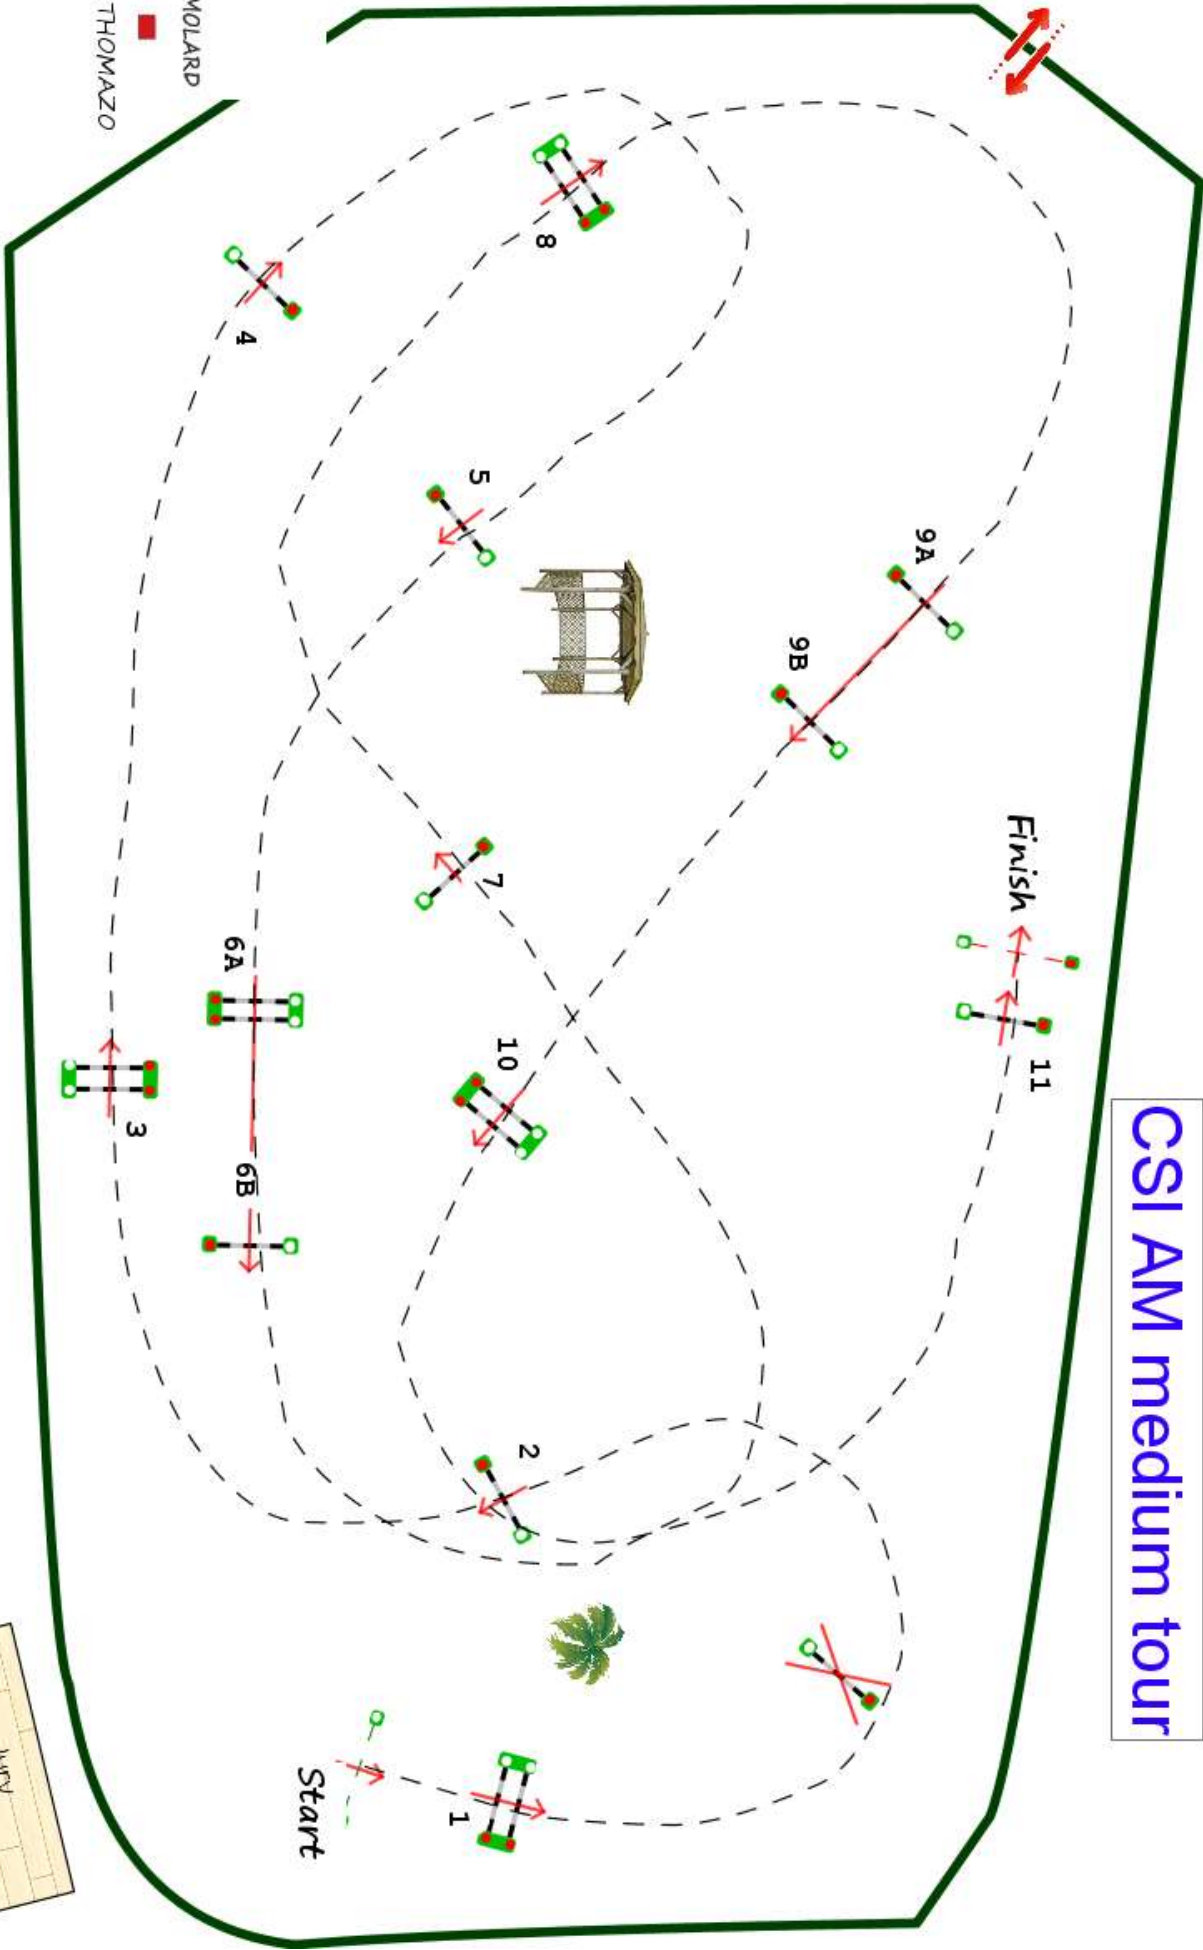

Type : CSI AM 110

Height : 1.1m

Class speed : 350m/m

Table of A against the

penalties : clock

Article : 231.2.1

Length : 430.0m

Time allowed : **74s**

Time limit : 148s

Table of Without Jump off

penalties :

CSI AM medium tour

Vincent MOLARD

Christian THOMAZO

JURY