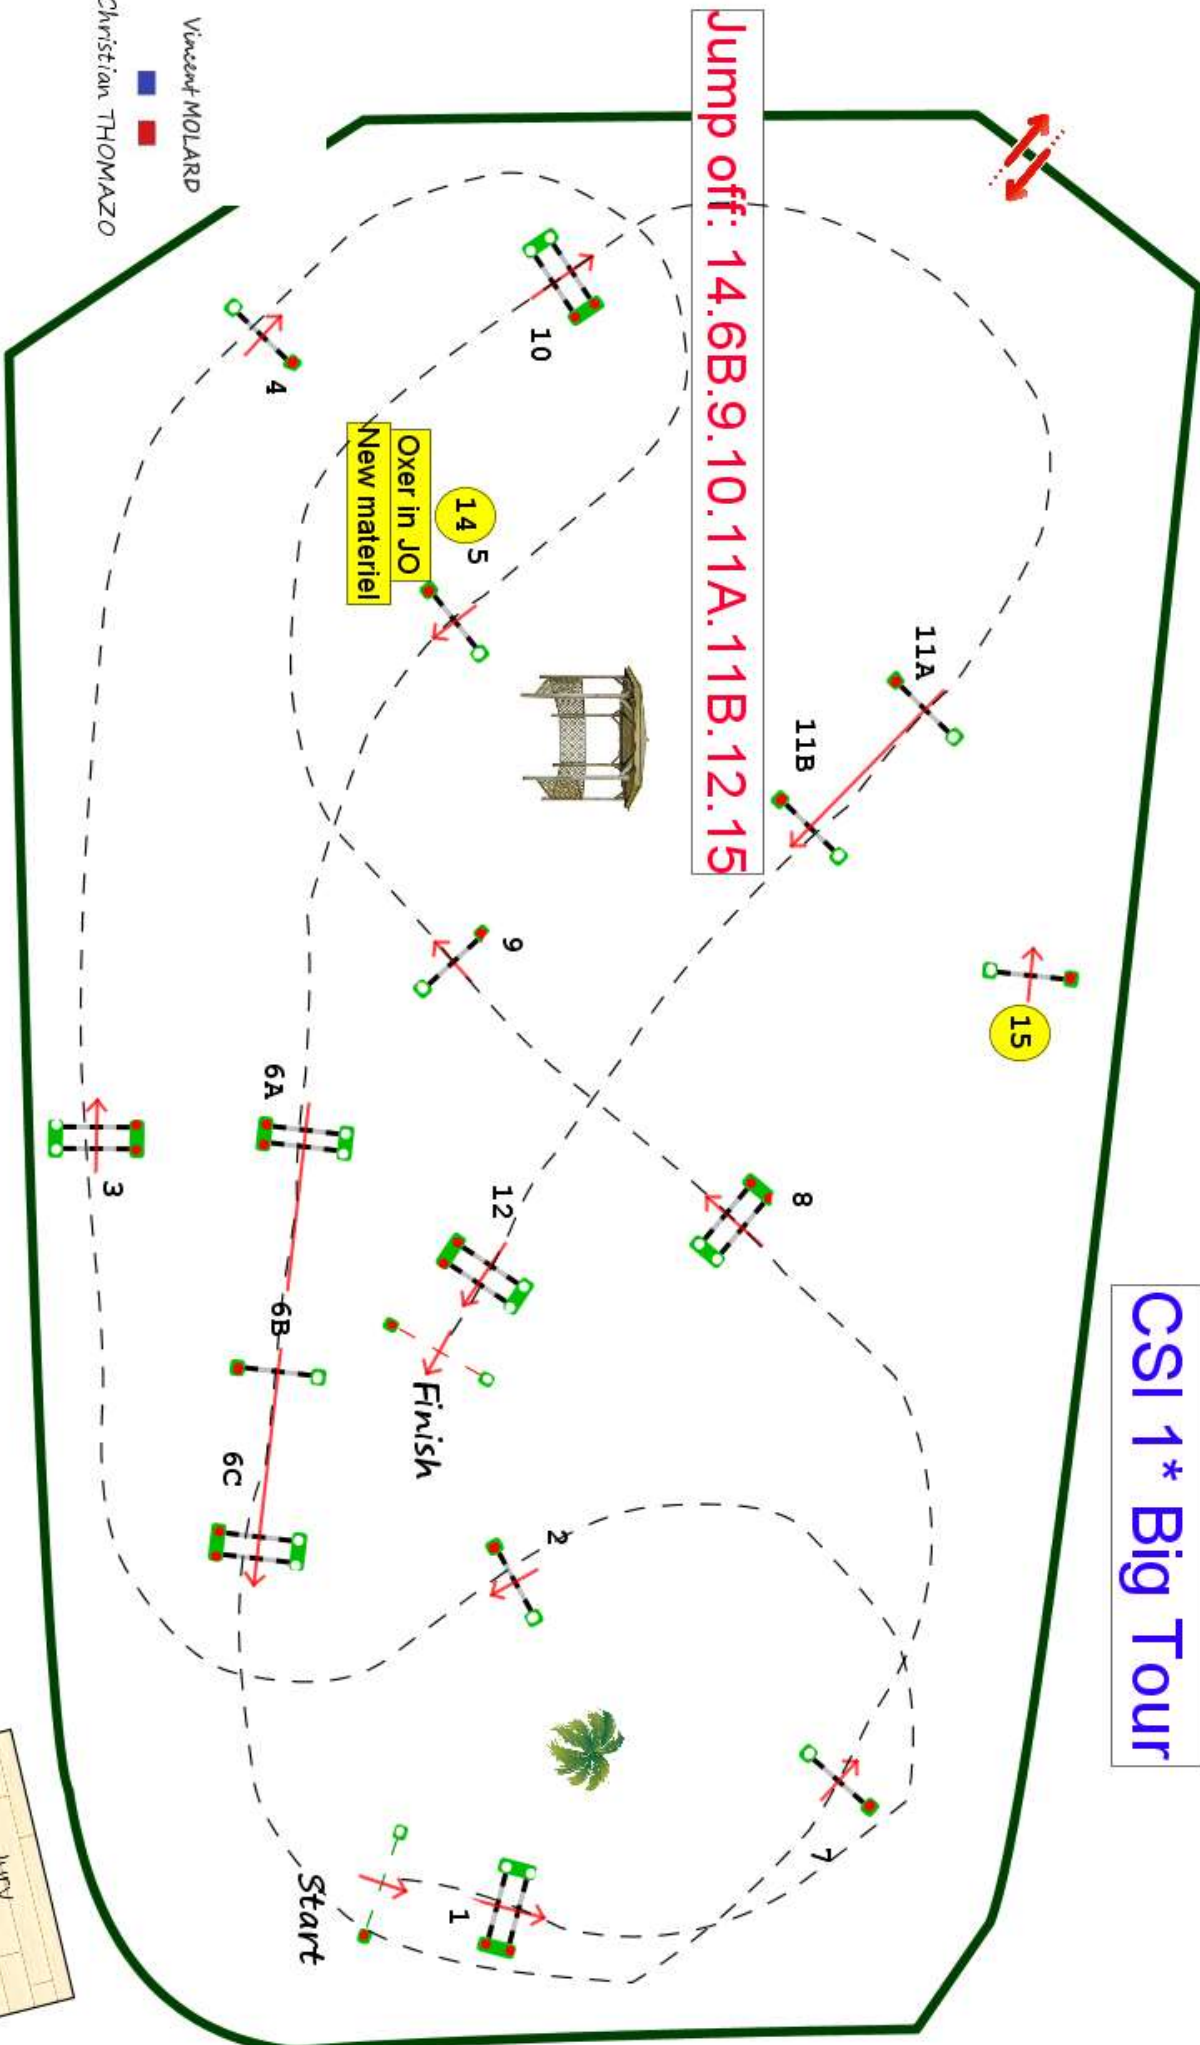

Type : CSI1* B T
 Height : 1.35m
 Class speed : 350m/m

Table of A against the
 penalties : clock
 Article : 231.2.2
 Length : 420.0m
 Time allowed : **72s**
 Time limit : 144s

Table of With one Jump
 penalties : off against the
 clock
 Length : 280.0m
 Time allowed : **48s**
 Time limit : 96s

CSI 1* Big Tour

Jump off: 14.6B.9.10.11A.11B.12.15

Vincent MOLARD

Christian THOMAZO

Jury		