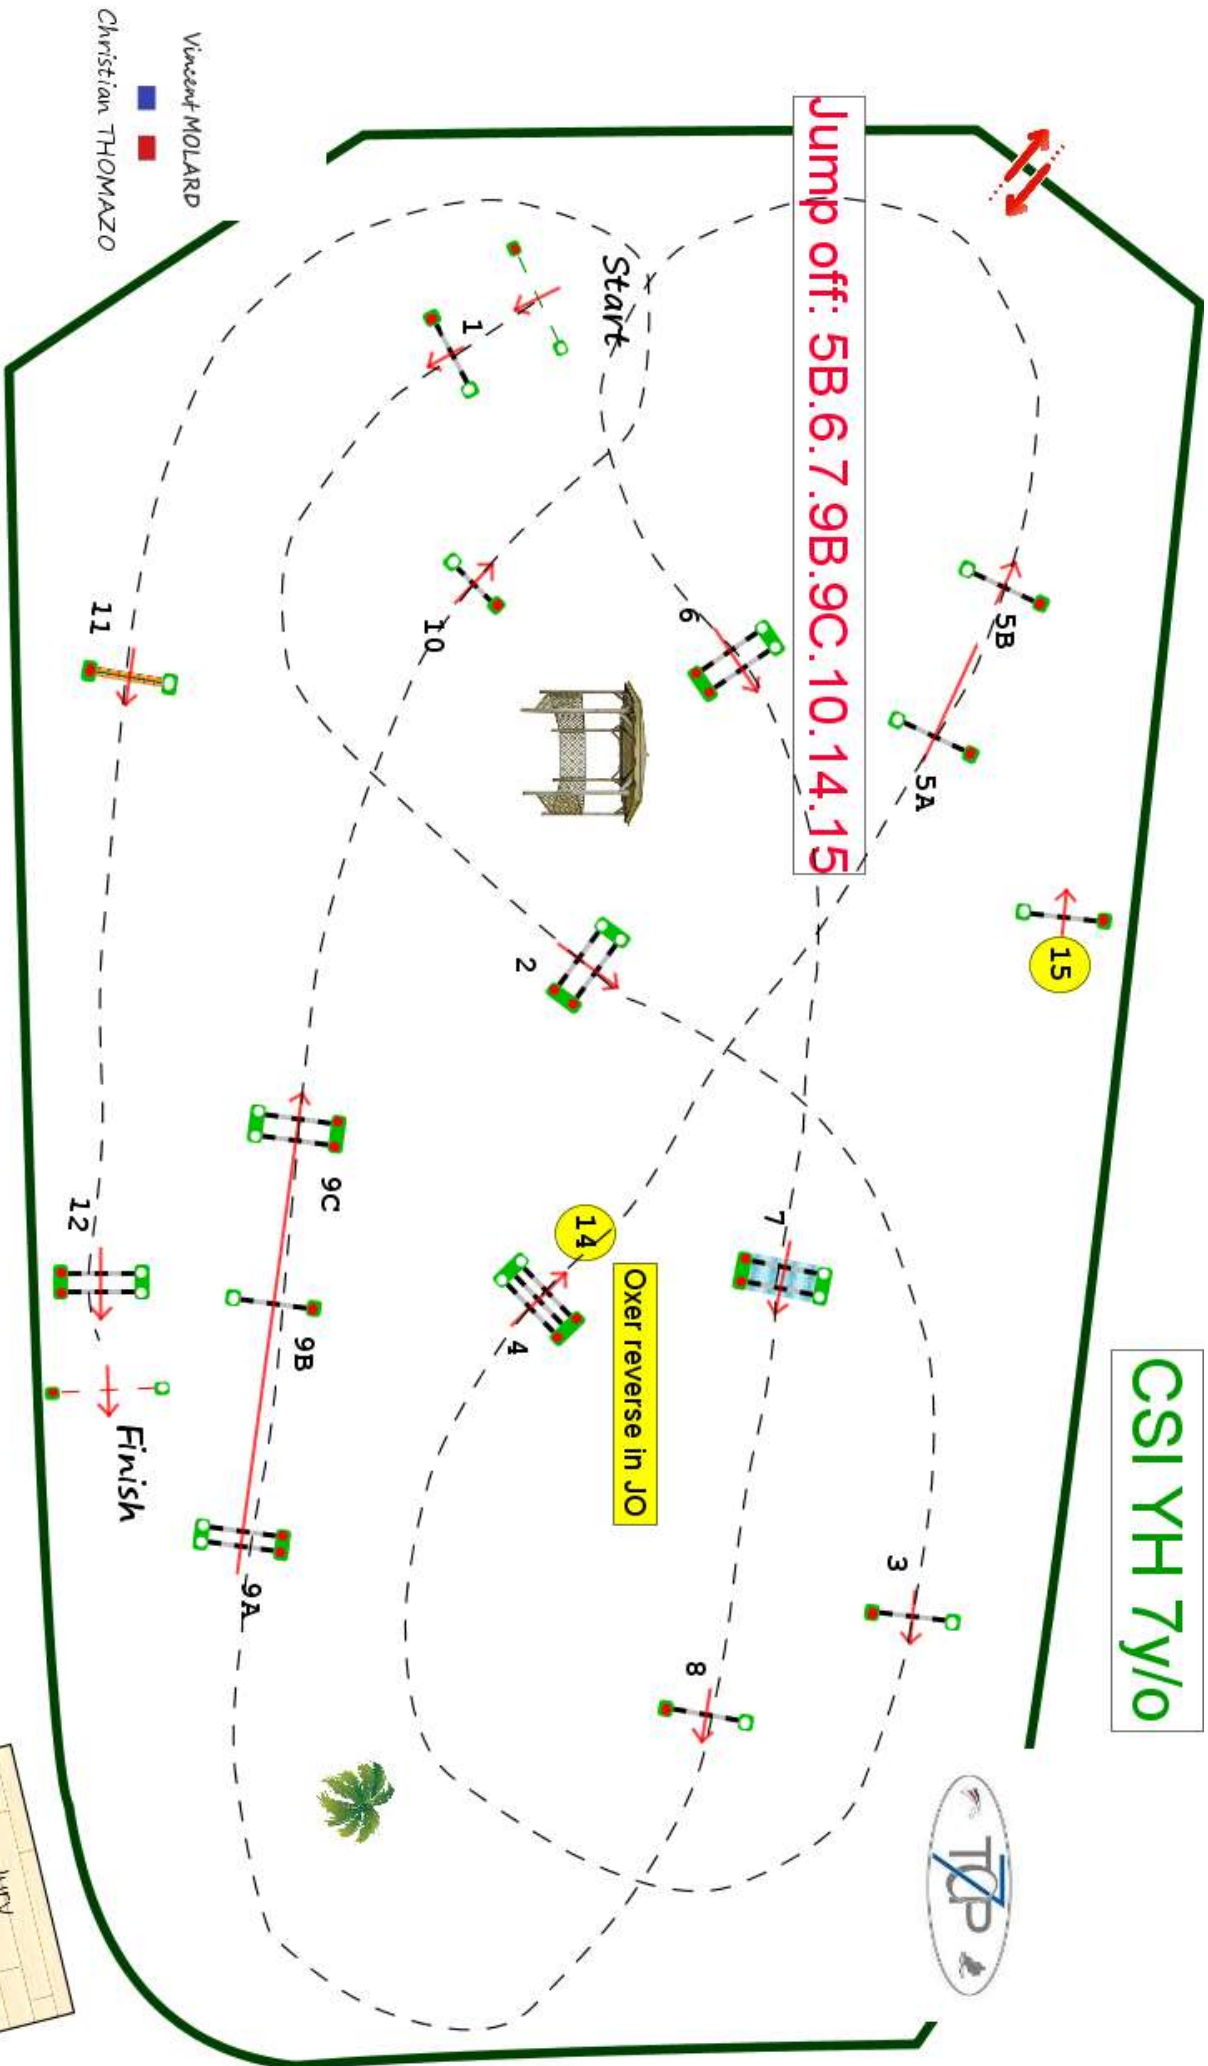

Type : CSI YH 7y/0

Height : 1.35m

Class speed : 350m/m

Table of A against the

penalties : clock

Article : 231.2.2

Length : 450.0m

Time allowed : 78s

Time limit : 156s

Table of Without a Jump

penalties : off against the

clock

Length : 290.0m

Time allowed : 50s

Time limit : 100s

CSI YH 7y/0

Jump off: 5B.6.7.9B.9C.10.14.15

Vincent MOLARD

Christian THOMAZO

JURY