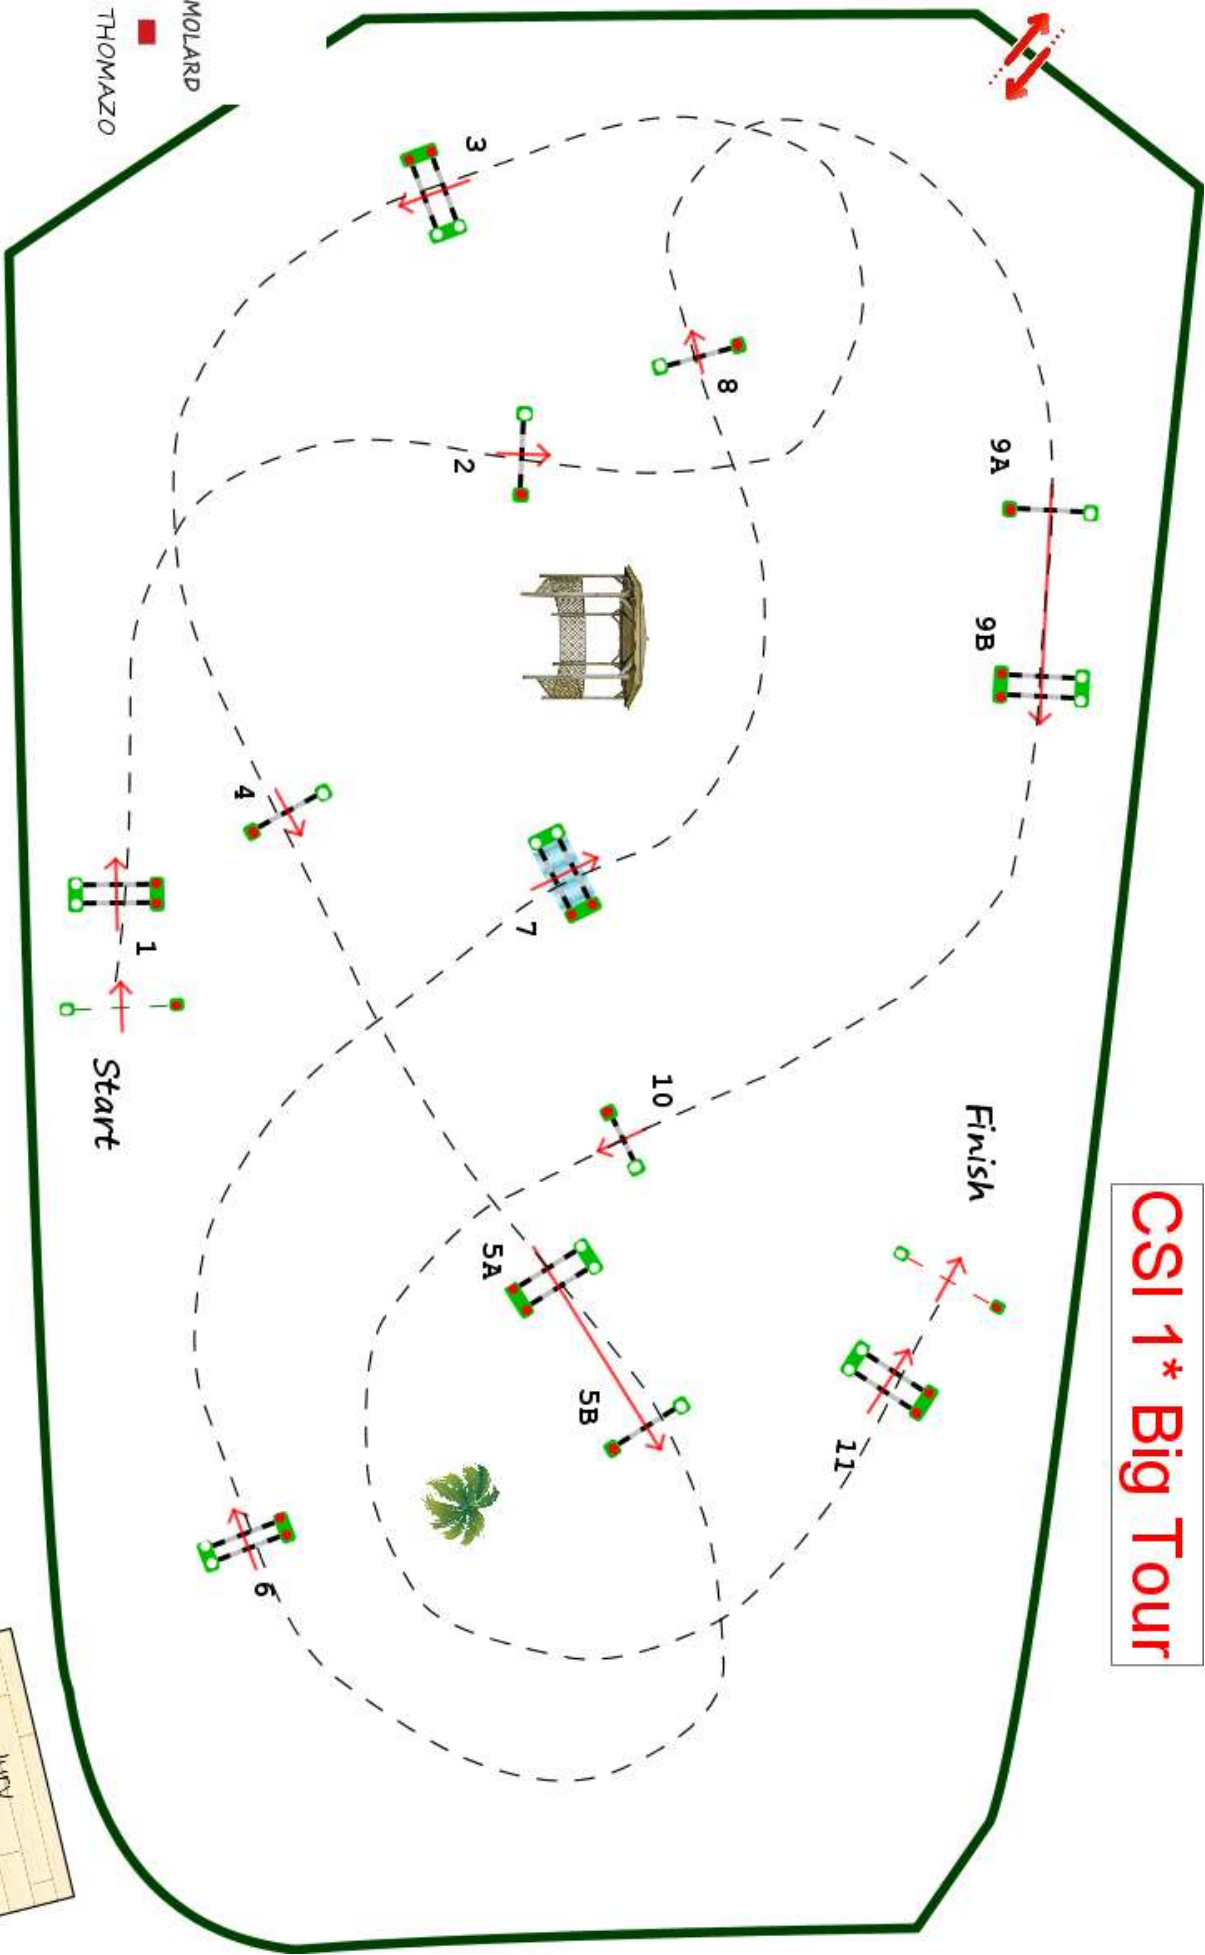

Type : CSI1* BT

Height : 1.3m

Class speed : 350m/m

Table of A against the

penalties : clock

Article : 231.2.1a

Length : 420.0m

Time allowed : **72s**

Time limit : 144s

Table of Without Jump off

penalties :

CSI 1* Big Tour

Vincent MOLARD

Christian THOMAZO

JURY