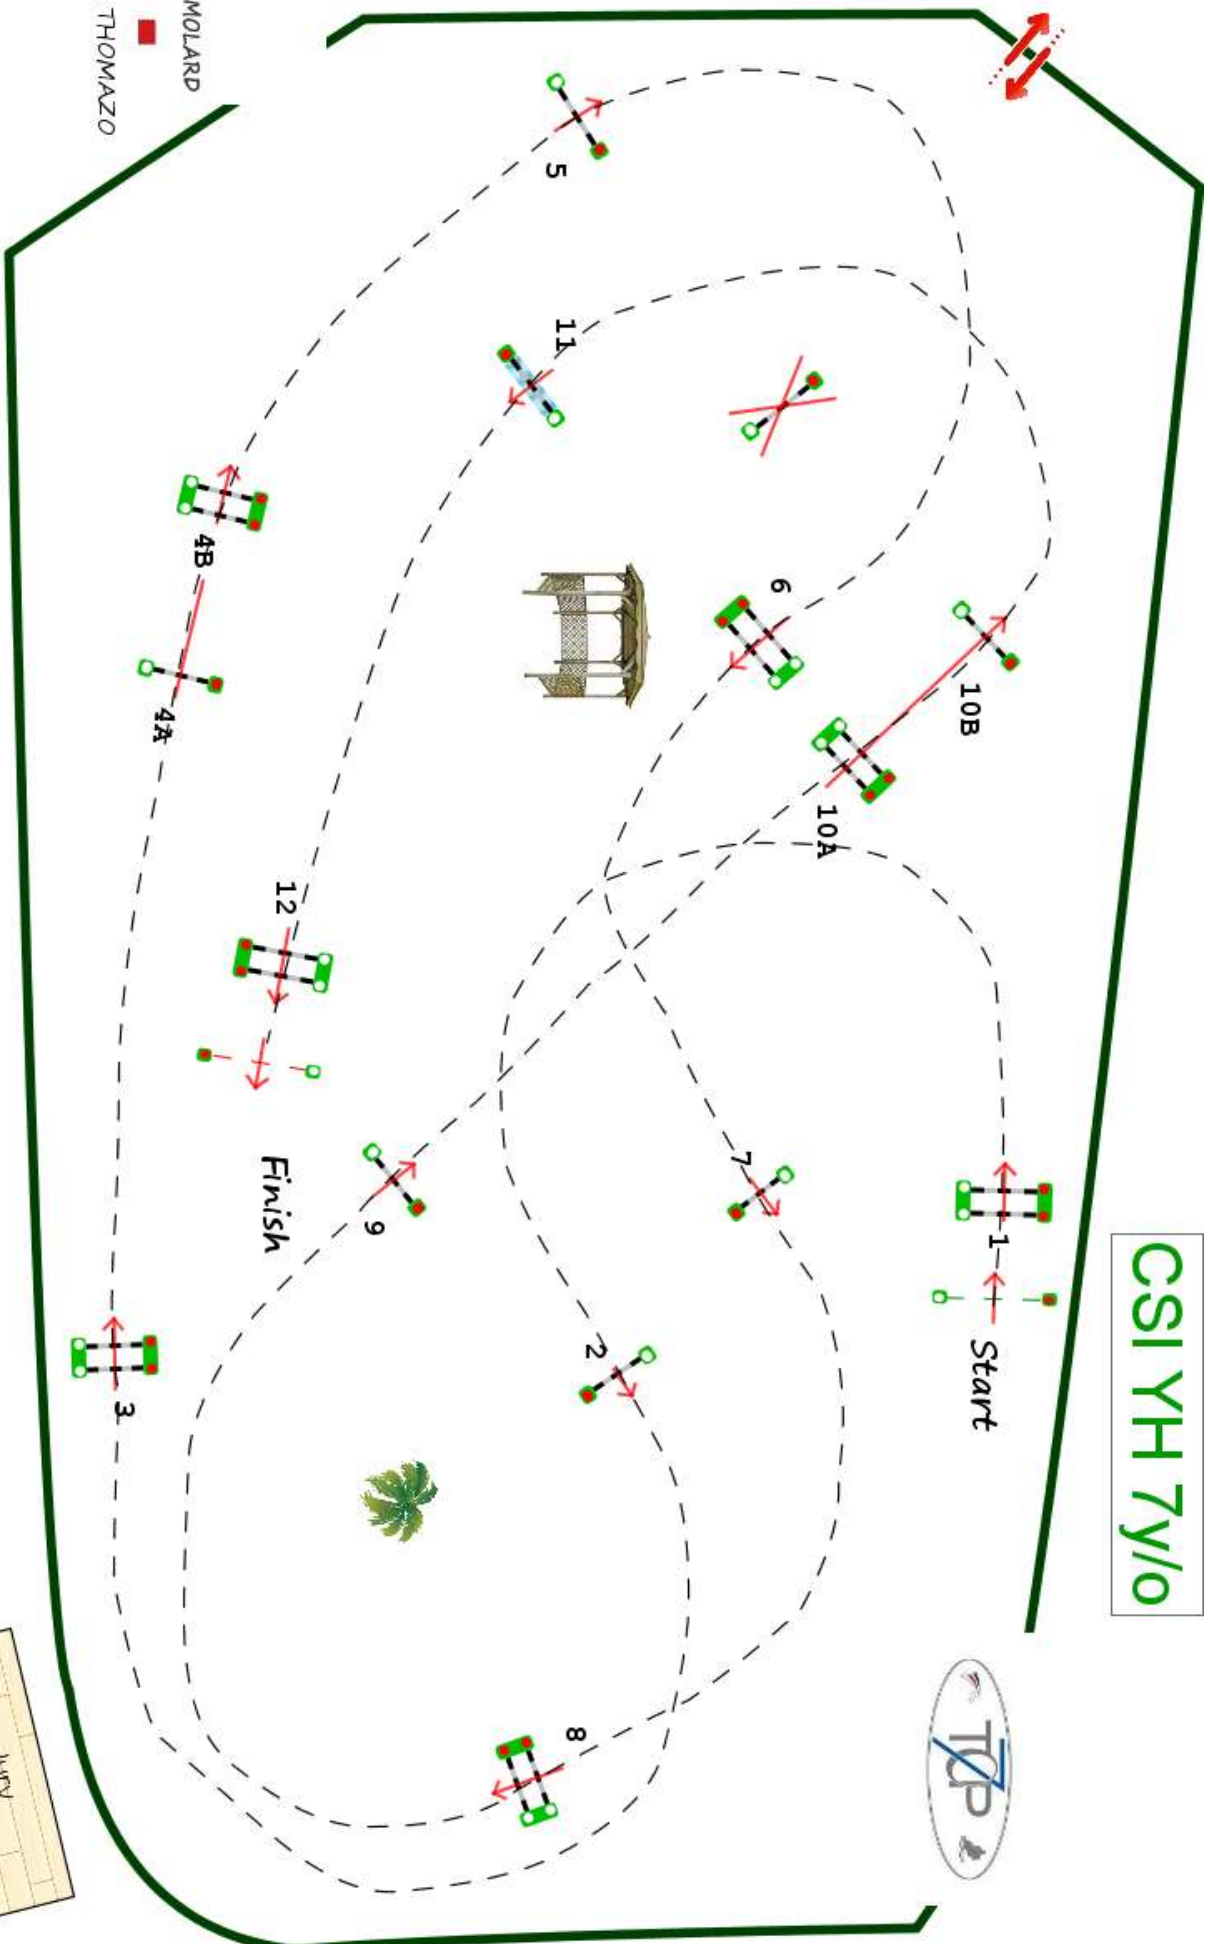

Type : CSI YH 7y/0

Height : 1.35m

Class speed : 350m/m

Table of A one round

penalties : against the clock

Article : 238.2.1a

Length : 480.0m

Time allowed : **8:35**

Time limit : 166s

Table of without jump off

penalties :

CSI YH 7y/0

Vincent MOLARD

Christian THOMAZO