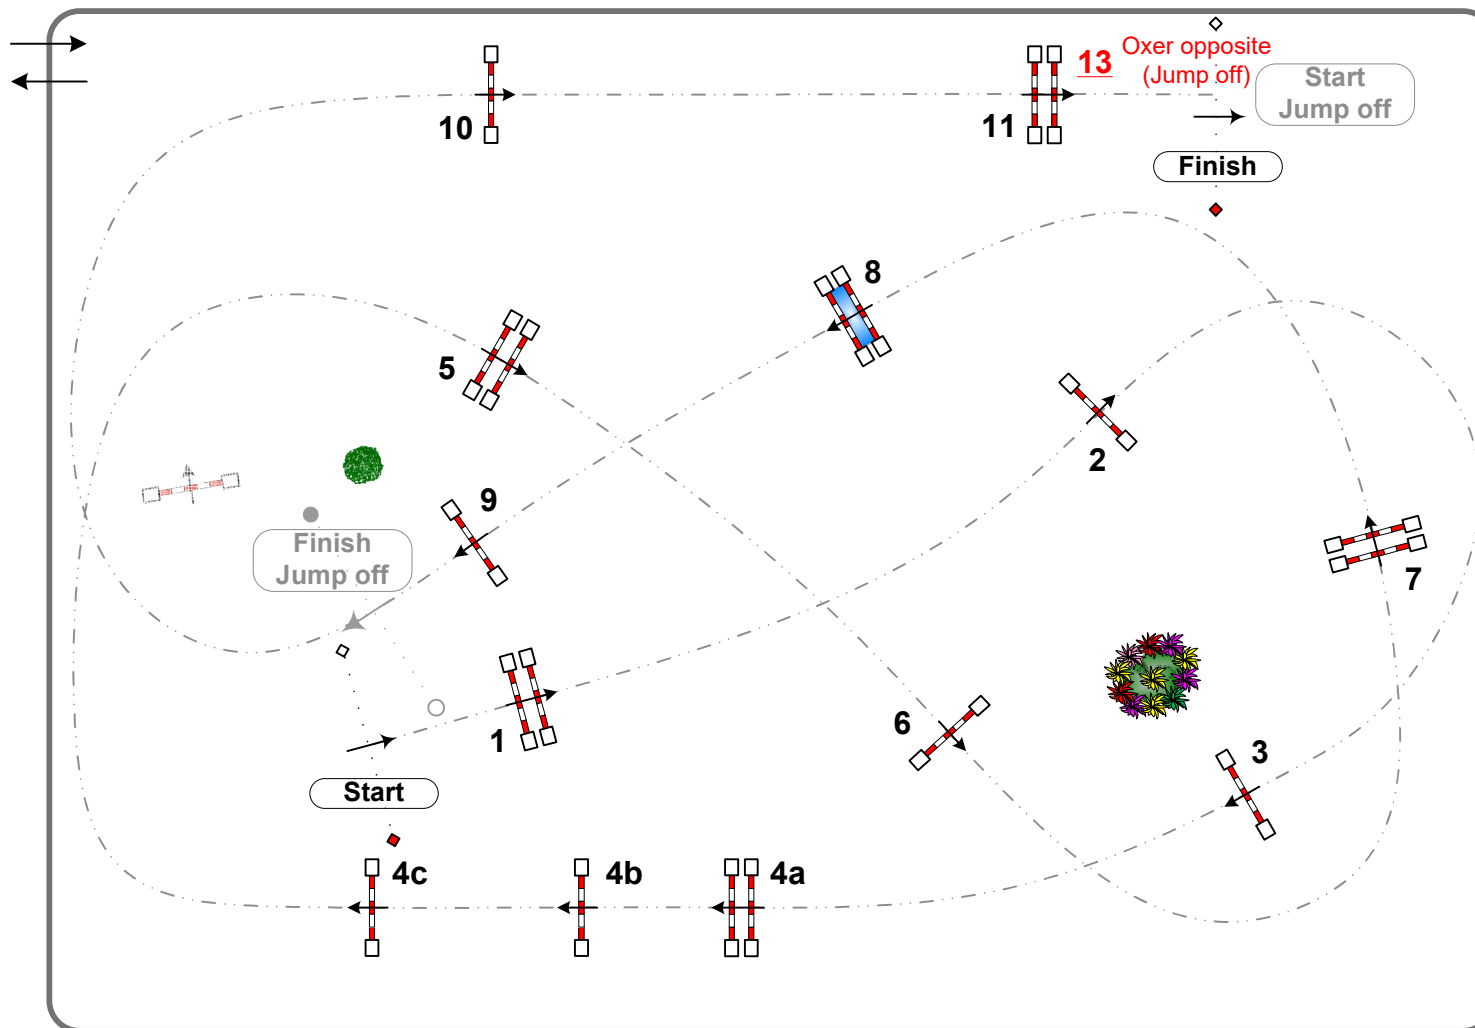

Class n° 28

dimanche 12 mai 2024

Label : CSI Am-A

Height : 1,20 m

Table A, one round against the clock with one jump-off against the clock (Art. 238.2.2a-GP)

Speed : 350 m/min

Jump off **13 - 2 - 3 - 4a - 4b - 6 - 7 - 9**

Distance : 450 m

Distance : 310 m

Time allowed : 78 sec

Time allowed : 54 sec

Time limit : 156 sec

Time limit : 108 sec

Piste de la Dives

Course designer team
 Gérard Lachat (SUI)
 Jean Christophe Laparra (FRA)
 Jean-Sébastien Brenier (FRA)
 Elodie Lobadowsky (FRA)