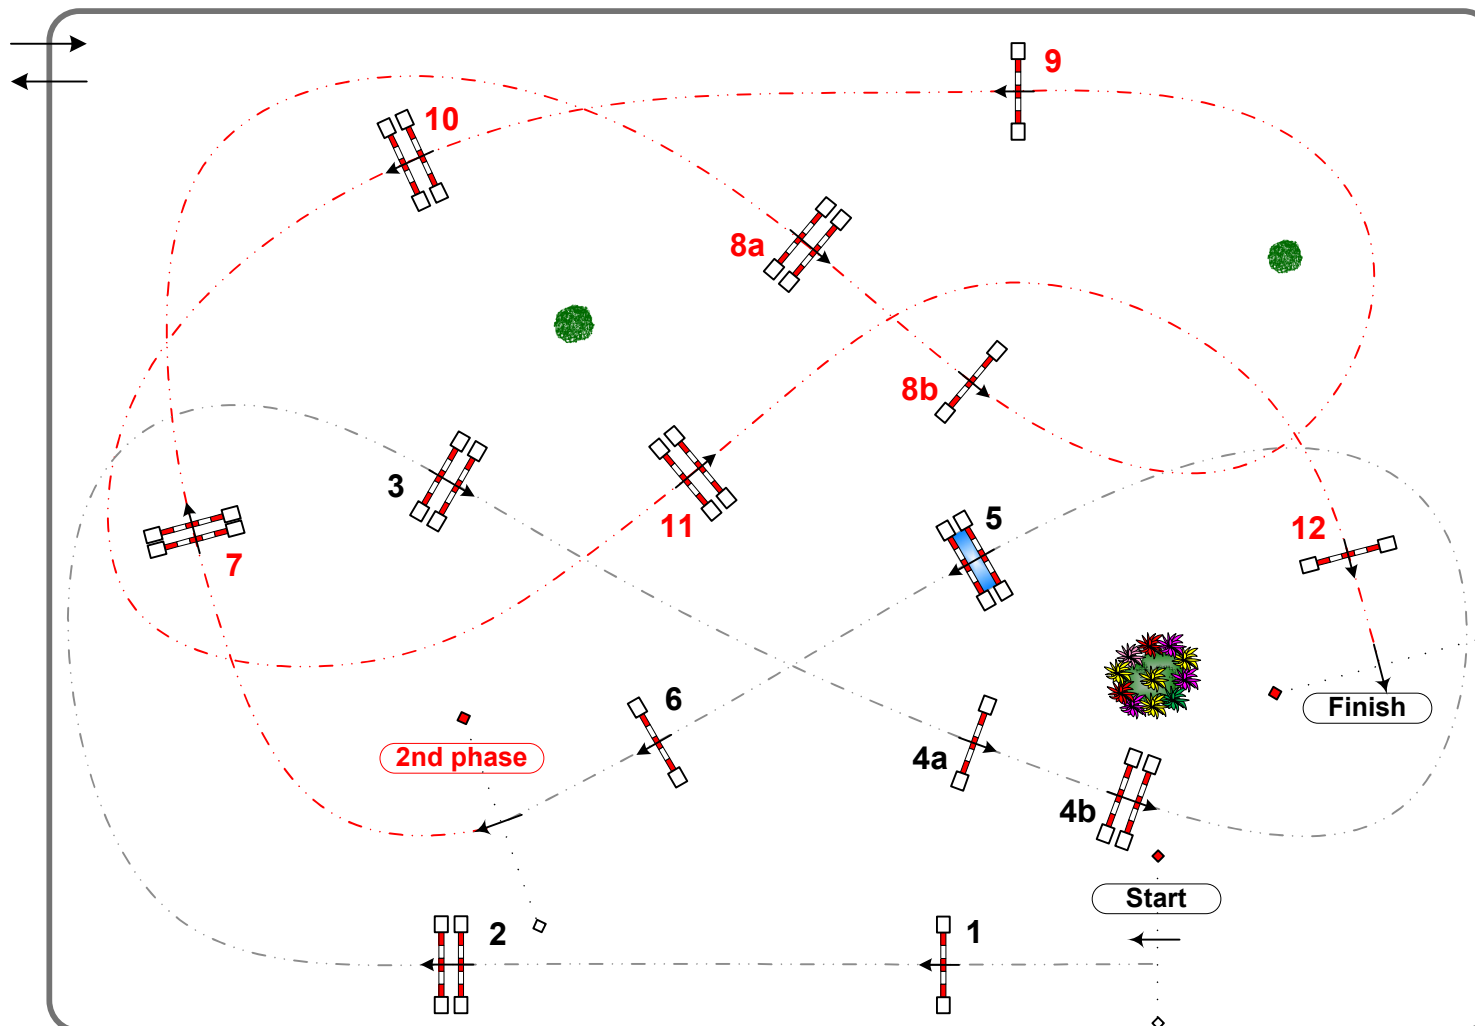

15

CABOURG CLASSIC

CABOURG CLASSIC

Class n° 15

vendredi 10 mai 2024

Label : CSI 3*

Height : 1,40 m

First phase Table A not against the clock. Second phase Table A against the clock

Speed : 350 m/min

2nd phase 7 to 12

Distance : 230 m

Distance : 270 m

Time allowed : 40 sec

Time allowed : 47 sec

Time limit : 80 sec

Time limit : 94 sec

Piste de la Dives

Jury

Course designer team
Gérard Lachat (SUI)
Jean Christophe Laparra (FRA)
Jean-Sébastien Brenier (FRA)
Elodie Lobadowsky (FRA)