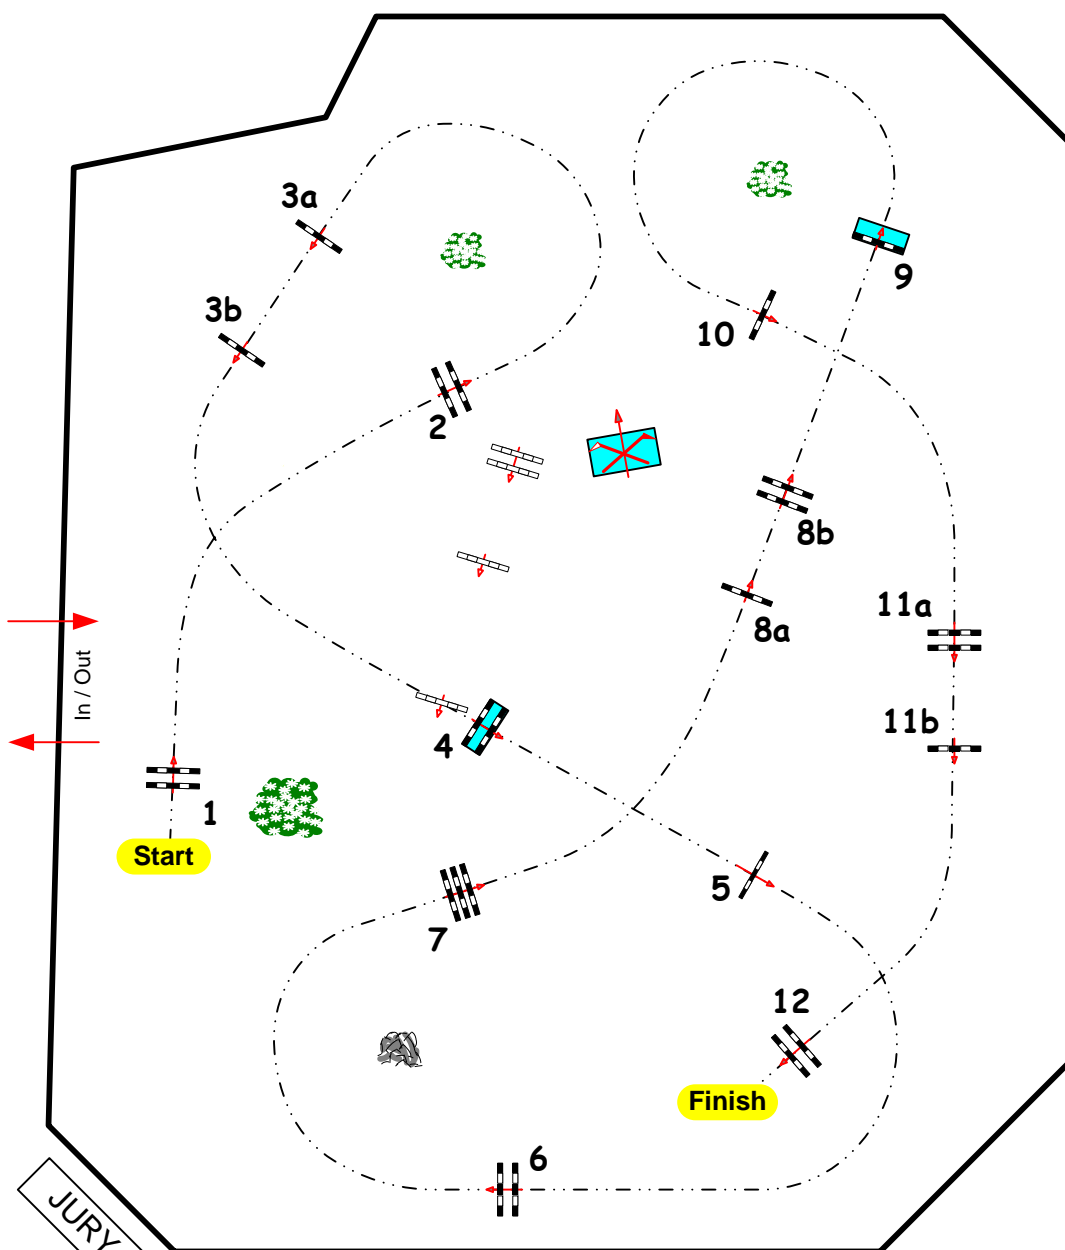

CSI 5* / 2* FONTAINEBLEAU

25 - 28 Avril 2024

LE PRINTEMPS DES
SPORTS ÉQUESTRES

LE GRAND PARQUET - FONTAINEBLEAU

CSI 5*
Class N° 17

Class No.: 17

CSI 5* 1,50 LR

Competition against the clock

sábado, 27 de abril de 2024

Start: 8:30

Table: A
National RG:
FEI RG / Art. 238.2.1
Height: 1,50 m

Speed: 375 m/min

Length: 440 m
Time allowed: 71 sec
Time limit: 142 sec

Obstacles: 12
Efforts: 15
Penalty sec
Closed combination:

:
Length: 0 m
Time allowed: 0 sec
Time limit: 0 sec

Barrage :
Length: 0 m
Time allowed: 0 sec
Time limit: 0 sec

Made by

Course Design Team :

Santiago
VARELA

Grégory
BODO