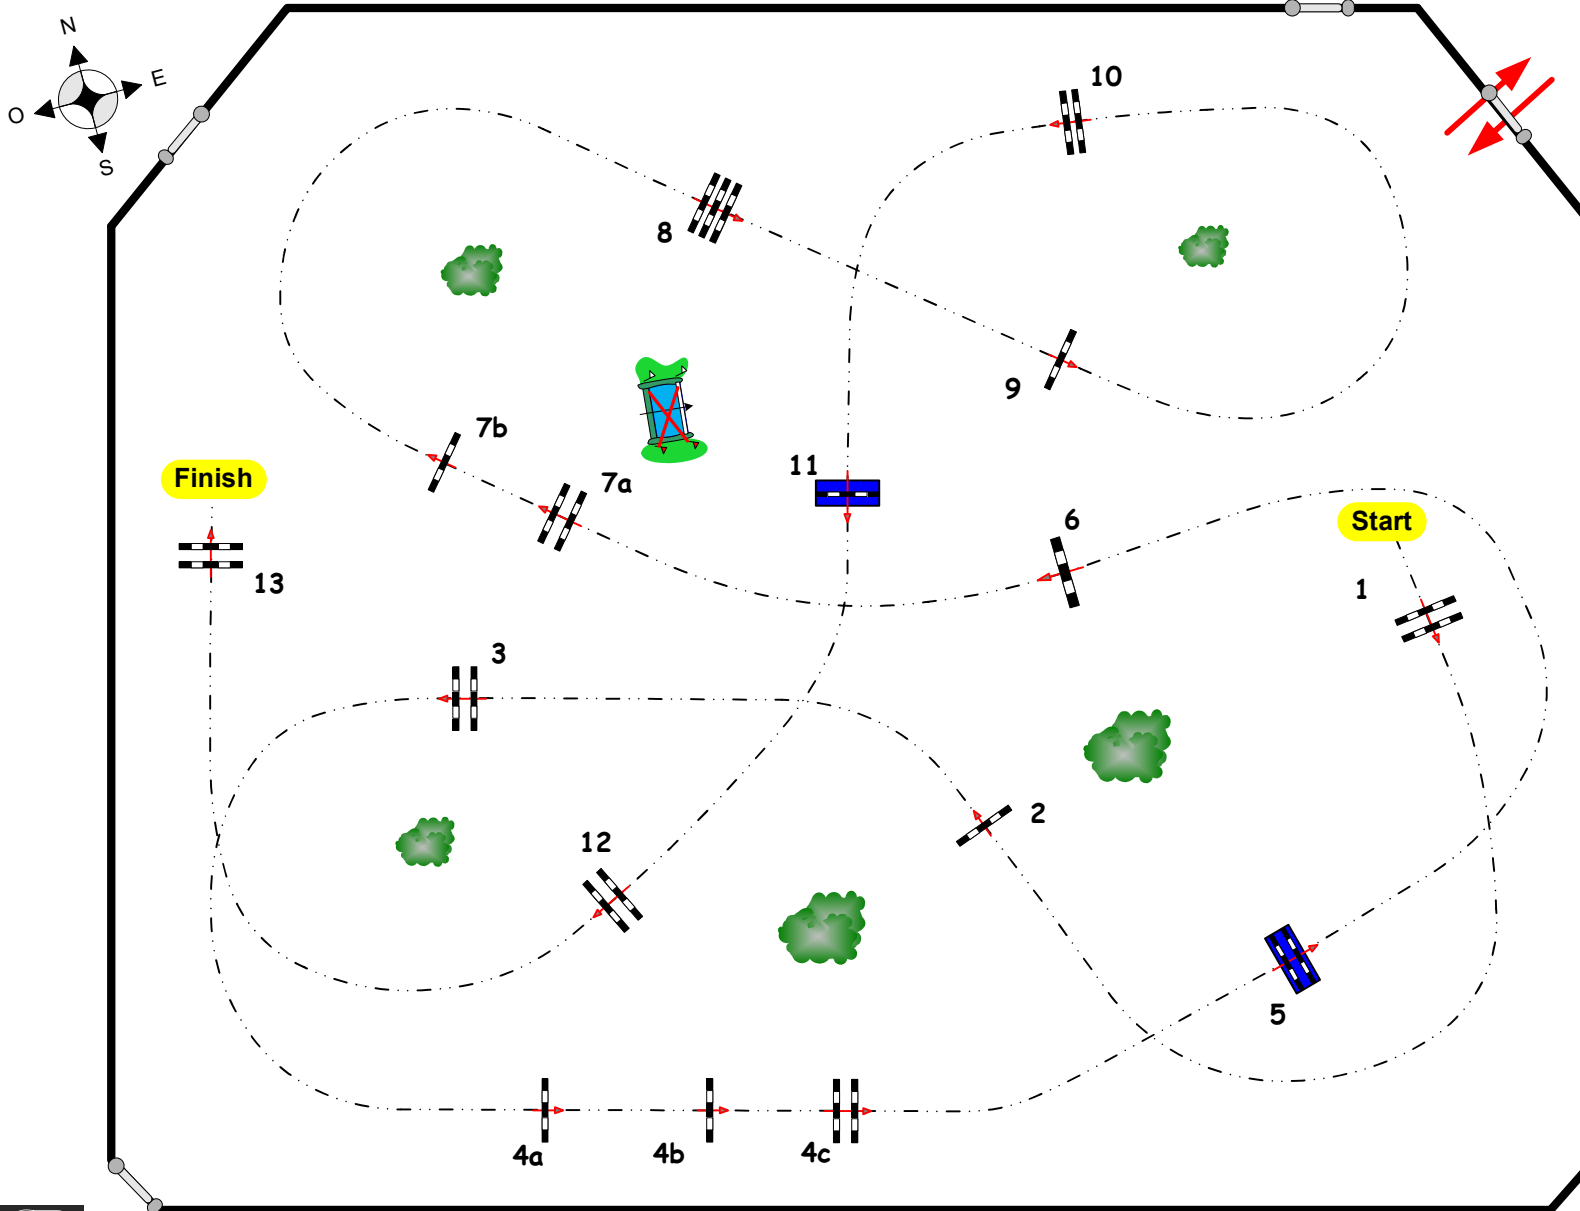

CSI 5*/2* FONTAINEBLEAU

25 - 28 Avril 2024

LE PRINTEMPS DES
SPORTS ÉQUESTRES

LE GRAND PARQUET - FONTAINEBLEAU

EP n° 12

CSI *****

Competition against the clock

vendredi 26 avril 2024

Start: 16:50

Table: A
FEI RG / Art. 238.2.1a
Height: 1,55 m

Speed: 375 m/min

Length: 0 m
Time allowed: 0 sec
Time limit: 0 sec

Obstacles: 13
Efforts: 16
Penalty sec
Closed combination:

2nd Phase:

Length: 0 m
Time allowed: 0 sec
Time limit: 0 sec